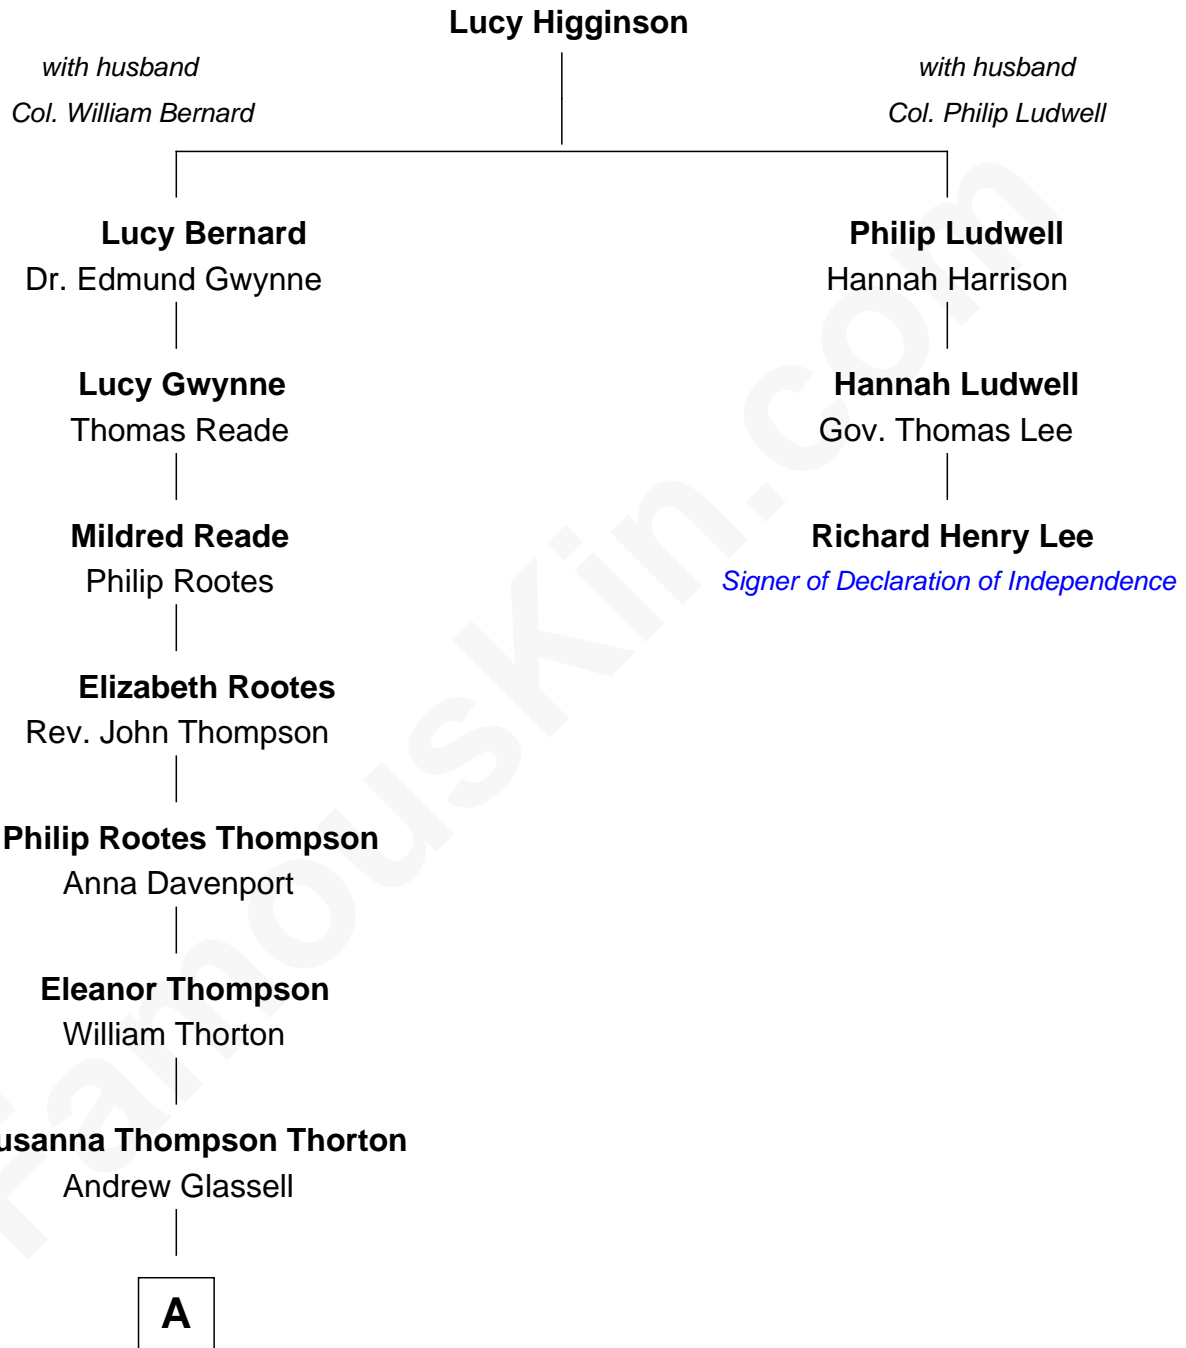

**FamousKin.com**  
**Relationship Chart of**  
**General George S. Patton**  
*U.S. Army - World War II*

**2nd cousin 7 times removed of**  
**Richard Henry Lee**  
*Signer of the Declaration of Independence*

**A**

—  
**Susan Thornton Glassell**

George Smith Patton

—  
**George Smith Patton**

Ruth Wilson

—  
**General George S. Patton**

*U.S. Army - World War II*

FamousKin.com