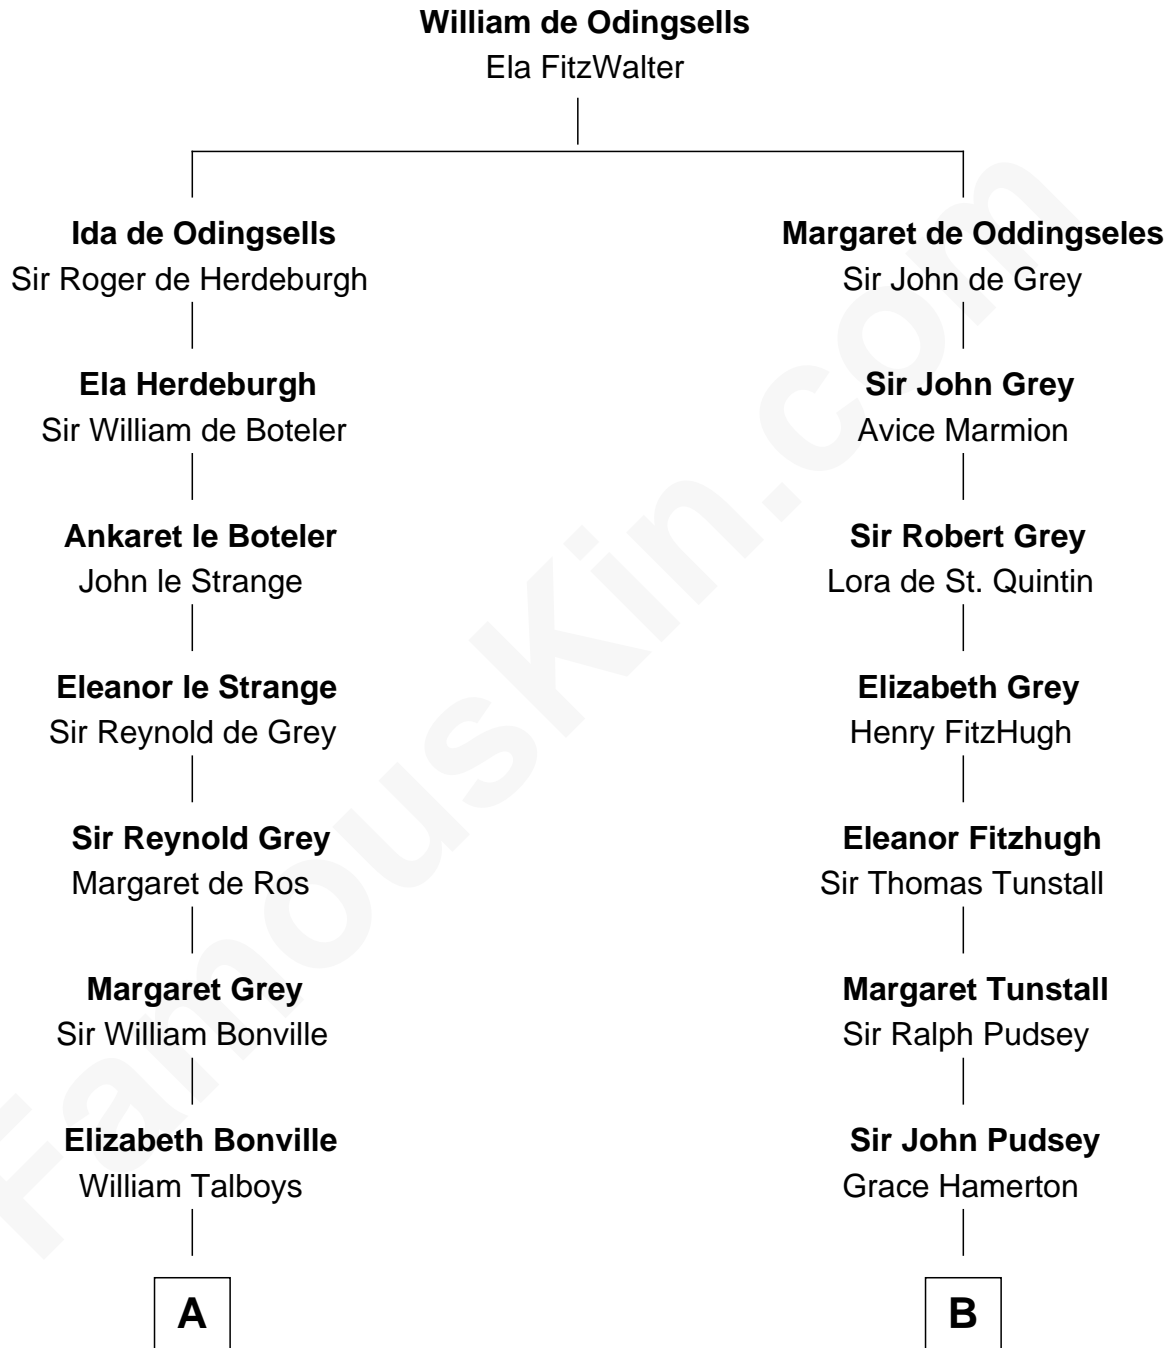

FamousKin.com
Relationship Chart of
General George S. Patton
U.S. Army - World War II

17th cousin 4 times removed of

Richard Henry Lee
Signer of the Declaration of Independence

FamousKin.com