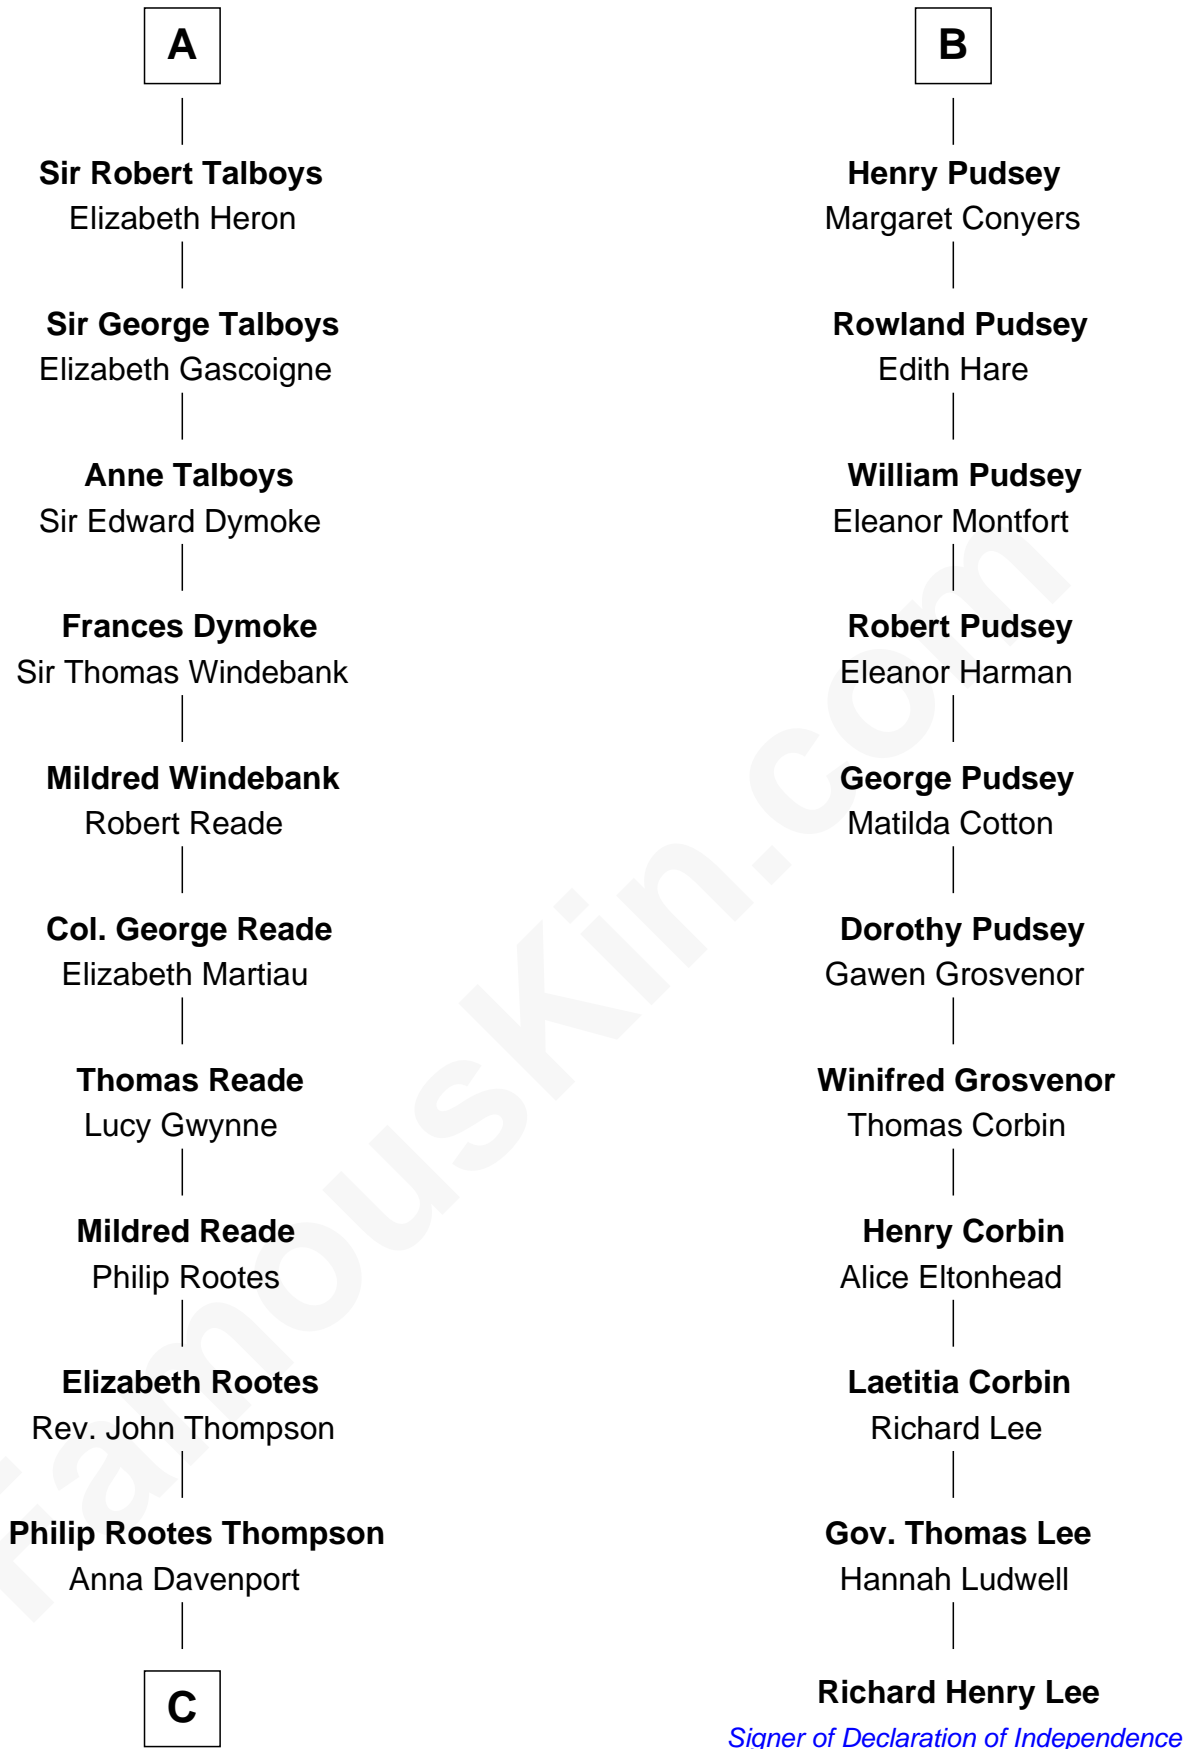

FamousKin.com
Relationship Chart of
General George S. Patton
U.S. Army - World War II

17th cousin 4 times removed of

Richard Henry Lee
Signer of the Declaration of Independence

FamousKin.com