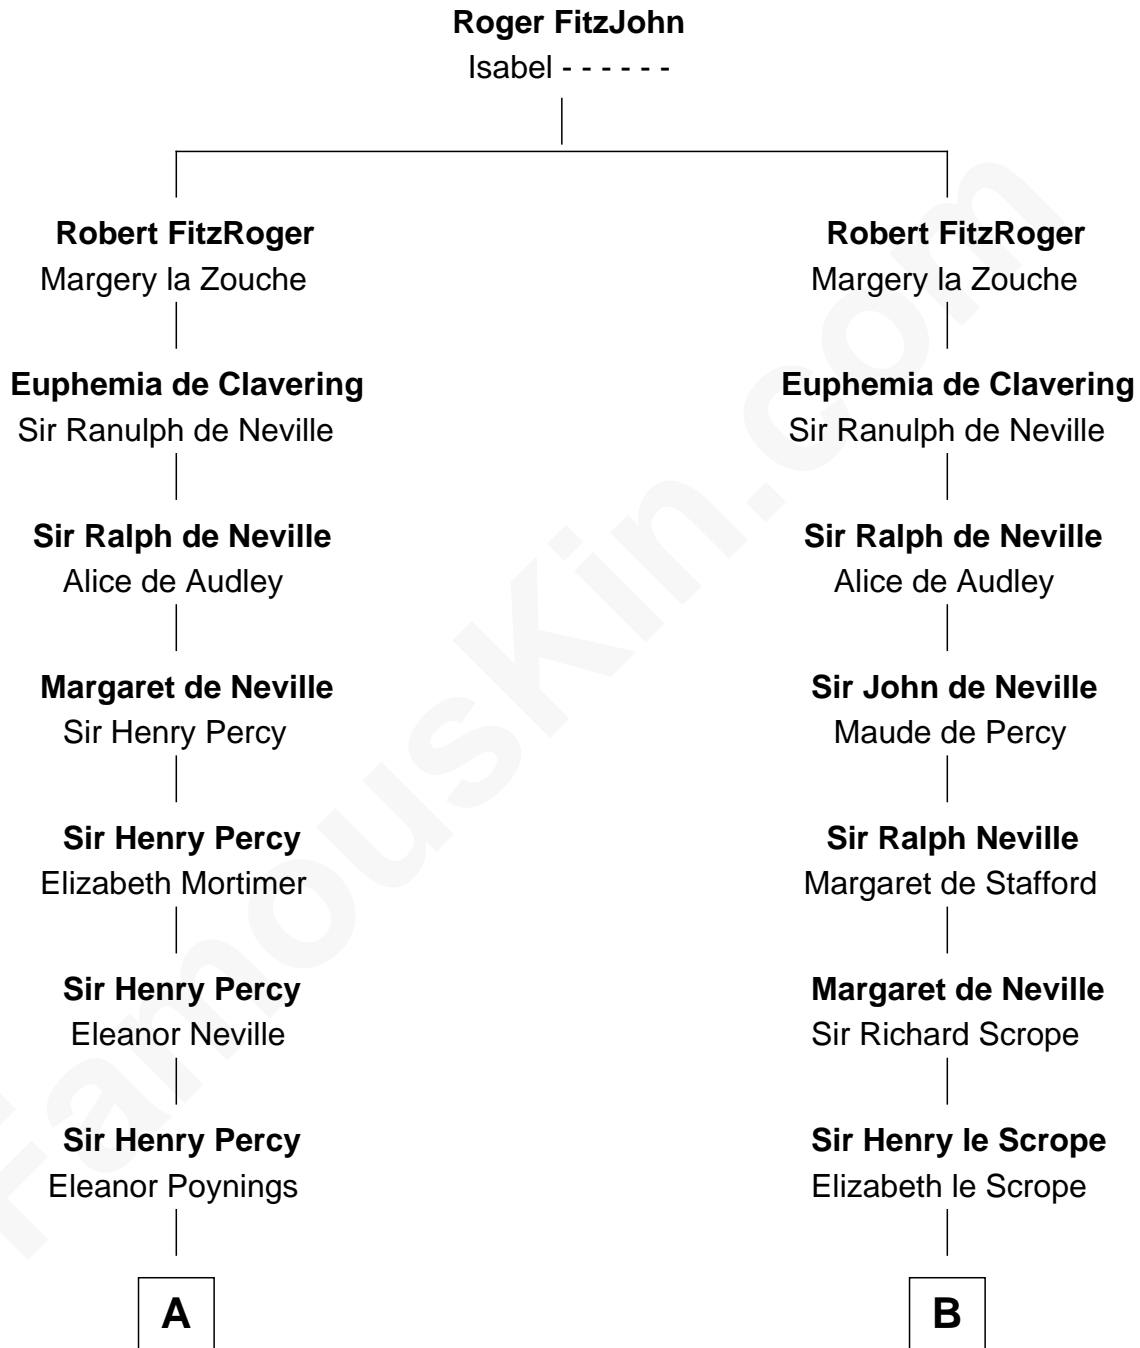

FamousKin.com
Relationship Chart of
General George S. Patton
U.S. Army - World War II

16th cousin 5 times removed of

Richard Henry Lee
Signer of the Declaration of Independence

FamousKin.com