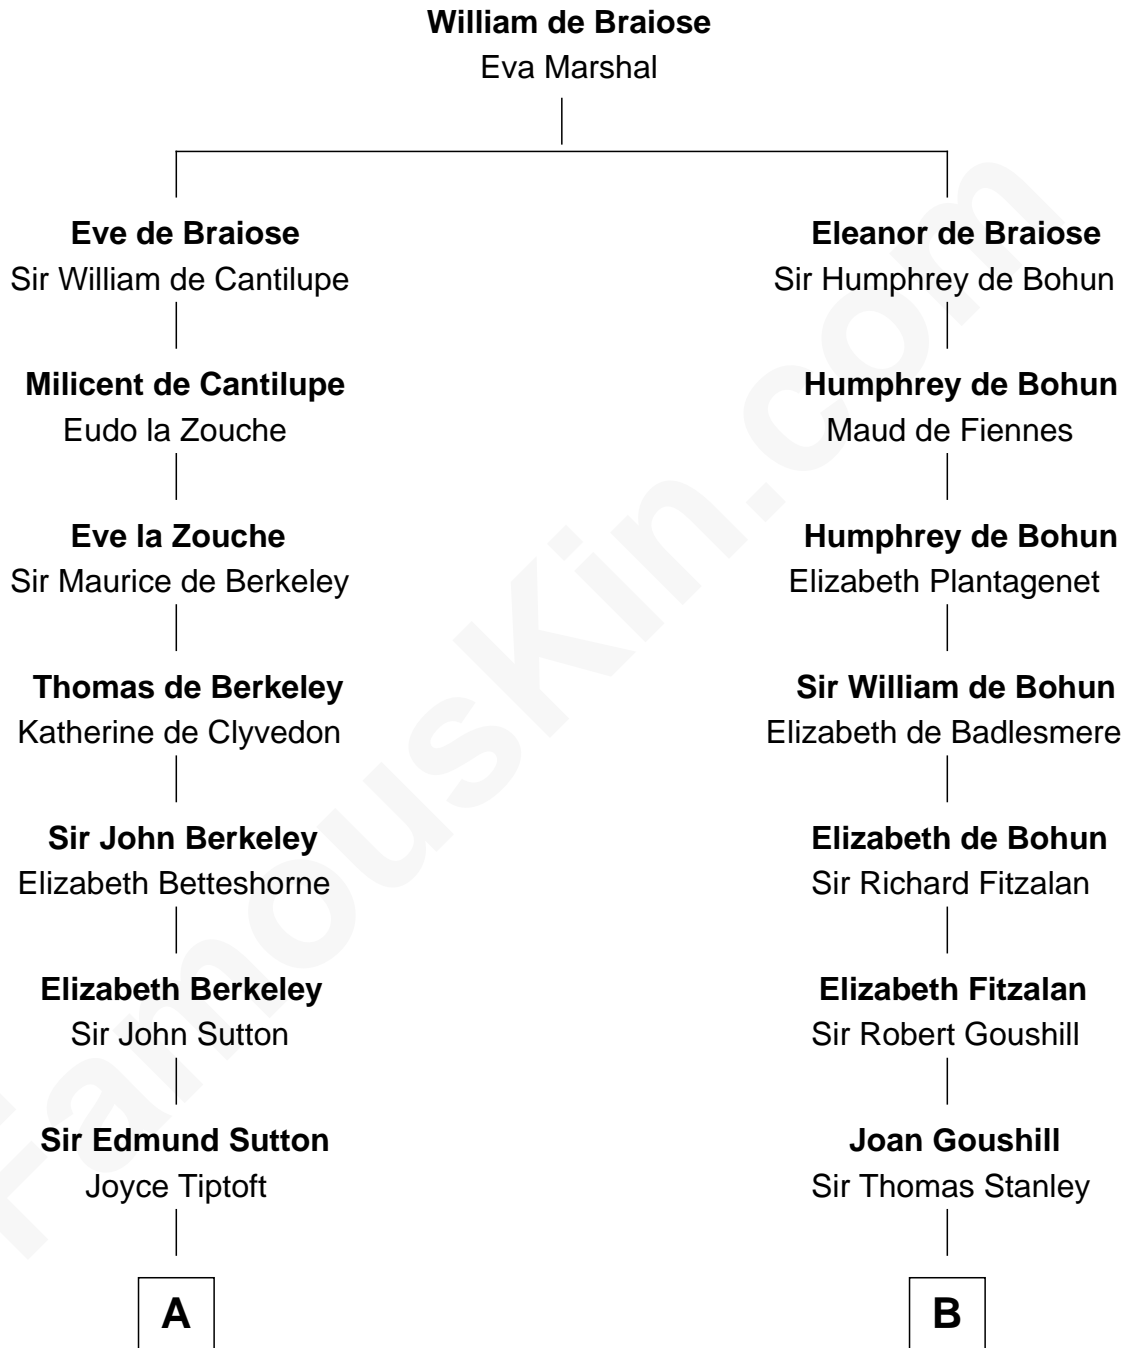

**FamousKin.com**  
**Relationship Chart of**  
**General George S. Patton**  
*U.S. Army - World War II*

16th cousin 5 times removed of

**Richard Henry Lee**  
*Signer of the Declaration of Independence*

FamousKin.com