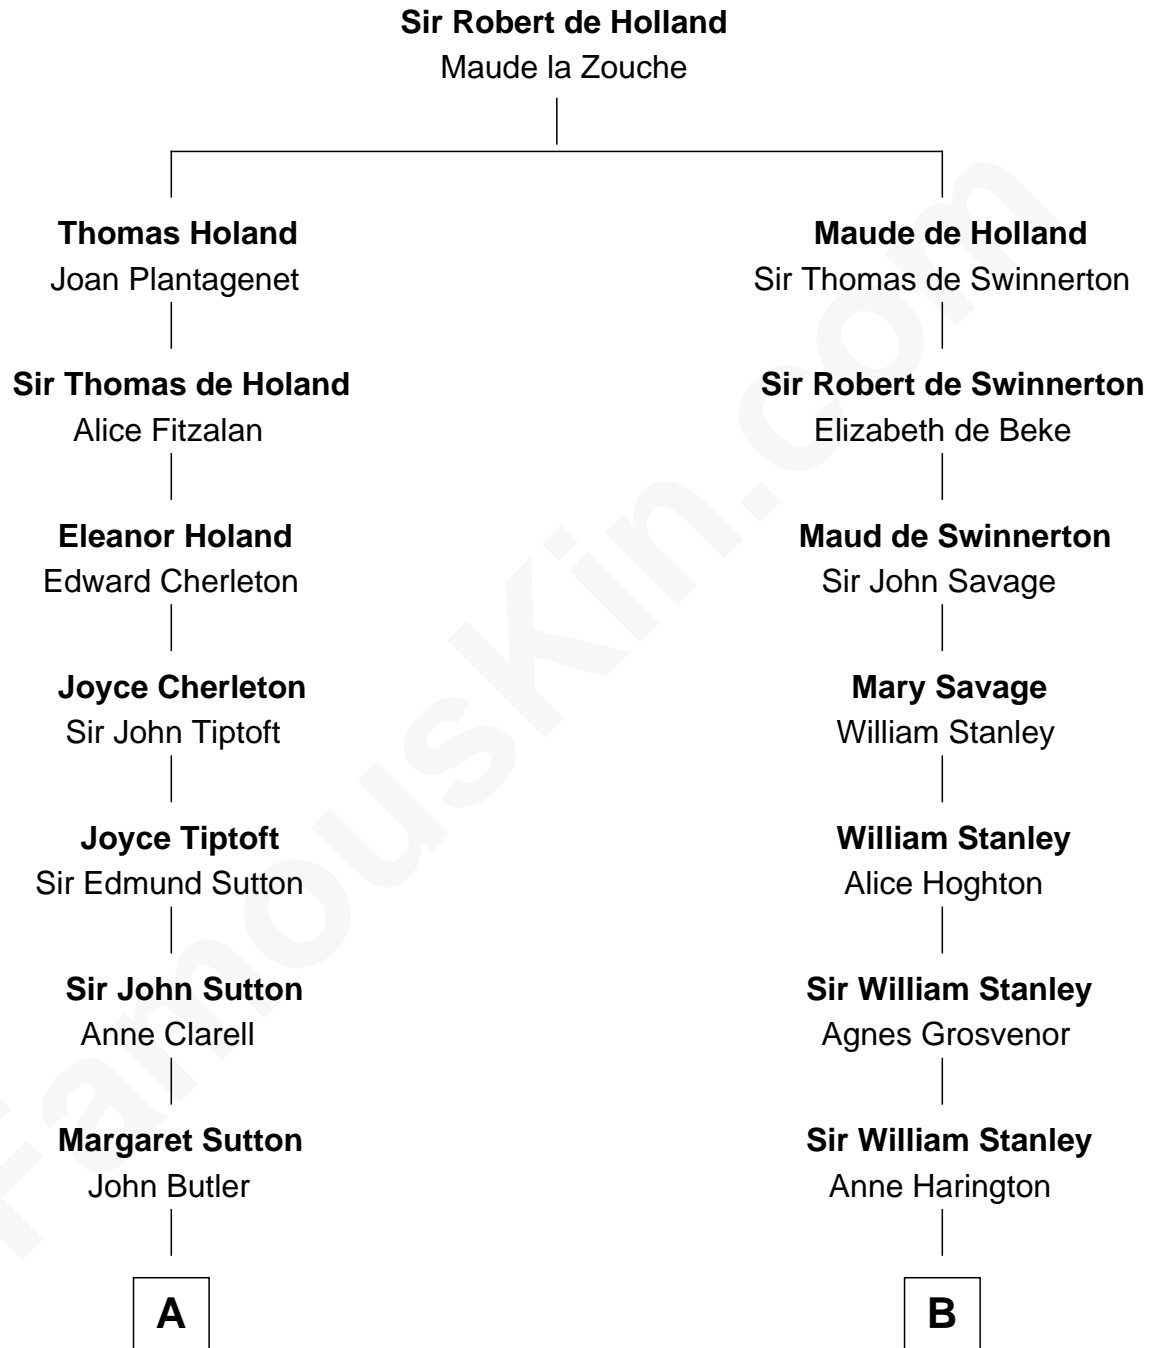

FamousKin.com
Relationship Chart of
General George S. Patton
U.S. Army - World War II

13th cousin 6 times removed of

Richard Henry Lee
Signer of the Declaration of Independence

C

—
Susan Thornton Glassell

George Smith Patton

—
George Smith Patton

Ruth Wilson

—
General George S. Patton

U.S. Army - World War II

FamousKin.com