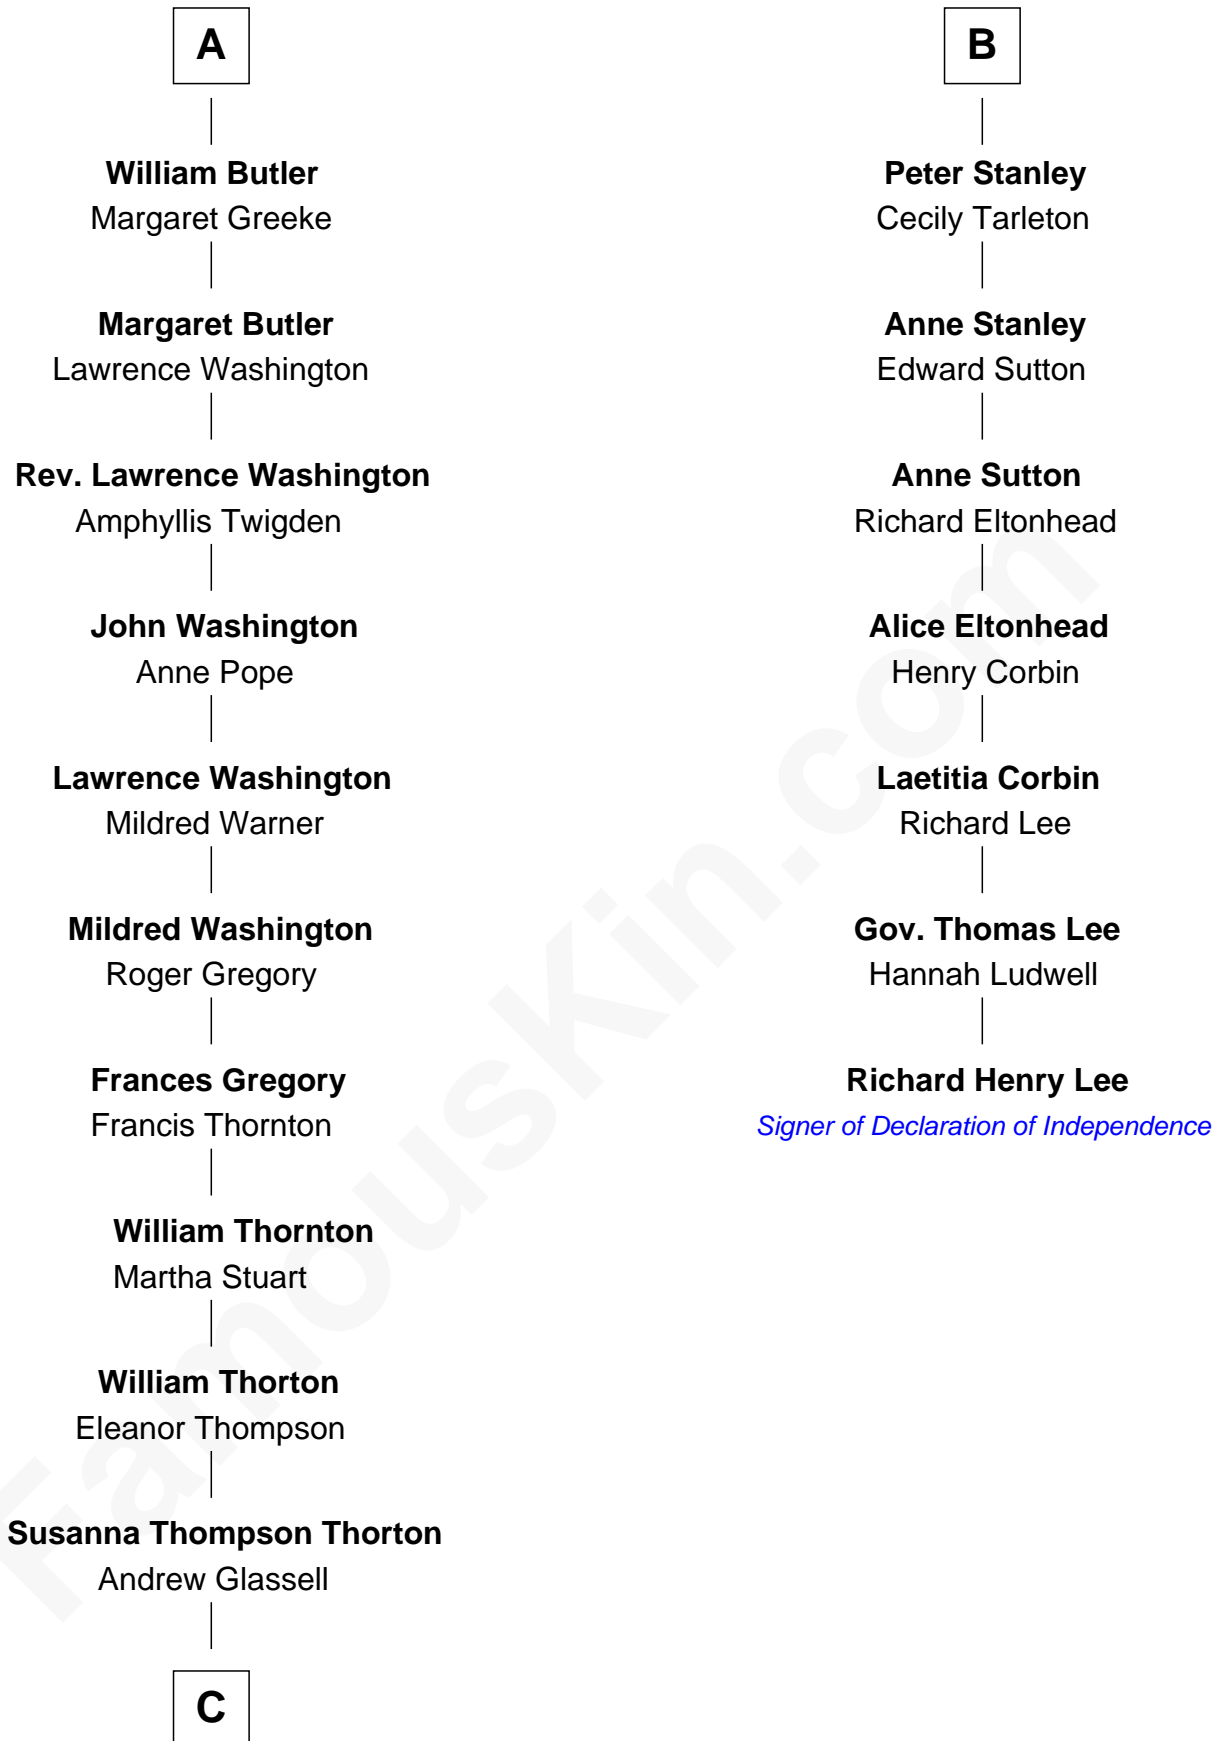

FamousKin.com
Relationship Chart of
General George S. Patton
U.S. Army - World War II

13th cousin 6 times removed of

Richard Henry Lee
Signer of the Declaration of Independence

C

—
Susan Thornton Glassell

George Smith Patton

—
George Smith Patton

Ruth Wilson

—
General George S. Patton

U.S. Army - World War II

FamousKin.com