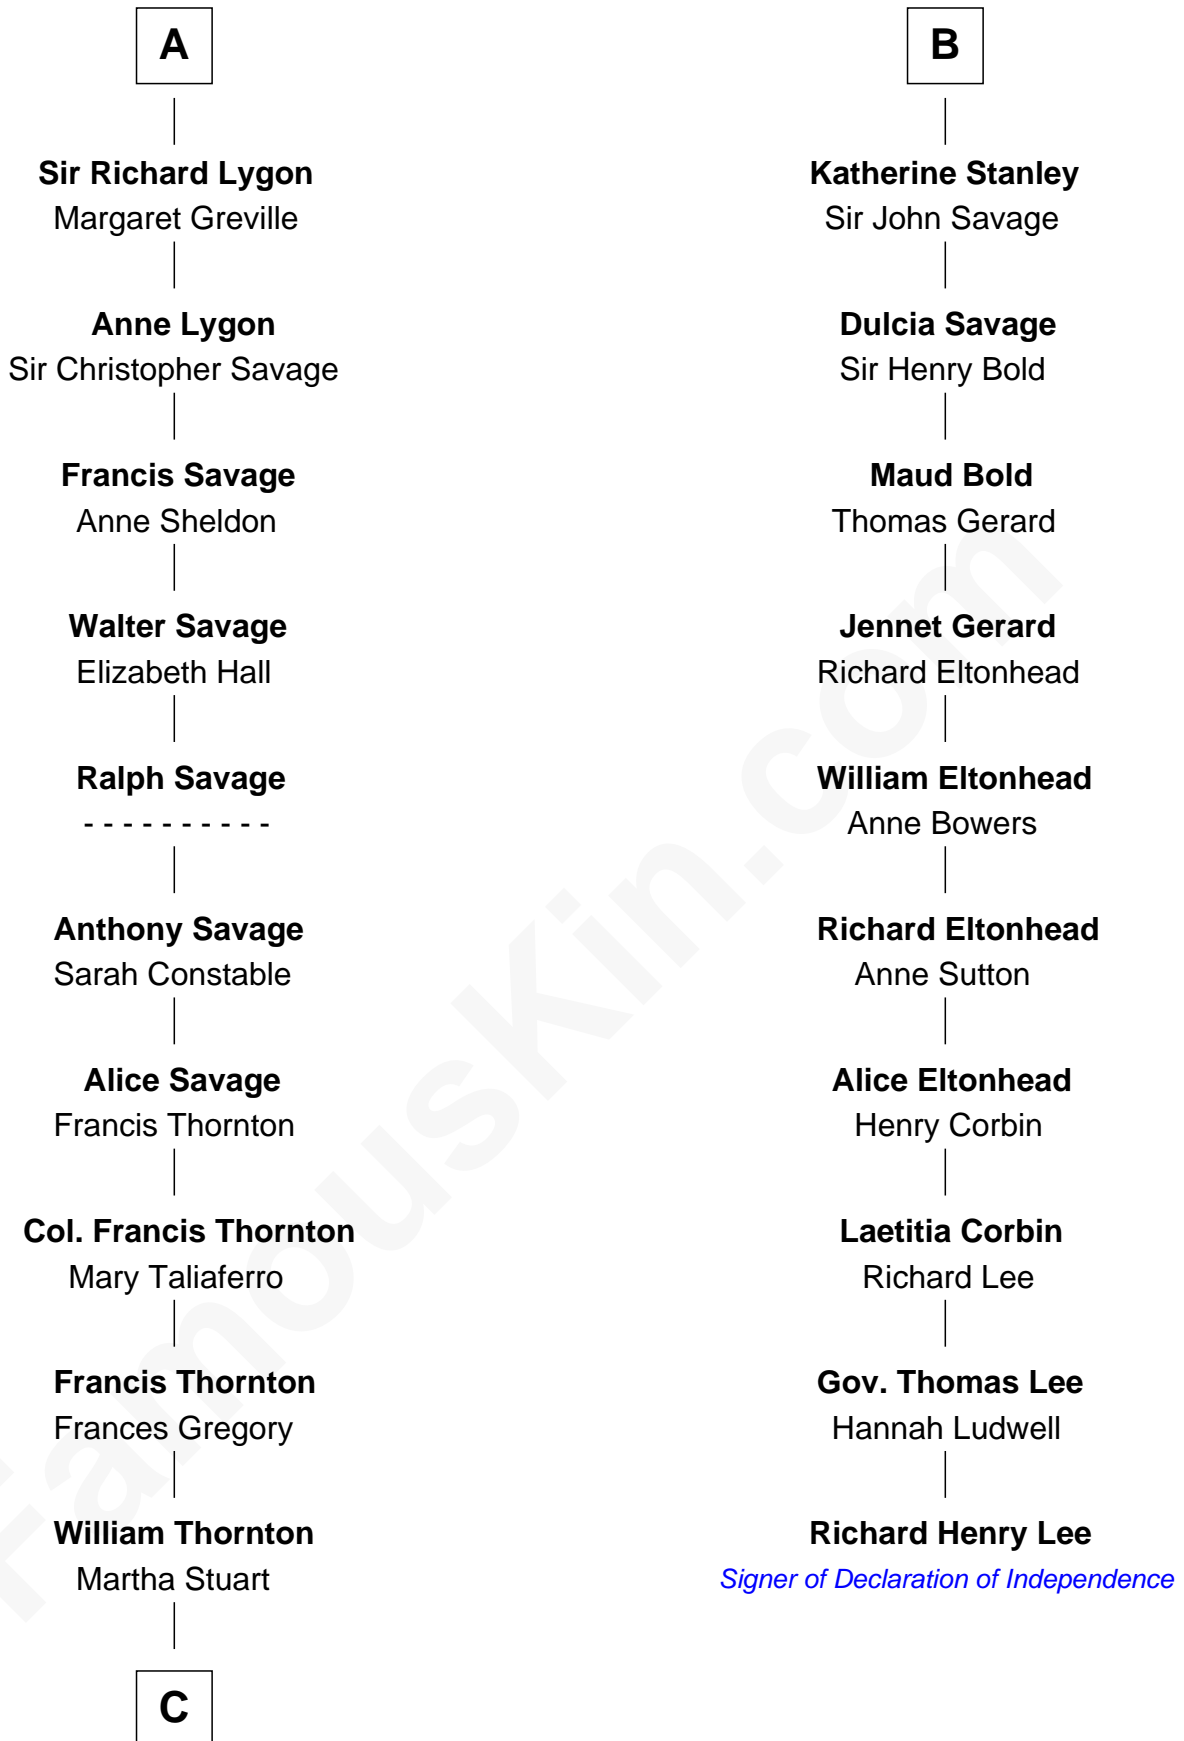

**FamousKin.com**  
**Relationship Chart of**  
**General George S. Patton**  
*U.S. Army - World War II*

16th cousin 5 times removed of

**Richard Henry Lee**  
*Signer of the Declaration of Independence*

FamousKin.com