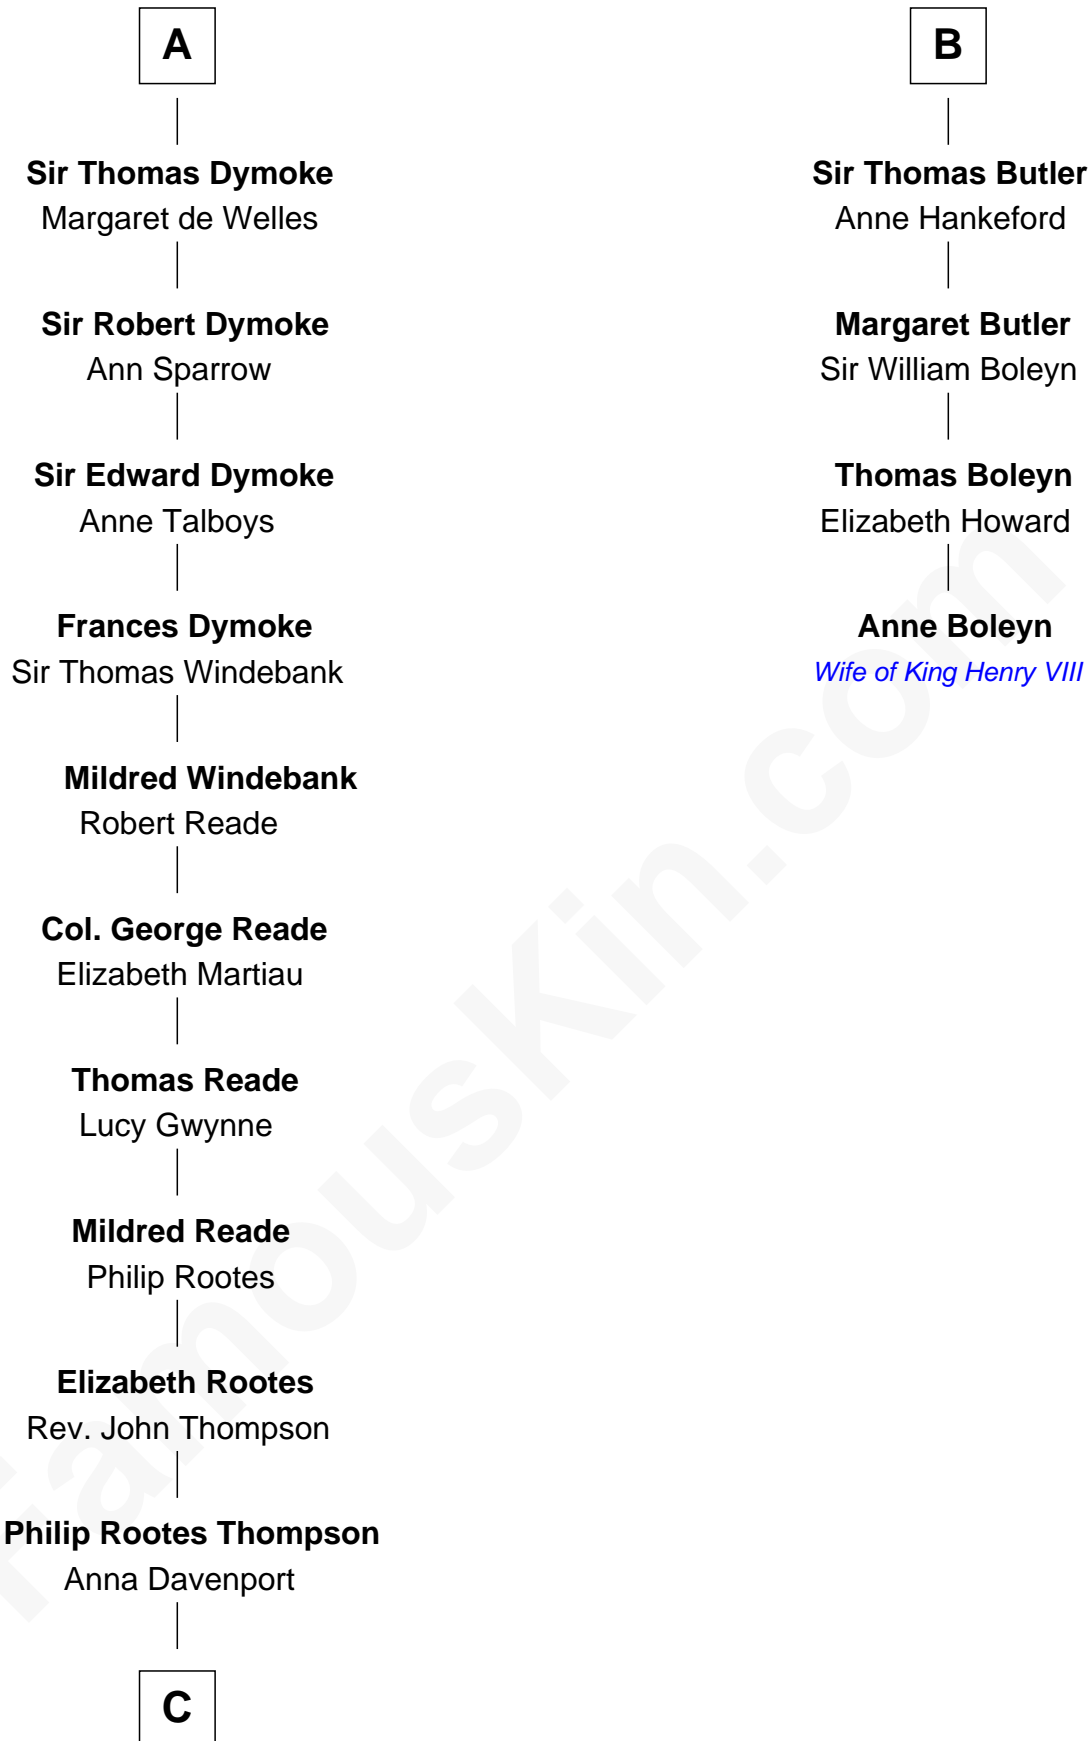

FamousKin.com
Relationship Chart of
General George S. Patton
U.S. Army - World War II

10th cousin 11 times removed of

Anne Boleyn
2nd Wife of King Henry VIII

C

—
Eleanor Thompson

William Thorton

—
Susanna Thompson Thorton

Andrew Glassell

—
Susan Thornton Glassell

George Smith Patton

—
George Smith Patton

Ruth Wilson

—
General George S. Patton

U.S. Army - World War II