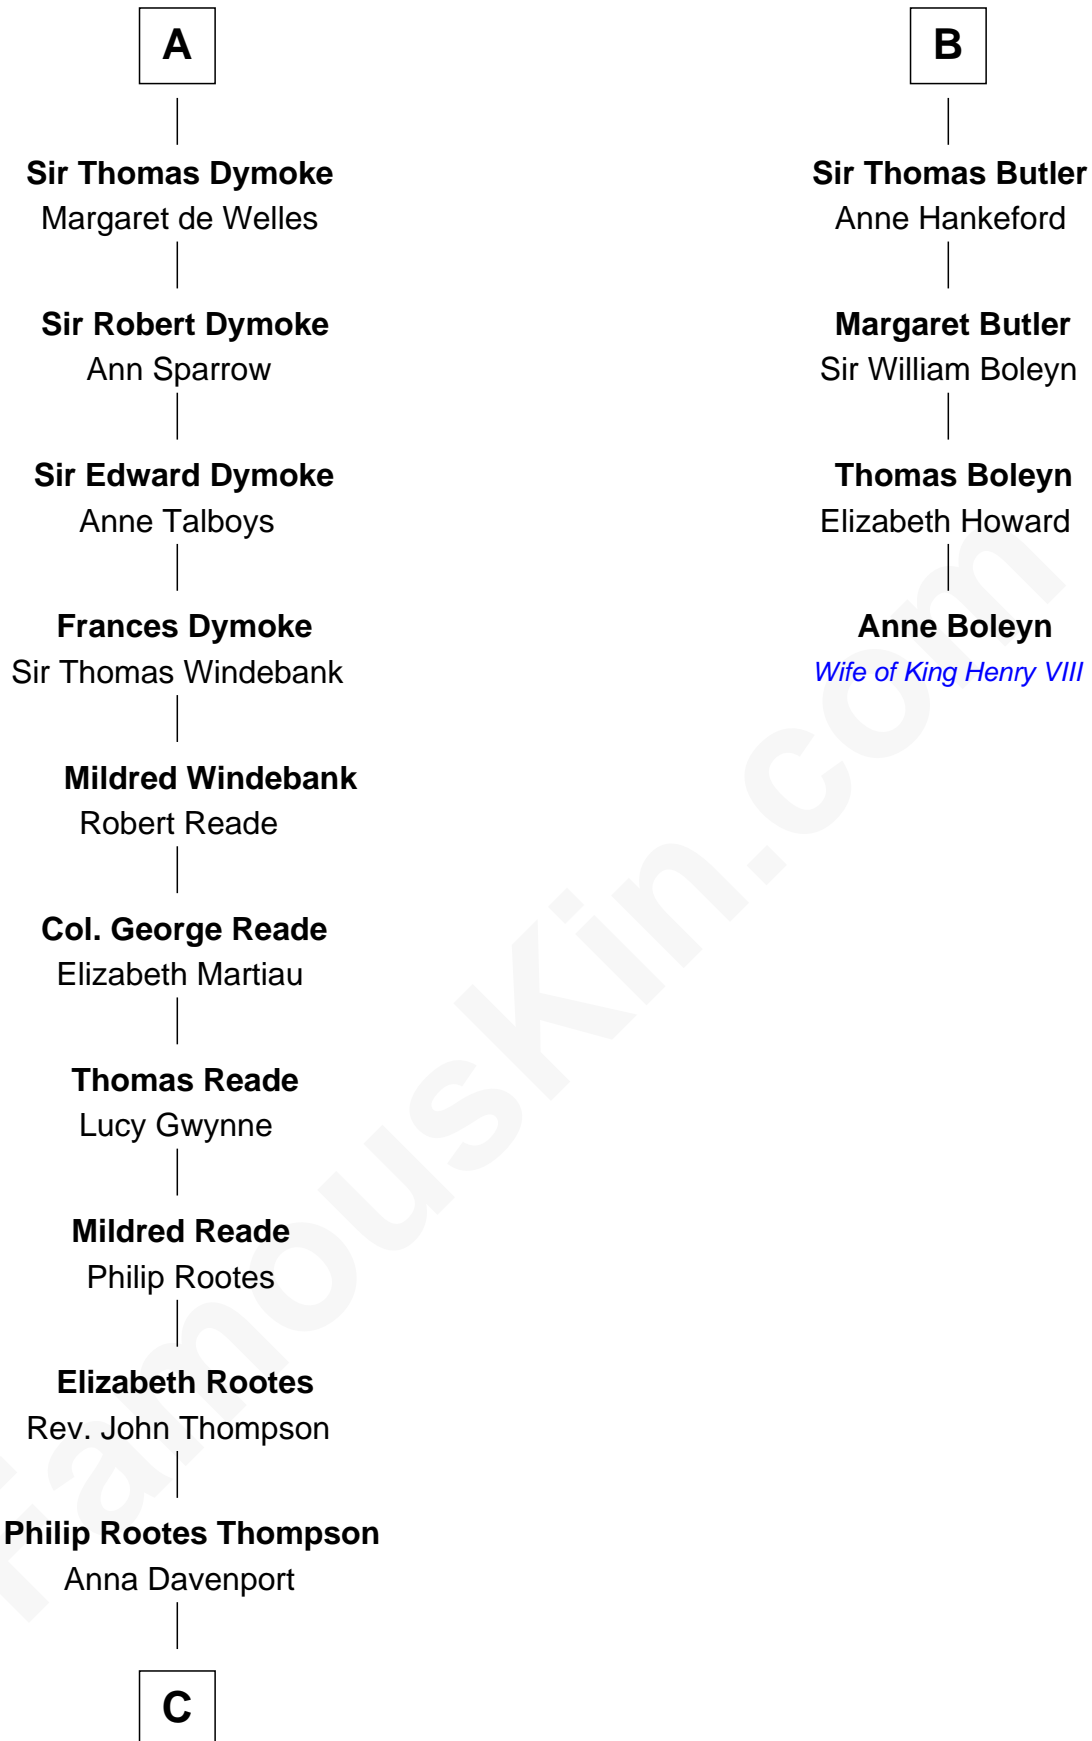

**FamousKin.com**  
**Relationship Chart of**  
**General George S. Patton**  
*U.S. Army - World War II*

10th cousin 11 times removed of

**Anne Boleyn**  
*2nd Wife of King Henry VIII*

**Reginald FitzPiers**

**C**

—  
**Eleanor Thompson**

William Thorton

—  
**Susanna Thompson Thorton**

Andrew Glassell

—  
**Susan Thornton Glassell**

George Smith Patton

—  
**George Smith Patton**