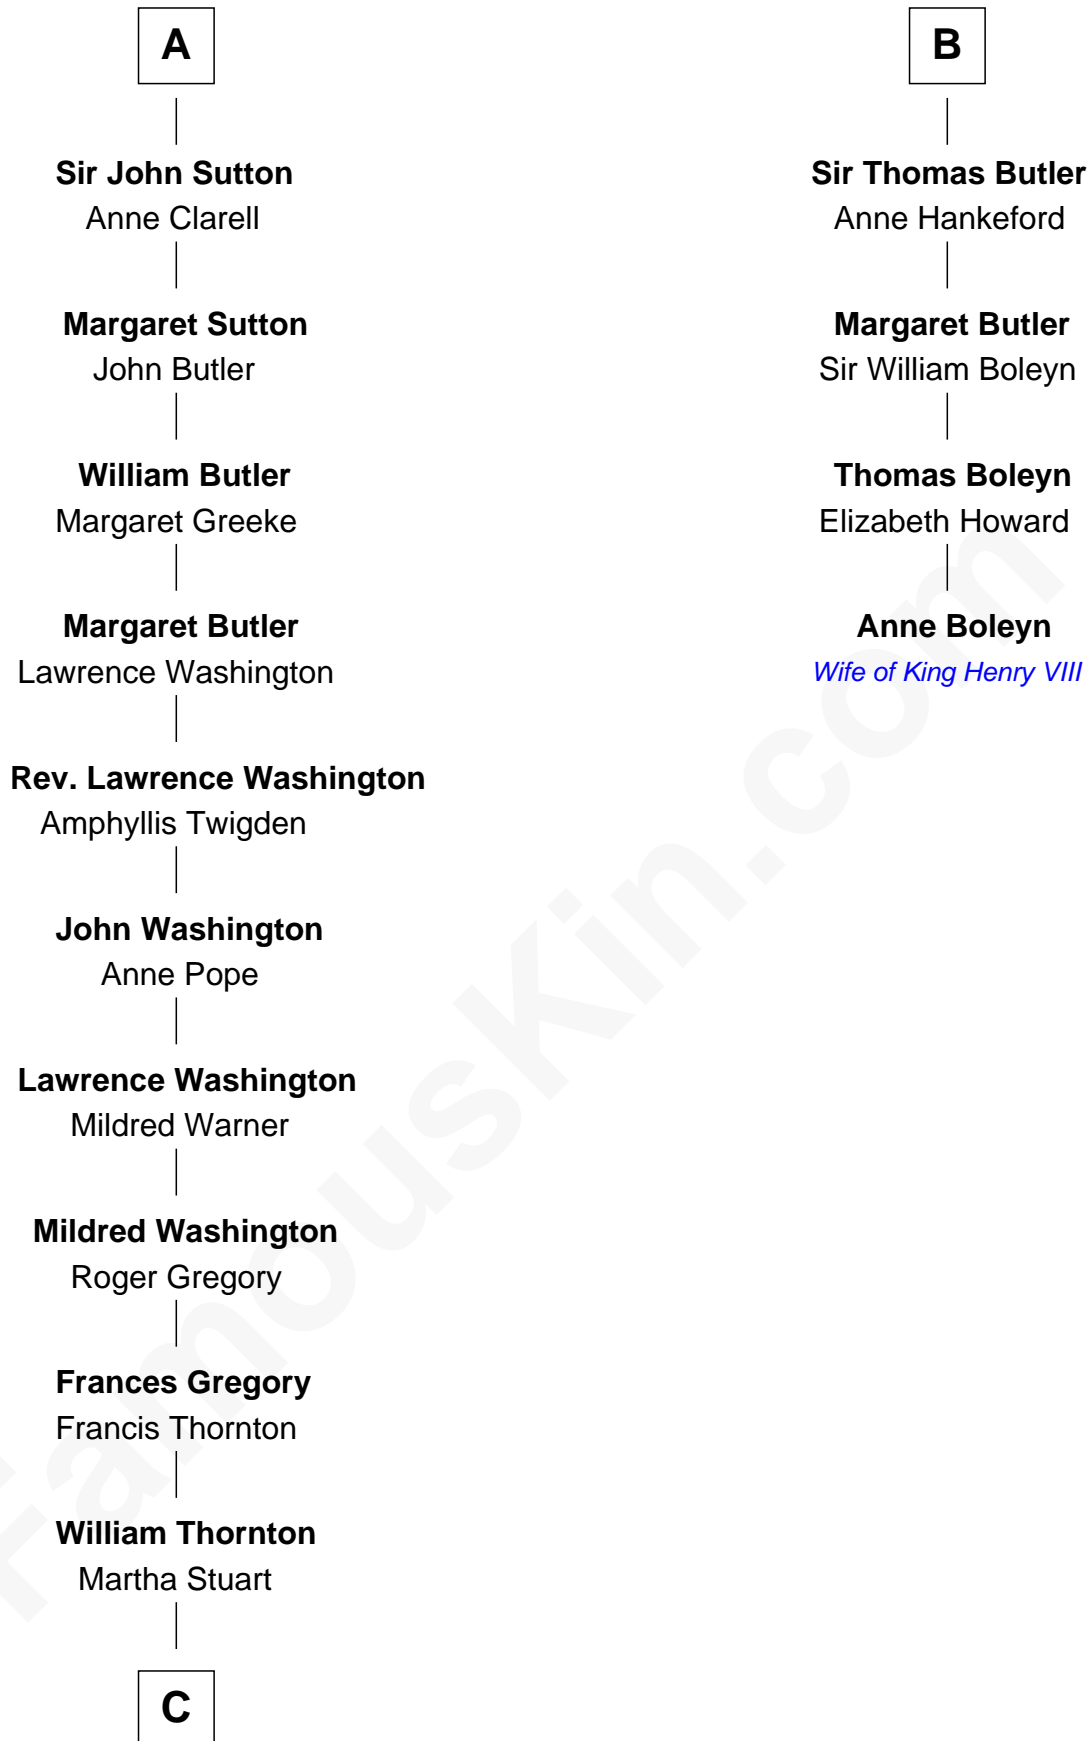

**FamousKin.com**  
**Relationship Chart of**  
**General George S. Patton**  
*U.S. Army - World War II*

10th cousin 11 times removed of

**Anne Boleyn**  
*2nd Wife of King Henry VIII*

**C**

**William Thorton**  
Eleanor Thompson

**Susanna Thompson Thorton**  
Andrew Glassell

**Susan Thornton Glassell**  
George Smith Patton

**George Smith Patton**  
Ruth Wilson

**General George S. Patton**  
*U.S. Army - World War II*

FamousKin.com