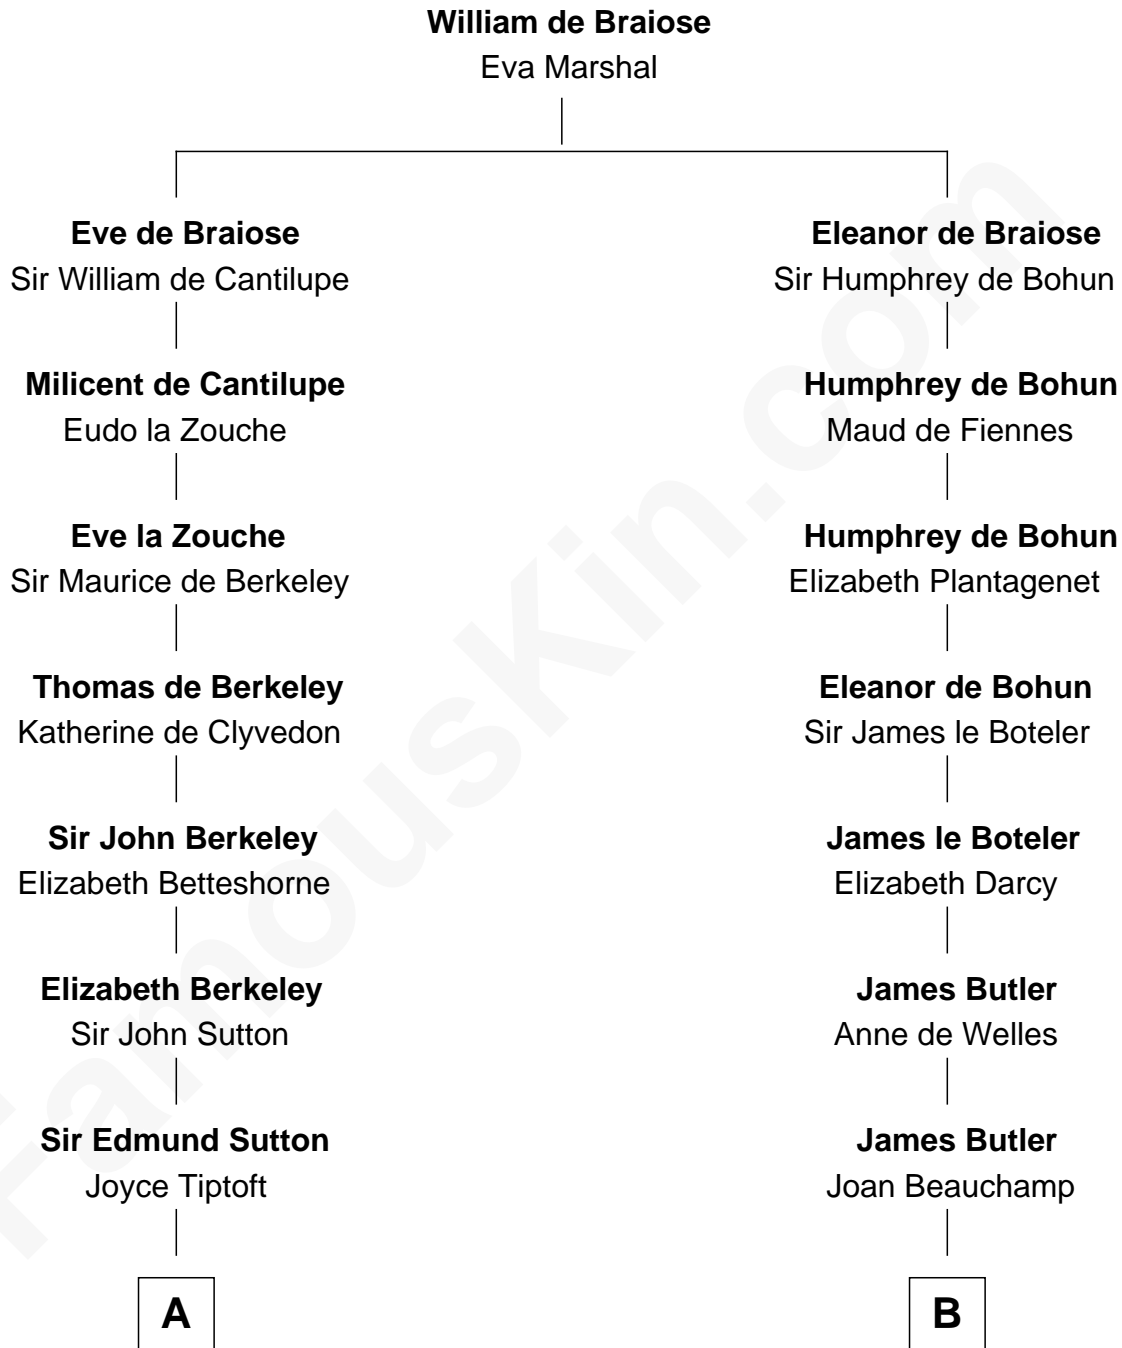

**FamousKin.com**  
**Relationship Chart of**  
**General George S. Patton**  
*U.S. Army - World War II*

10th cousin 11 times removed of

**Anne Boleyn**  
*2nd Wife of King Henry VIII*

**C**

**William Thorton**  
Eleanor Thompson

**Susanna Thompson Thorton**  
Andrew Glassell

**Susan Thornton Glassell**  
George Smith Patton

**George Smith Patton**  
Ruth Wilson

**General George S. Patton**  
*U.S. Army - World War II*

FamousKin.com