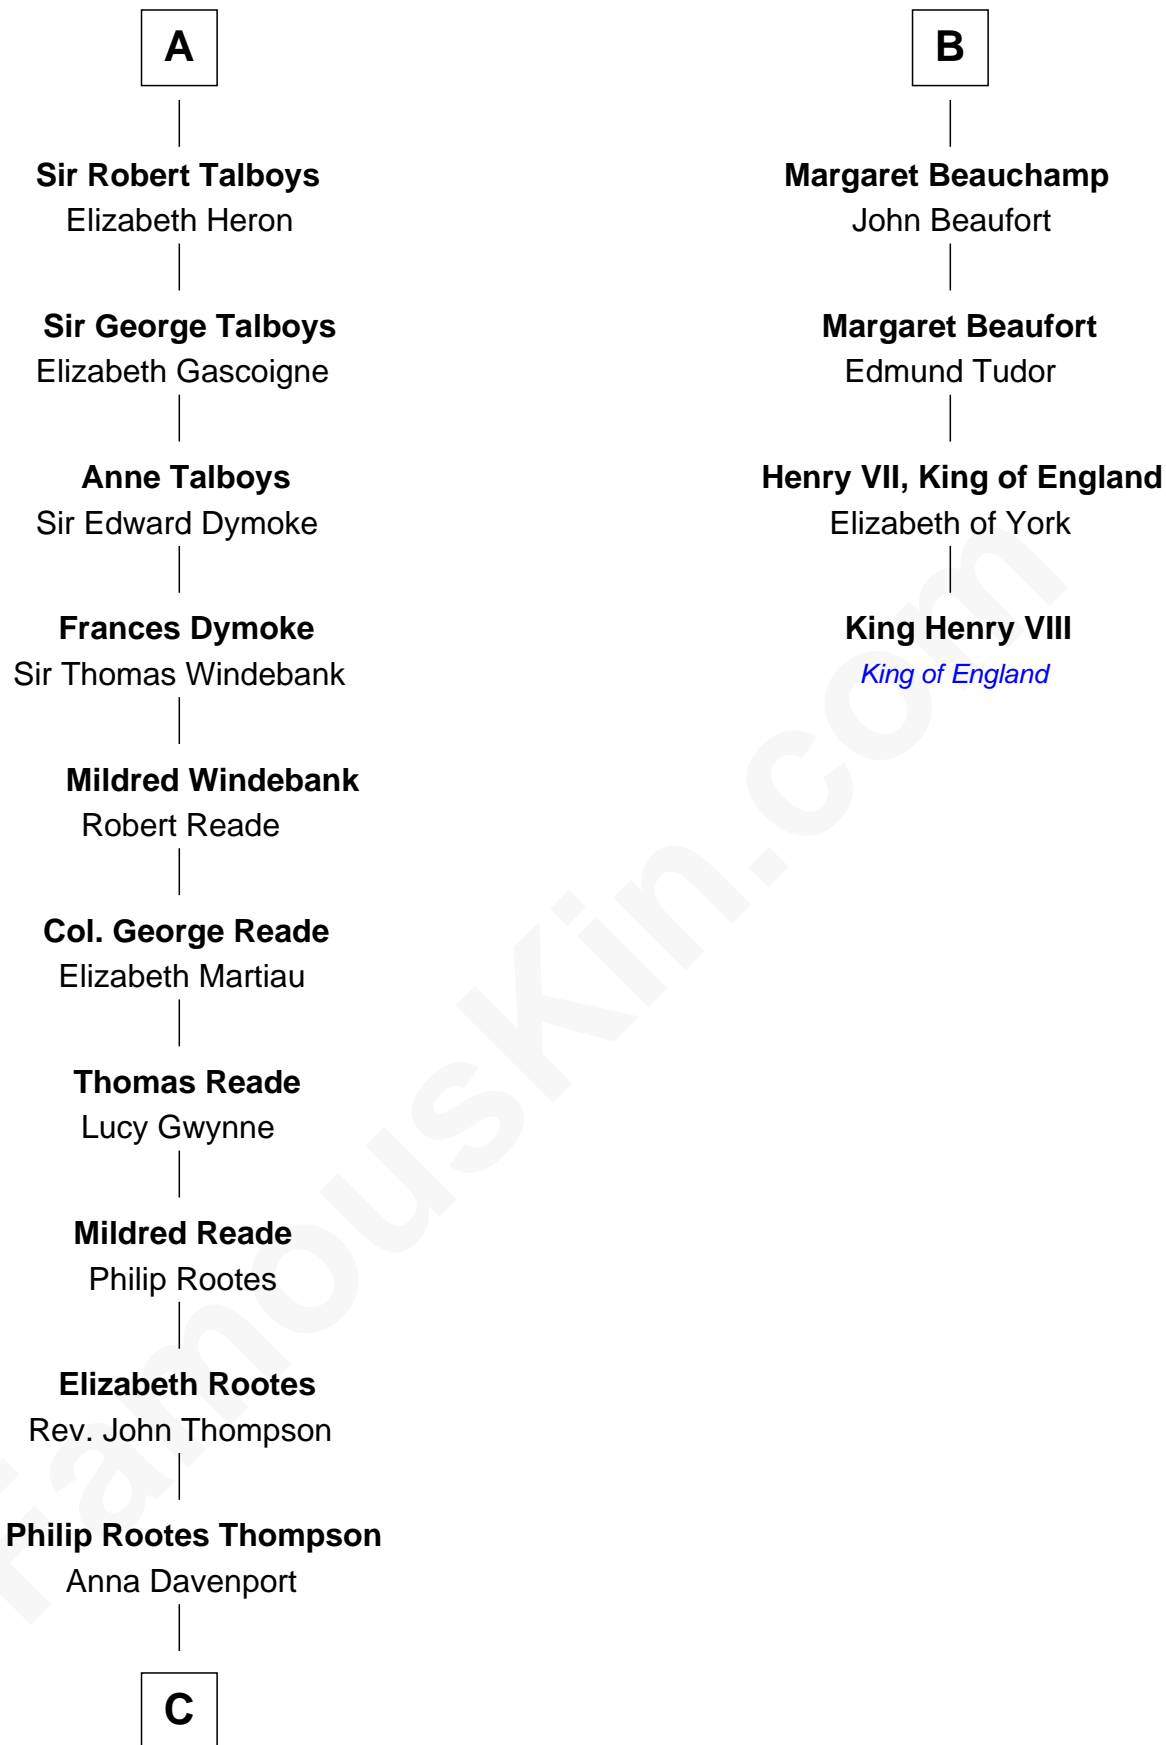

FamousKin.com
Relationship Chart of
General George S. Patton
U.S. Army - World War II

10th cousin 11 times removed of
King Henry VIII
King of England

Sir Humphrey de Bohun
Maud of Eu

C

—
Eleanor Thompson

William Thorton