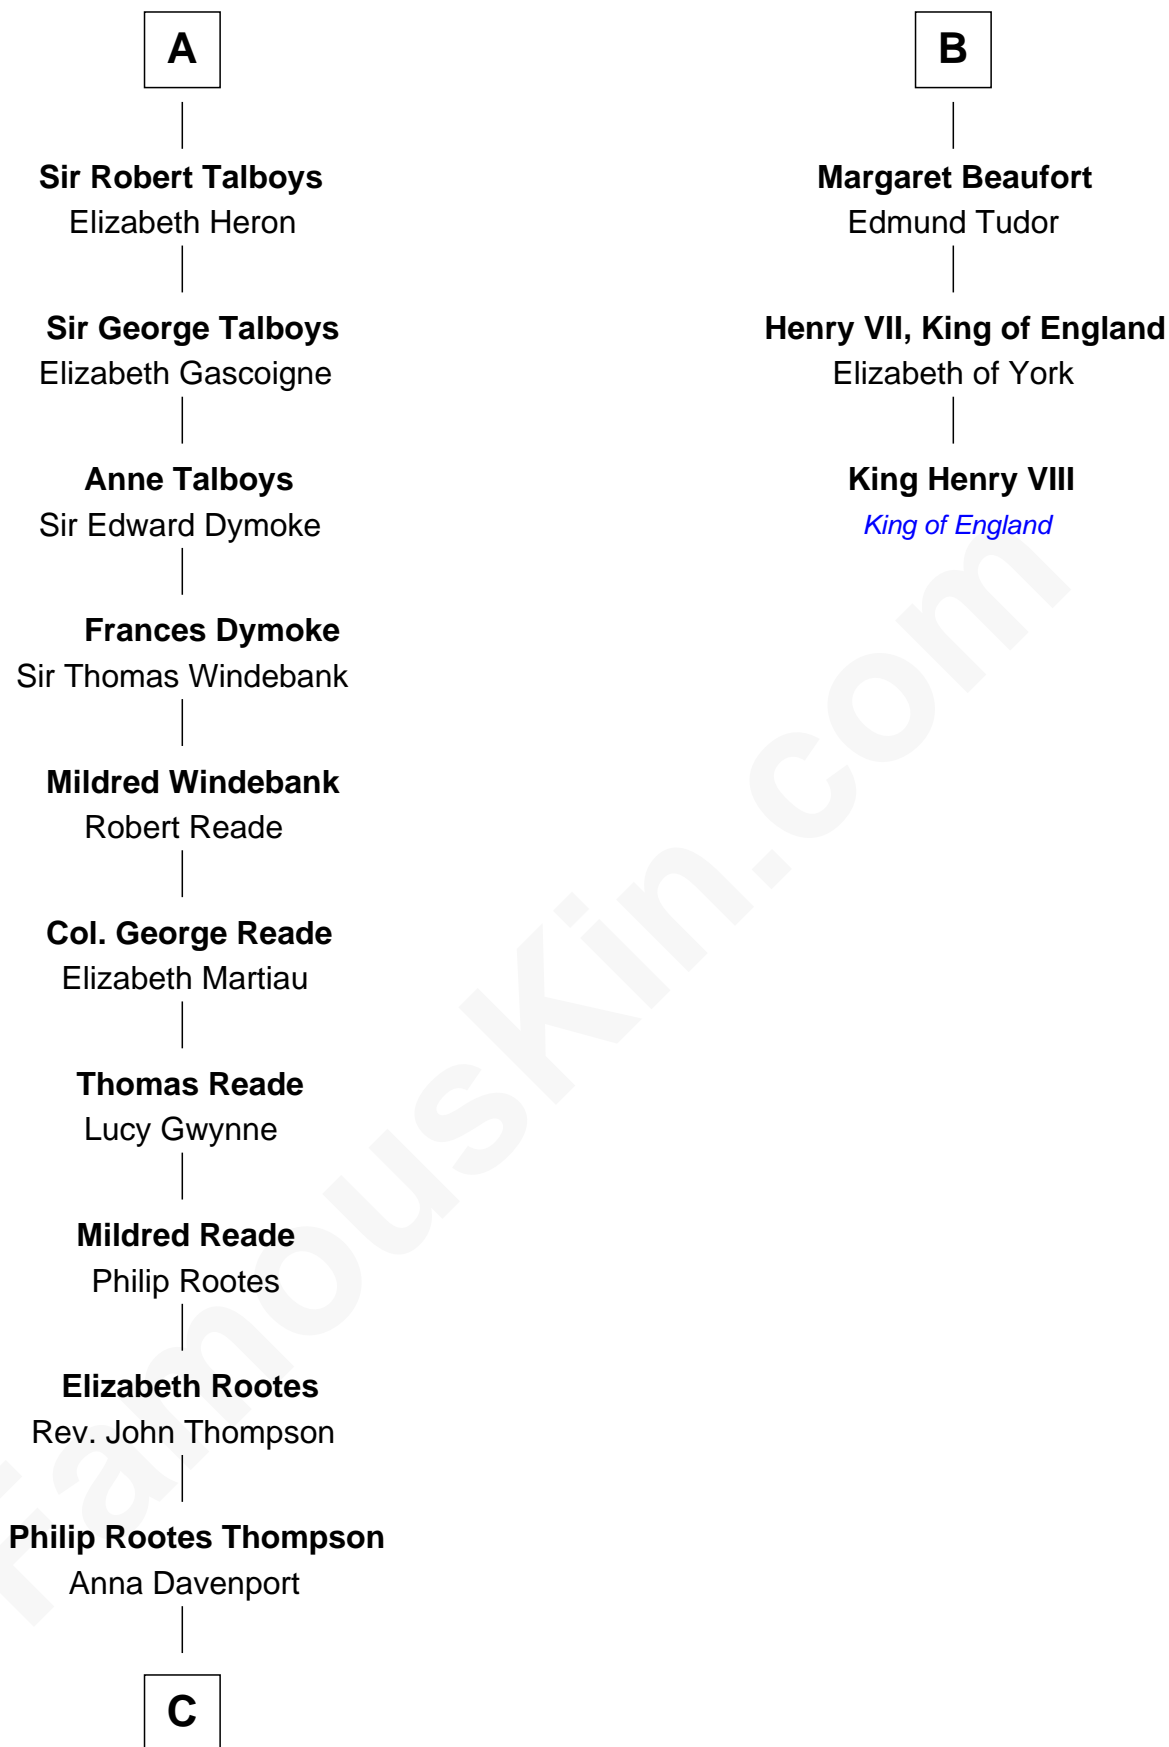

FamousKin.com
Relationship Chart of
General George S. Patton
U.S. Army - World War II

9th cousin 12 times removed of

King Henry VIII
King of England

C

—
Eleanor Thompson

William Thorton

—
Susanna Thompson Thorton

Andrew Glassell

—
Susan Thornton Glassell

George Smith Patton

—
George Smith Patton

Ruth Wilson

—
General George S. Patton

U.S. Army - World War II