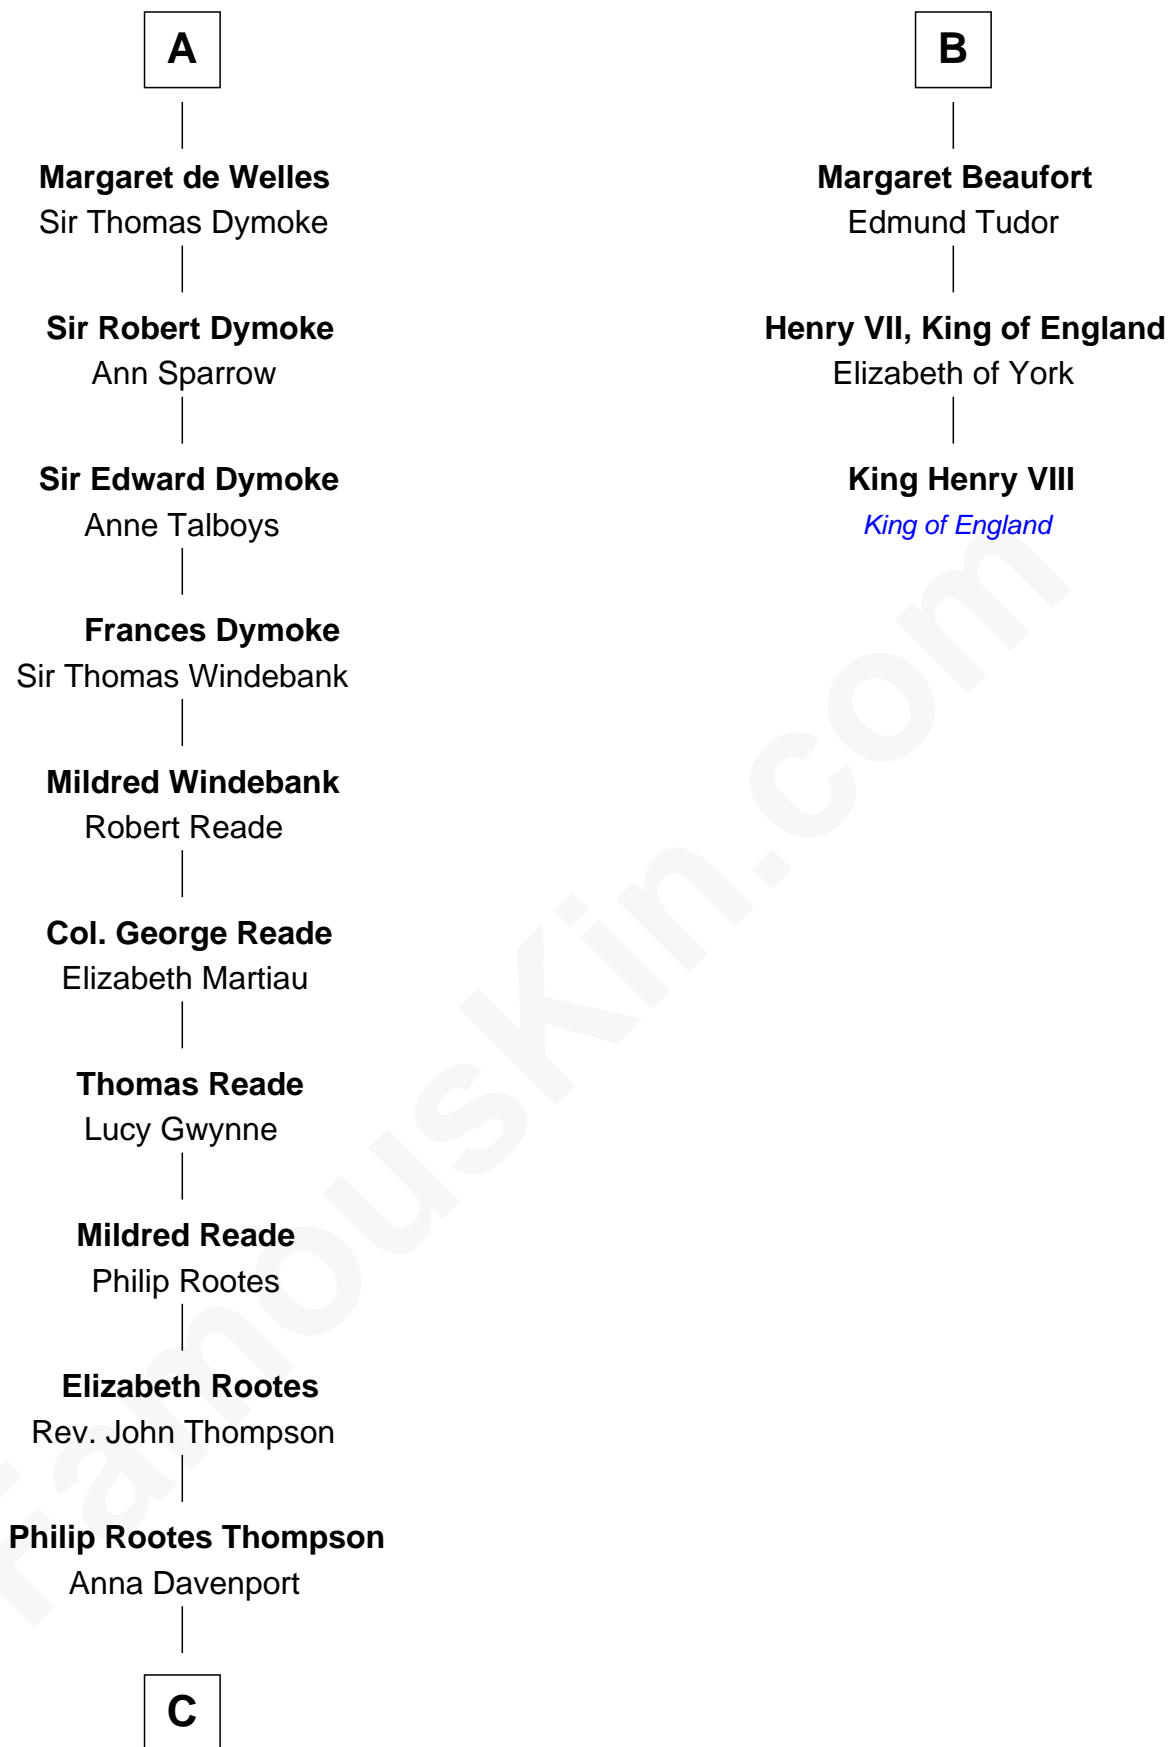

FamousKin.com
Relationship Chart of
General George S. Patton
U.S. Army - World War II

9th cousin 12 times removed of

King Henry VIII
King of England

C

—
Eleanor Thompson

William Thorton

—
Susanna Thompson Thorton

Andrew Glassell

—
Susan Thornton Glassell

George Smith Patton

—
George Smith Patton

Ruth Wilson

—
General George S. Patton

U.S. Army - World War II