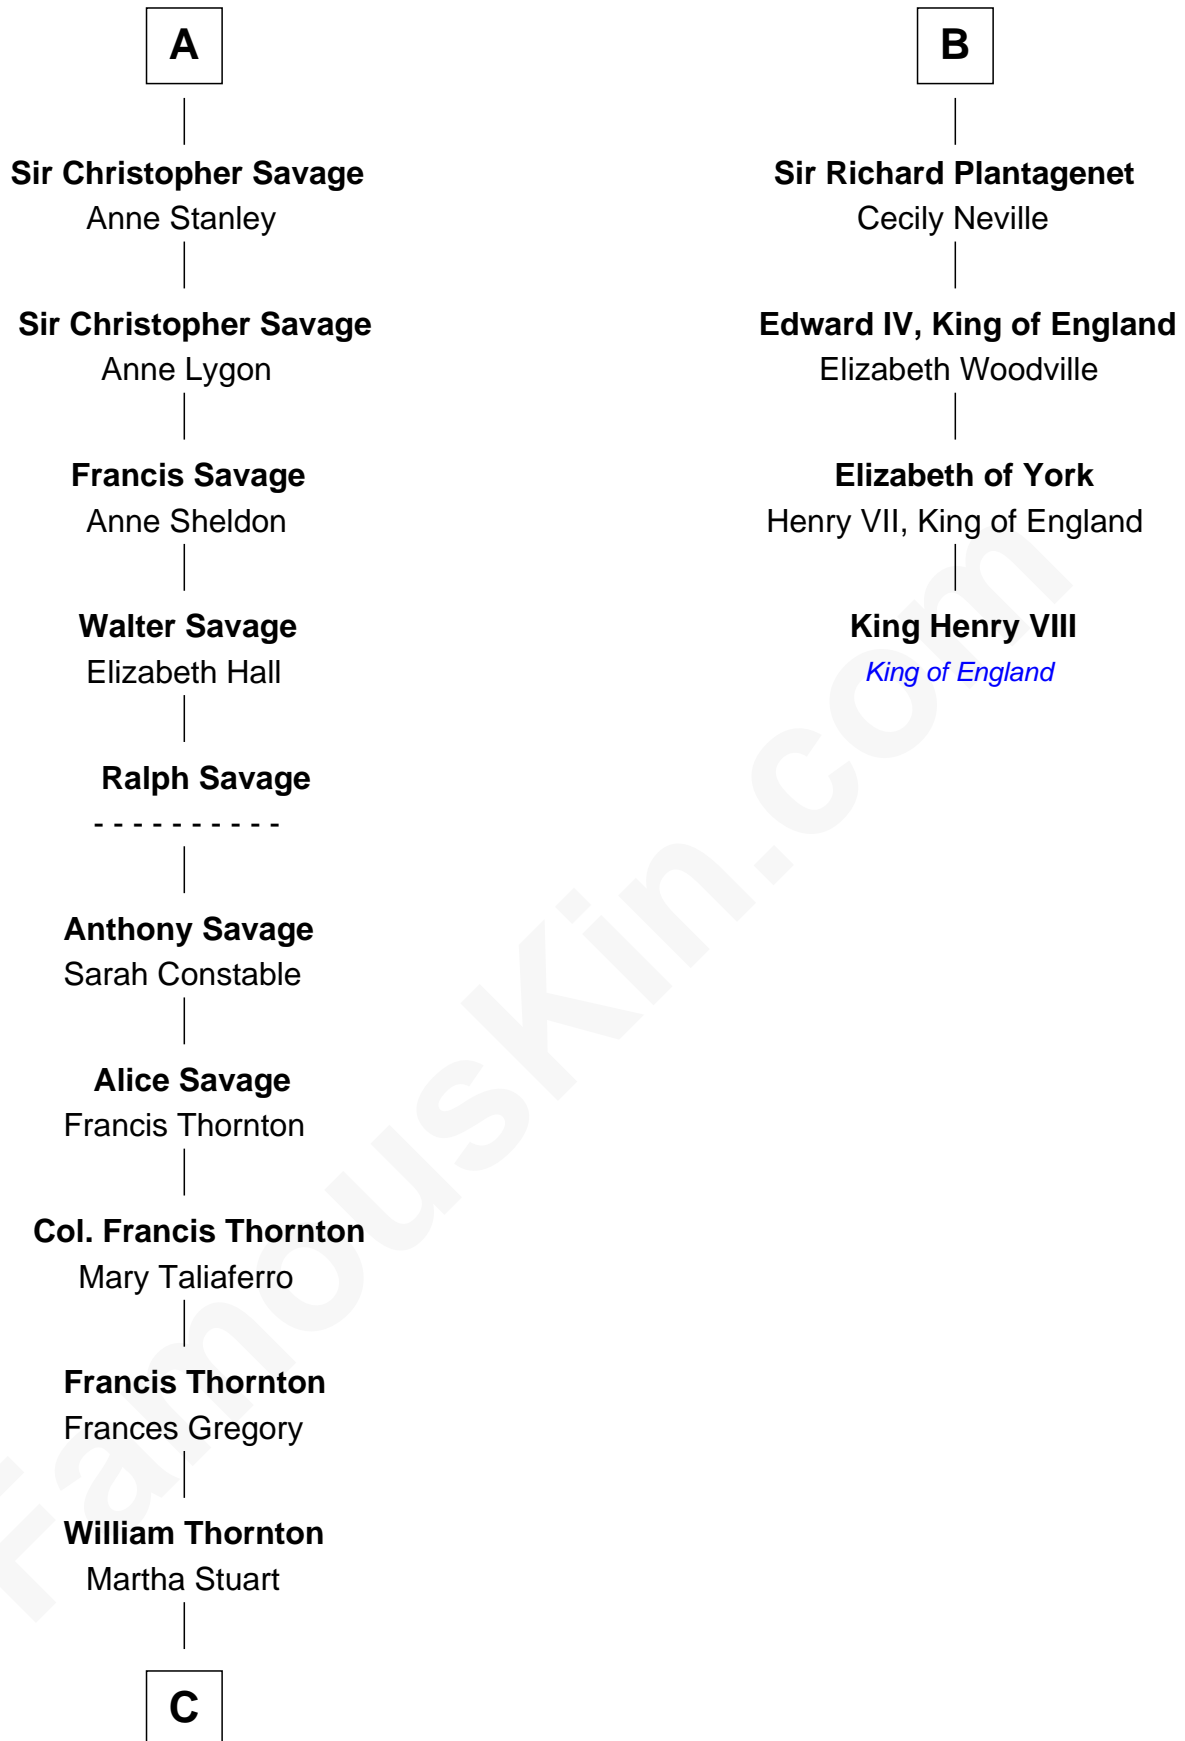

**FamousKin.com**  
**Relationship Chart of**  
**General George S. Patton**  
*U.S. Army - World War II*

**10th cousin 11 times removed of**  
**King Henry VIII**  
*King of England*

**C**

|  
**William Thorton**  
Eleanor Thompson

|  
**Susanna Thompson Thorton**  
Andrew Glassell

|  
**Susan Thornton Glassell**  
George Smith Patton

|  
**George Smith Patton**  
Ruth Wilson

|  
**General George S. Patton**  
*U.S. Army - World War II*