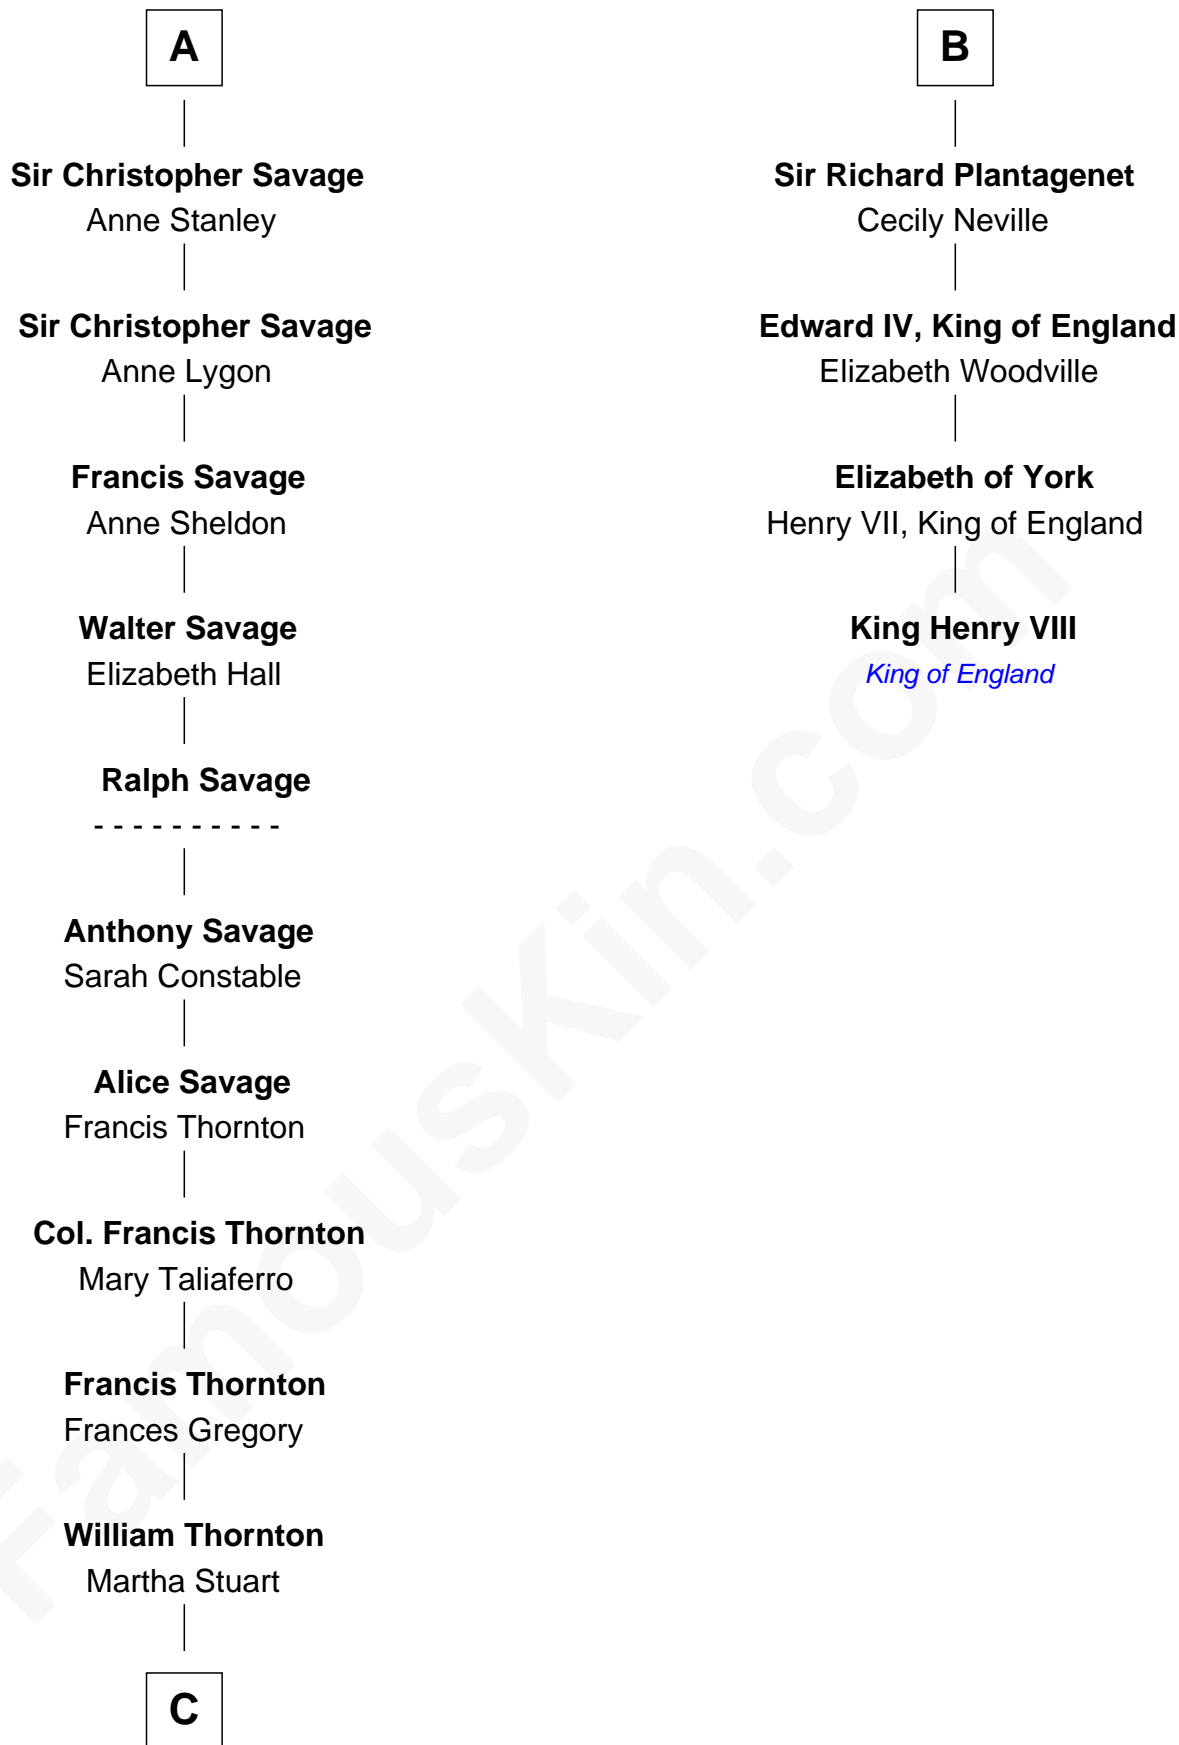

FamousKin.com
Relationship Chart of
General George S. Patton
U.S. Army - World War II

10th cousin 11 times removed of
King Henry VIII
King of England

FamousKin.com