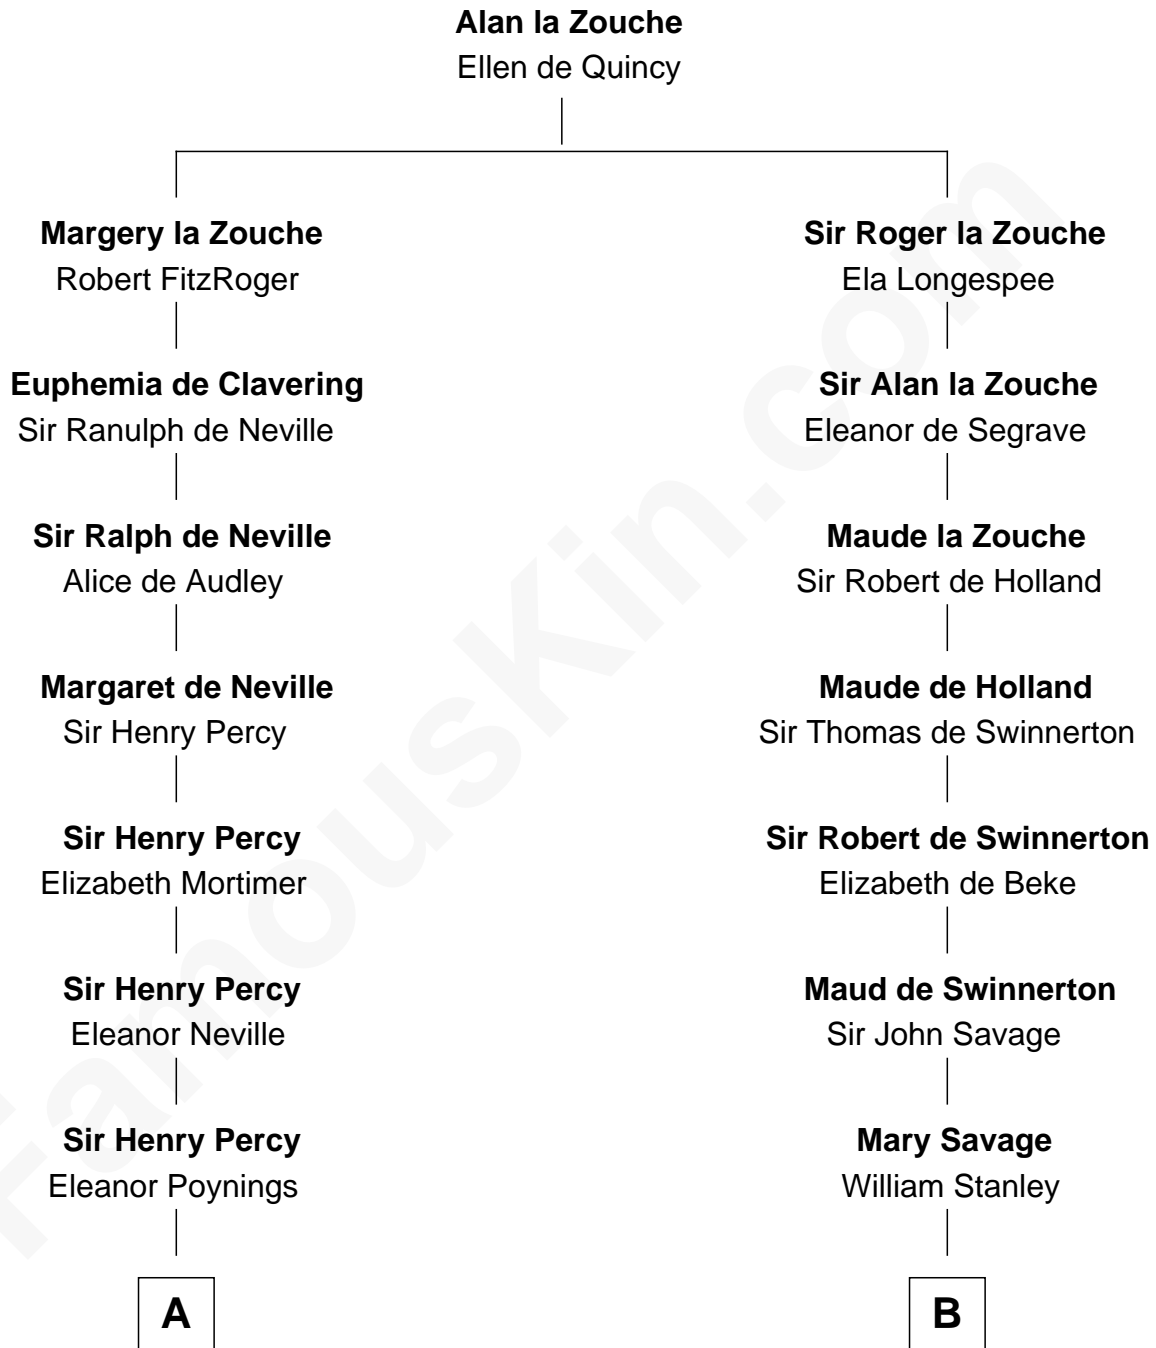

**FamousKin.com**  
**Relationship Chart of**  
**General George S. Patton**  
*U.S. Army - World War II*

16th cousin 5 times removed of

**Francis Lightfoot Lee**  
*Signer of the Declaration of Independence*

**C**

—  
**Eleanor Thompson**

William Thorton

—  
**Susanna Thompson Thorton**

Andrew Glassell

—  
**Susan Thornton Glassell**

George Smith Patton

—  
**George Smith Patton**