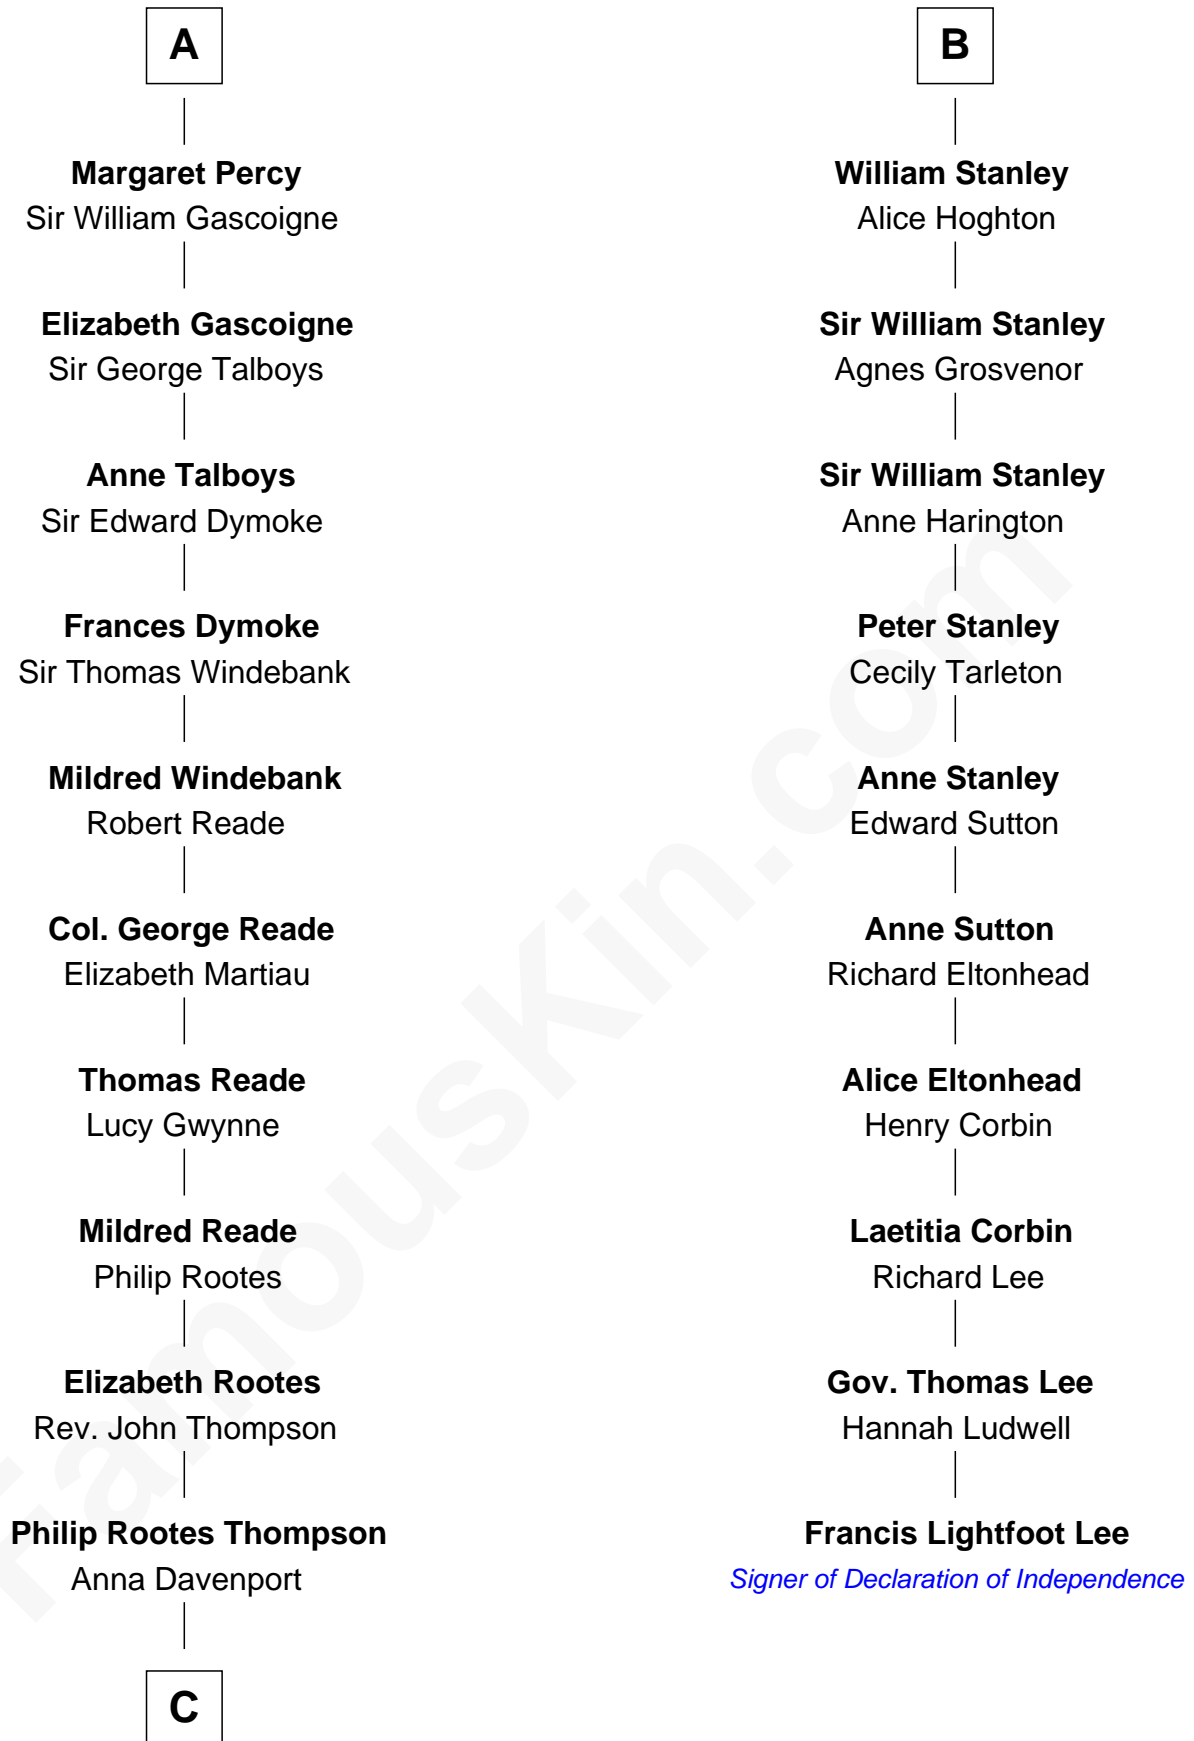

**FamousKin.com**  
**Relationship Chart of**  
**General George S. Patton**  
*U.S. Army - World War II*

16th cousin 5 times removed of

**Francis Lightfoot Lee**  
*Signer of the Declaration of Independence*

**C**

—  
**Eleanor Thompson**

William Thorton

—  
**Susanna Thompson Thorton**

Andrew Glassell

—  
**Susan Thornton Glassell**

George Smith Patton

—  
**George Smith Patton**