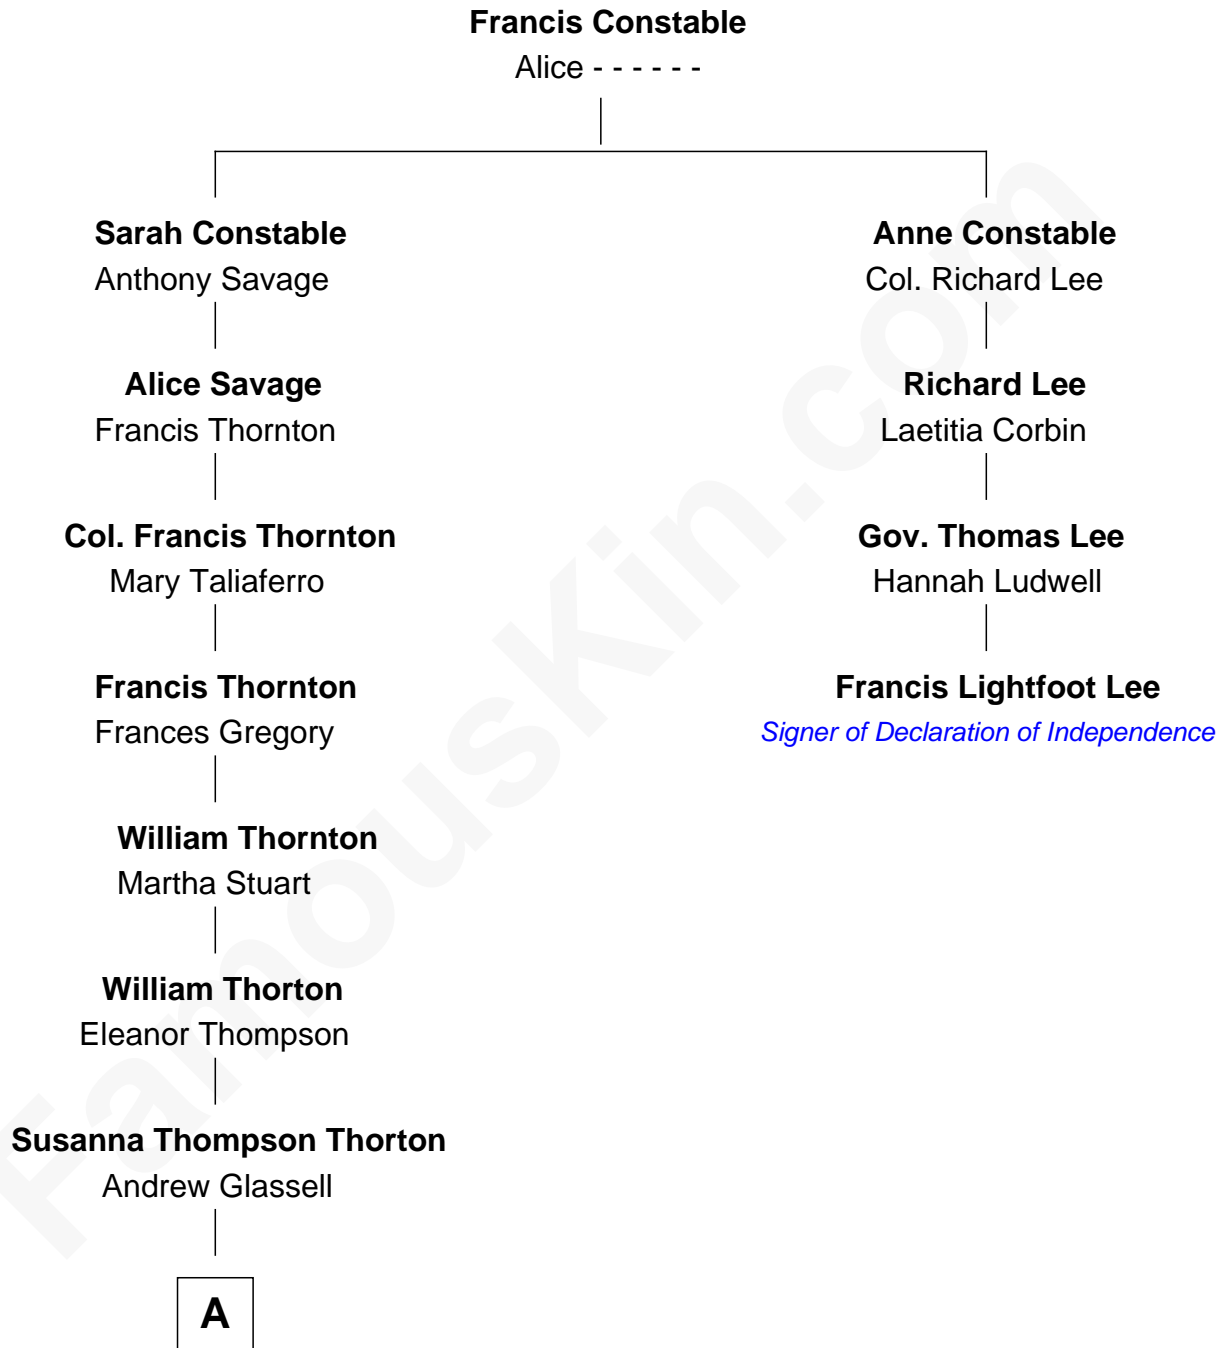

FamousKin.com
Relationship Chart of
General George S. Patton
U.S. Army - World War II

3rd cousin 6 times removed of
Francis Lightfoot Lee
Signer of the Declaration of Independence

A

—
Susan Thornton Glassell

George Smith Patton

—
George Smith Patton

Ruth Wilson

—
General George S. Patton

U.S. Army - World War II

FamousKin.com