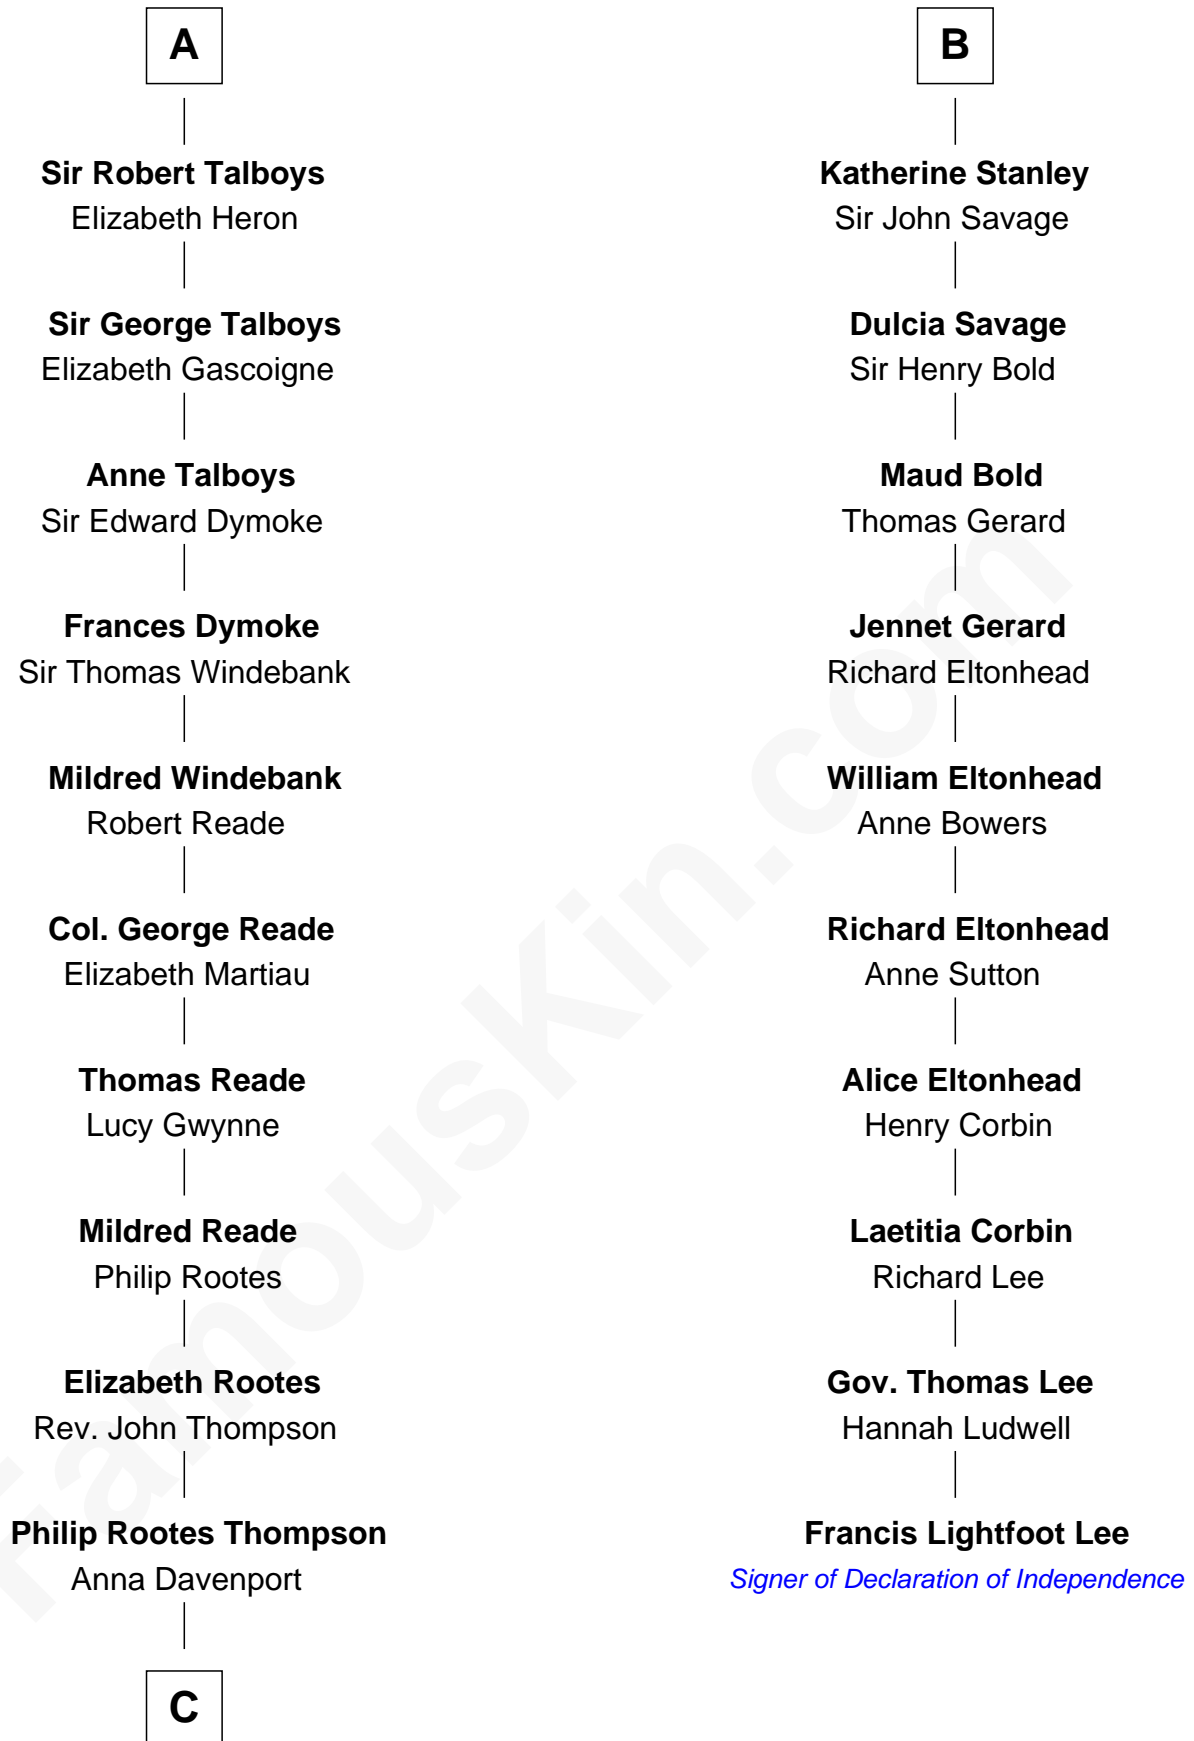

FamousKin.com
Relationship Chart of
General George S. Patton
U.S. Army - World War II

16th cousin 5 times removed of

Francis Lightfoot Lee
Signer of the Declaration of Independence

C

—
Eleanor Thompson

William Thorton

—
Susanna Thompson Thorton

Andrew Glassell

—
Susan Thornton Glassell

George Smith Patton

—
George Smith Patton

Ruth Wilson

—
General George S. Patton

U.S. Army - World War II