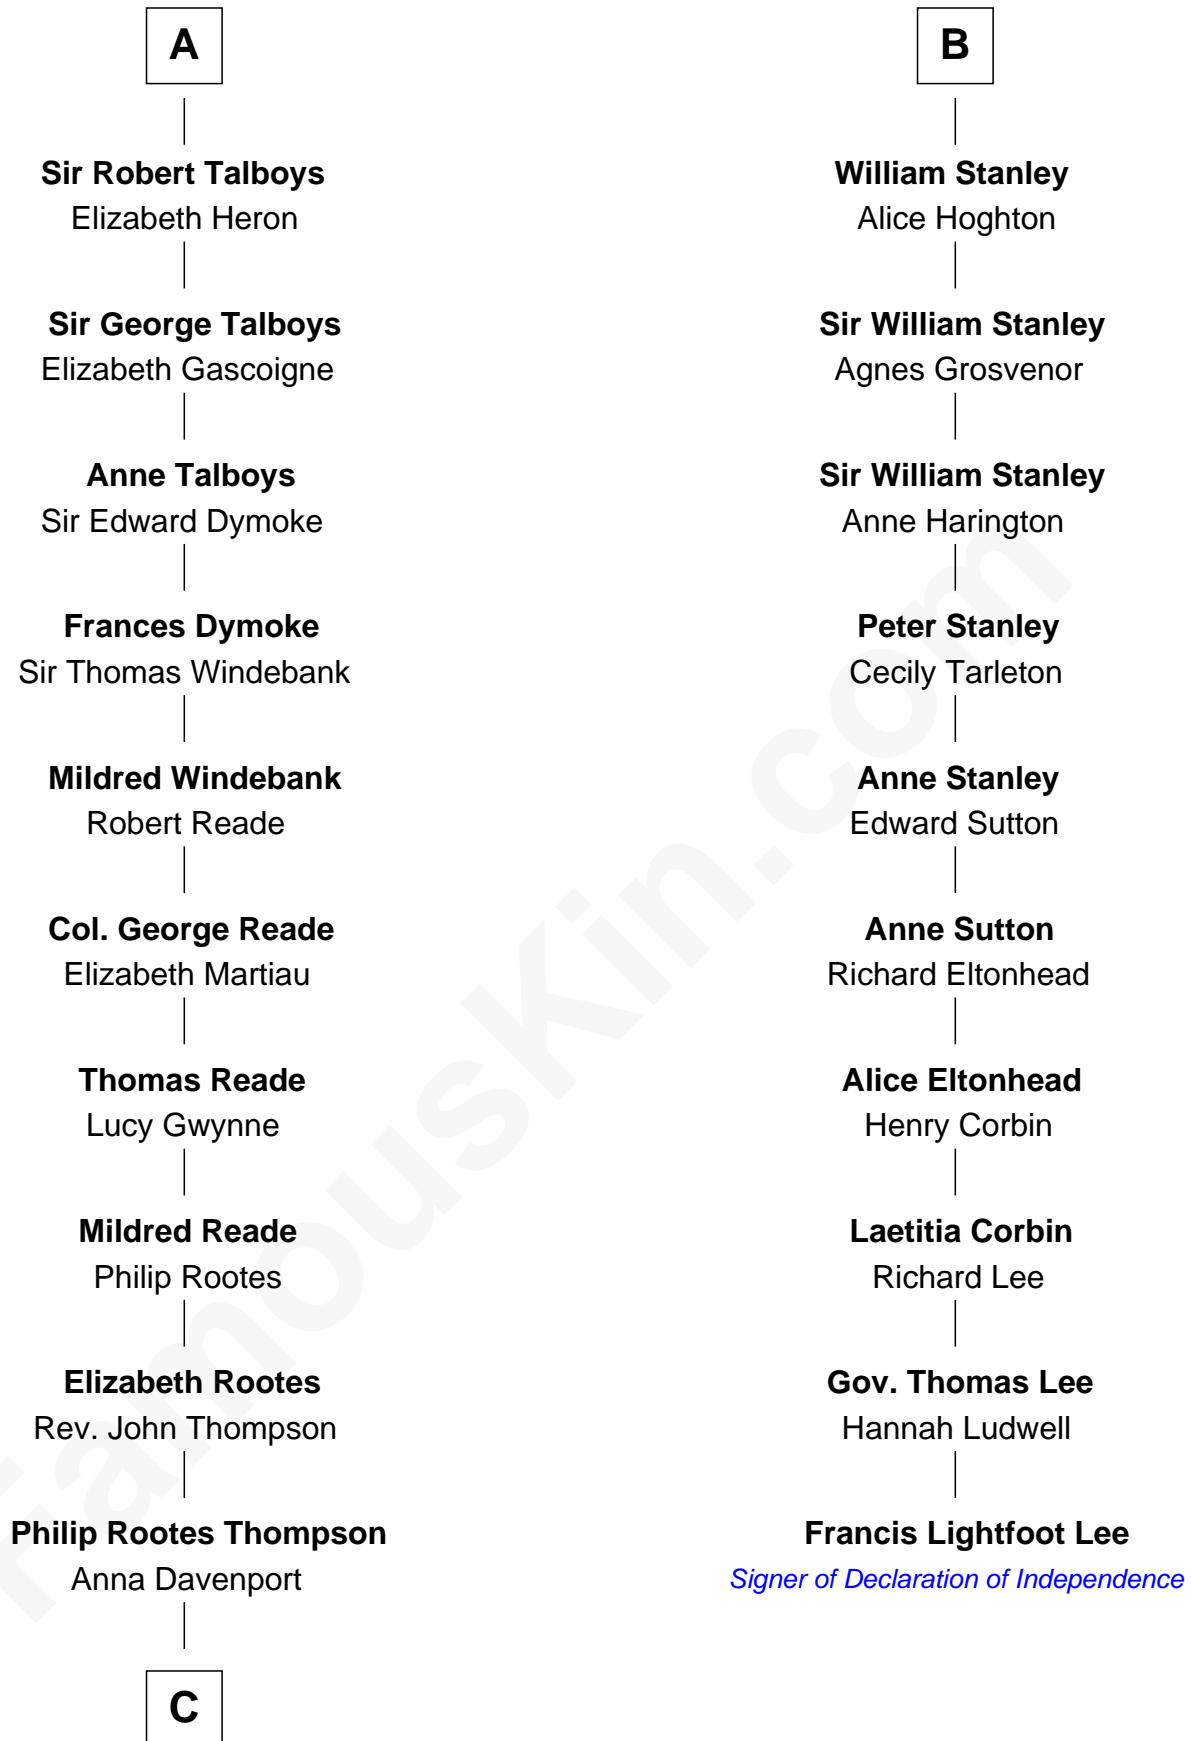

FamousKin.com
Relationship Chart of
General George S. Patton
U.S. Army - World War II

16th cousin 5 times removed of

Francis Lightfoot Lee
Signer of the Declaration of Independence

C

—
Eleanor Thompson

William Thorton