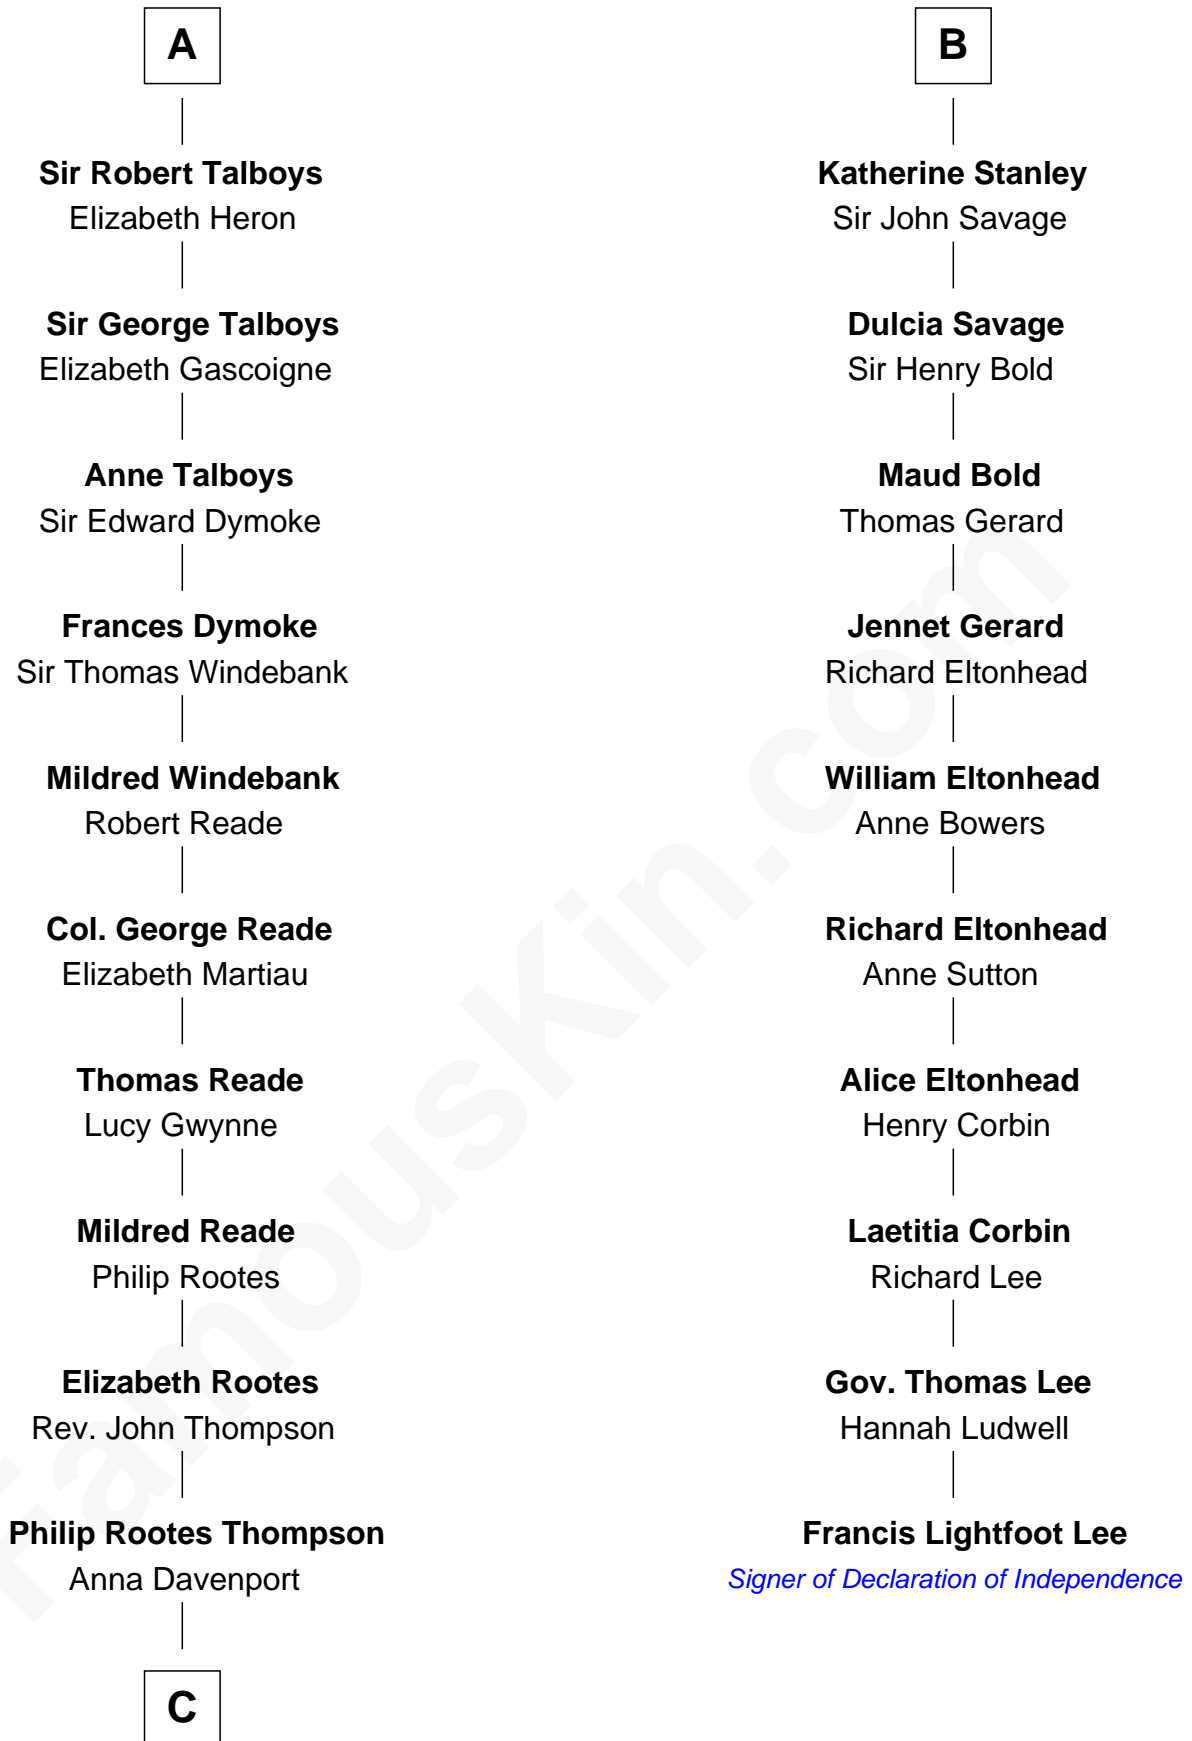

FamousKin.com
Relationship Chart of
General George S. Patton
U.S. Army - World War II

16th cousin 5 times removed of

Francis Lightfoot Lee
Signer of the Declaration of Independence

C

—
Eleanor Thompson

William Thorton

—
Susanna Thompson Thorton

Andrew Glassell

—
Susan Thornton Glassell

George Smith Patton

—
George Smith Patton

Ruth Wilson

—
General George S. Patton

U.S. Army - World War II