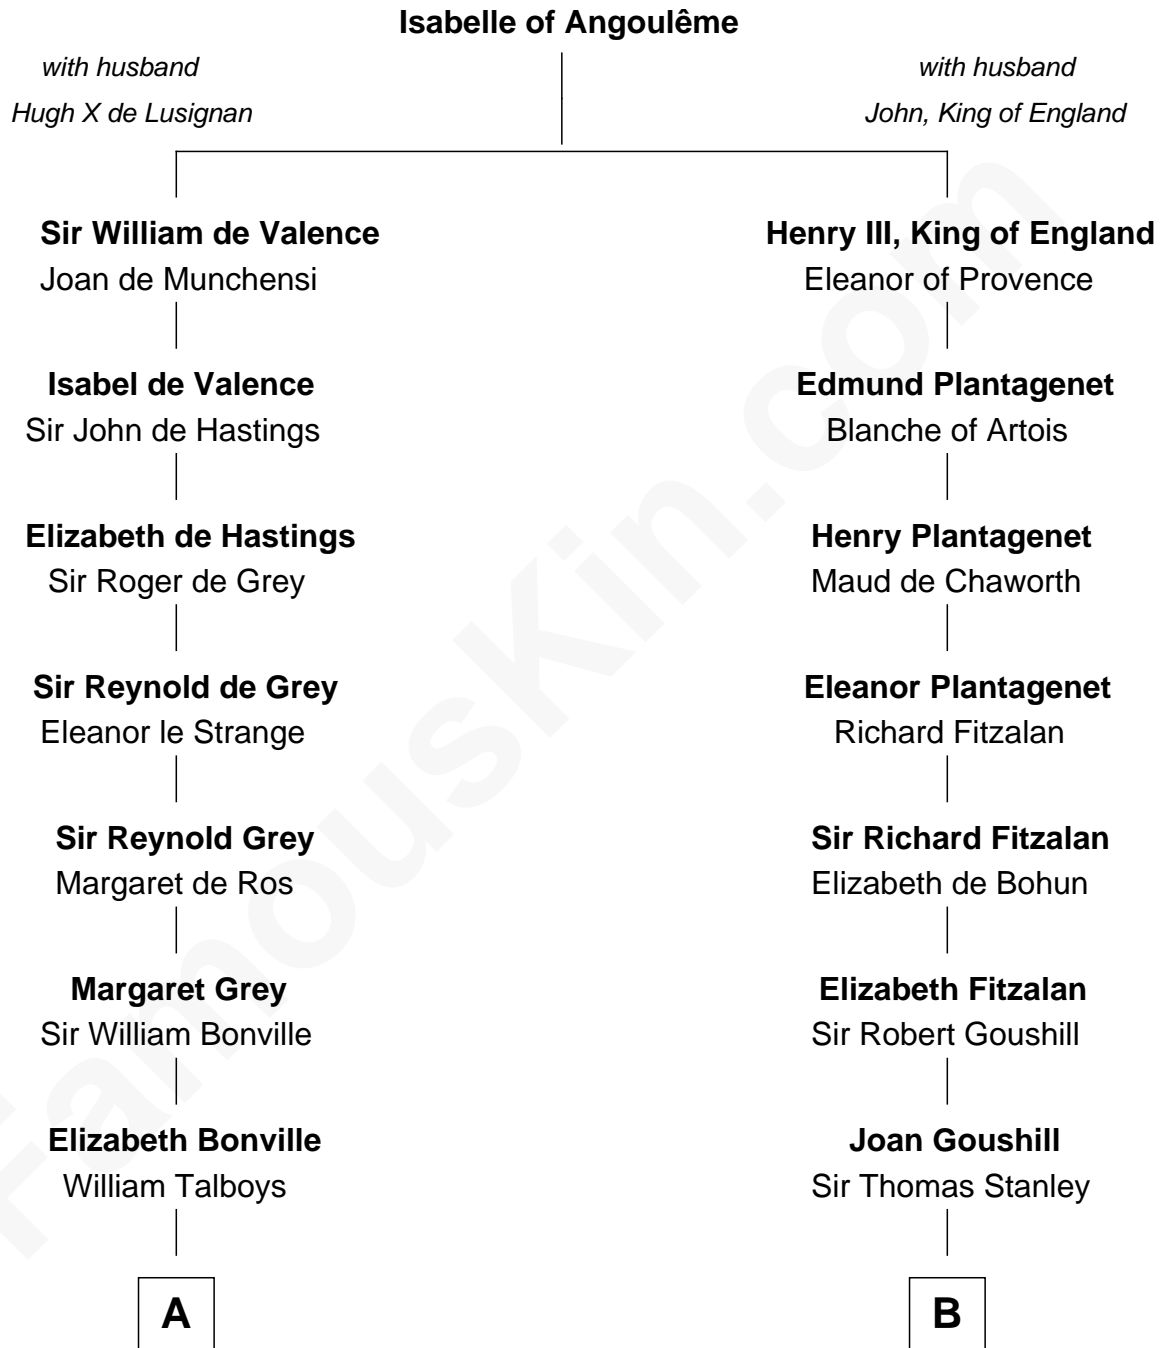

FamousKin.com
Relationship Chart of
General George S. Patton
U.S. Army - World War II

16th cousin 5 times removed of

Francis Lightfoot Lee
Signer of the Declaration of Independence

C

—
Eleanor Thompson

William Thorton