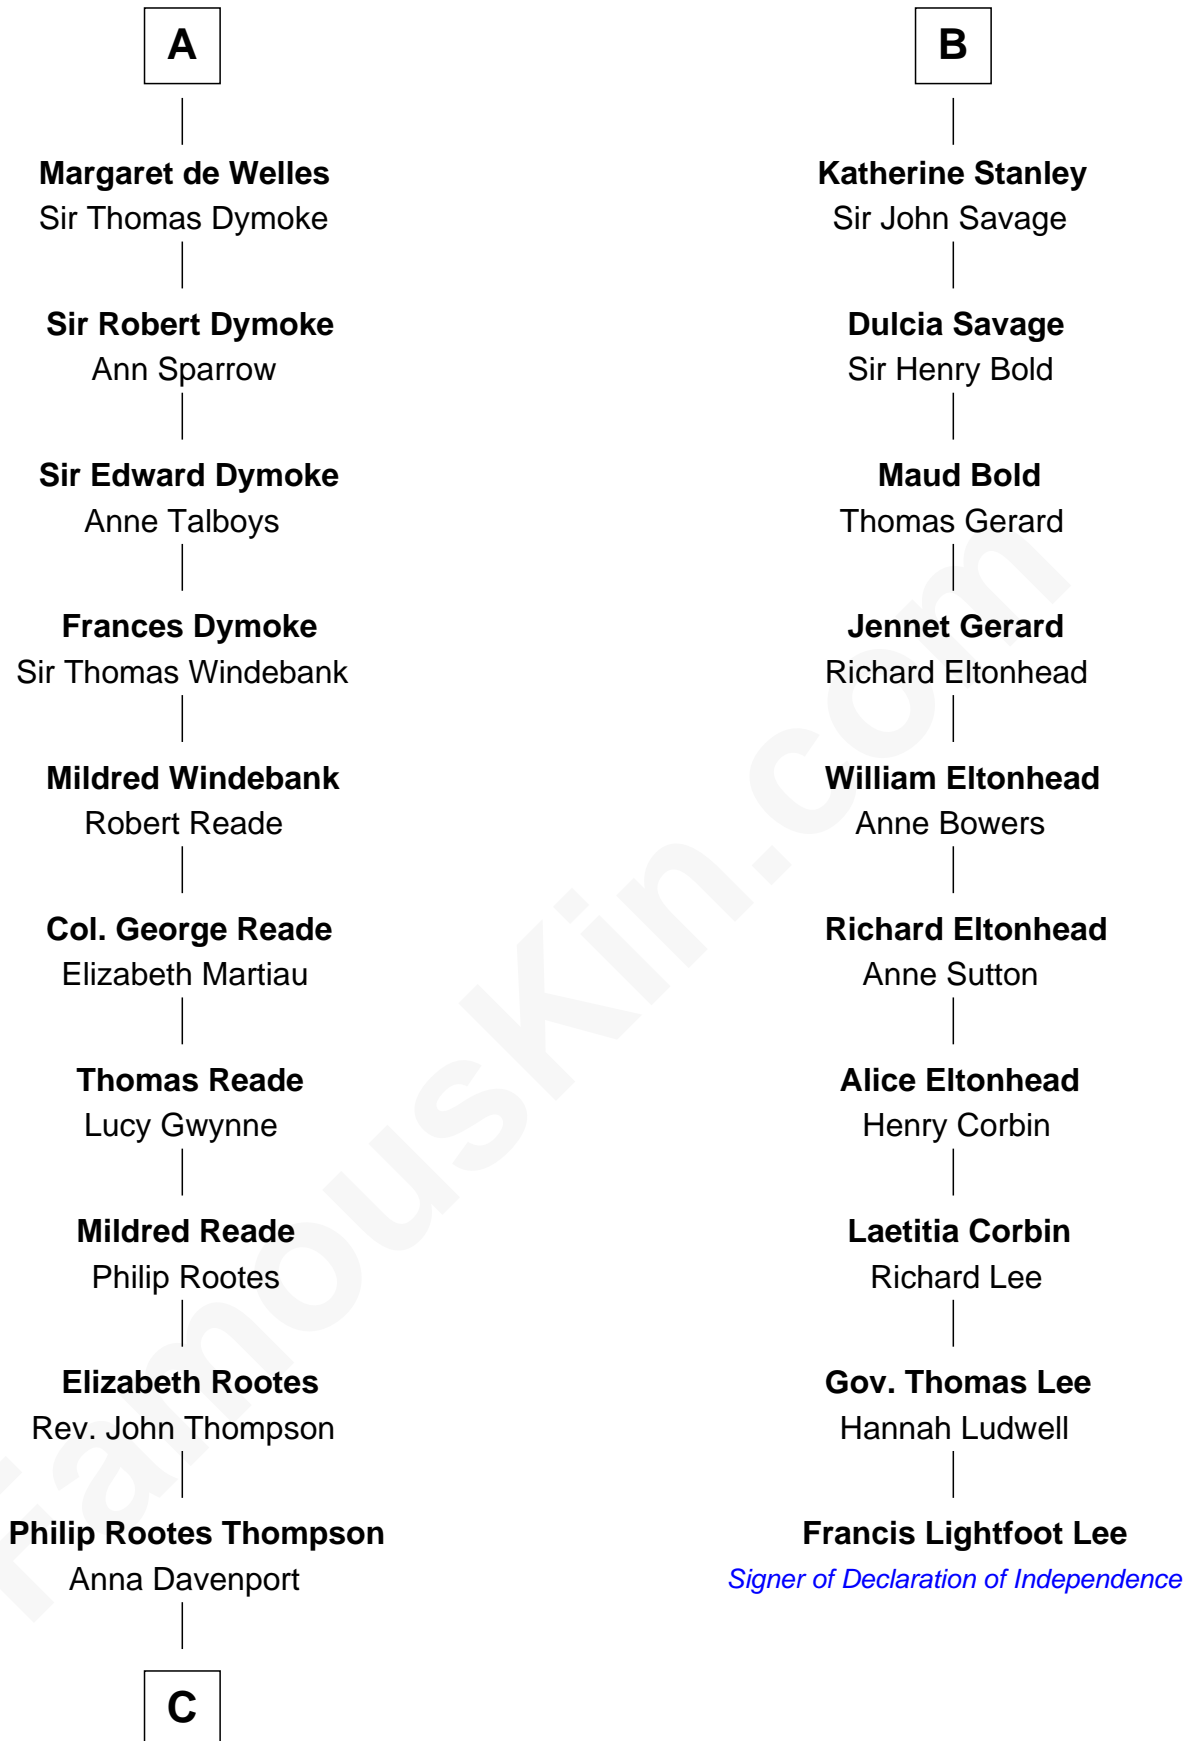

FamousKin.com
Relationship Chart of
General George S. Patton
U.S. Army - World War II

16th cousin 5 times removed of

Francis Lightfoot Lee
Signer of the Declaration of Independence

C

—
Eleanor Thompson

William Thorton

—
Susanna Thompson Thorton

Andrew Glassell

—
Susan Thornton Glassell

George Smith Patton

—
George Smith Patton

Ruth Wilson

—
General George S. Patton

U.S. Army - World War II