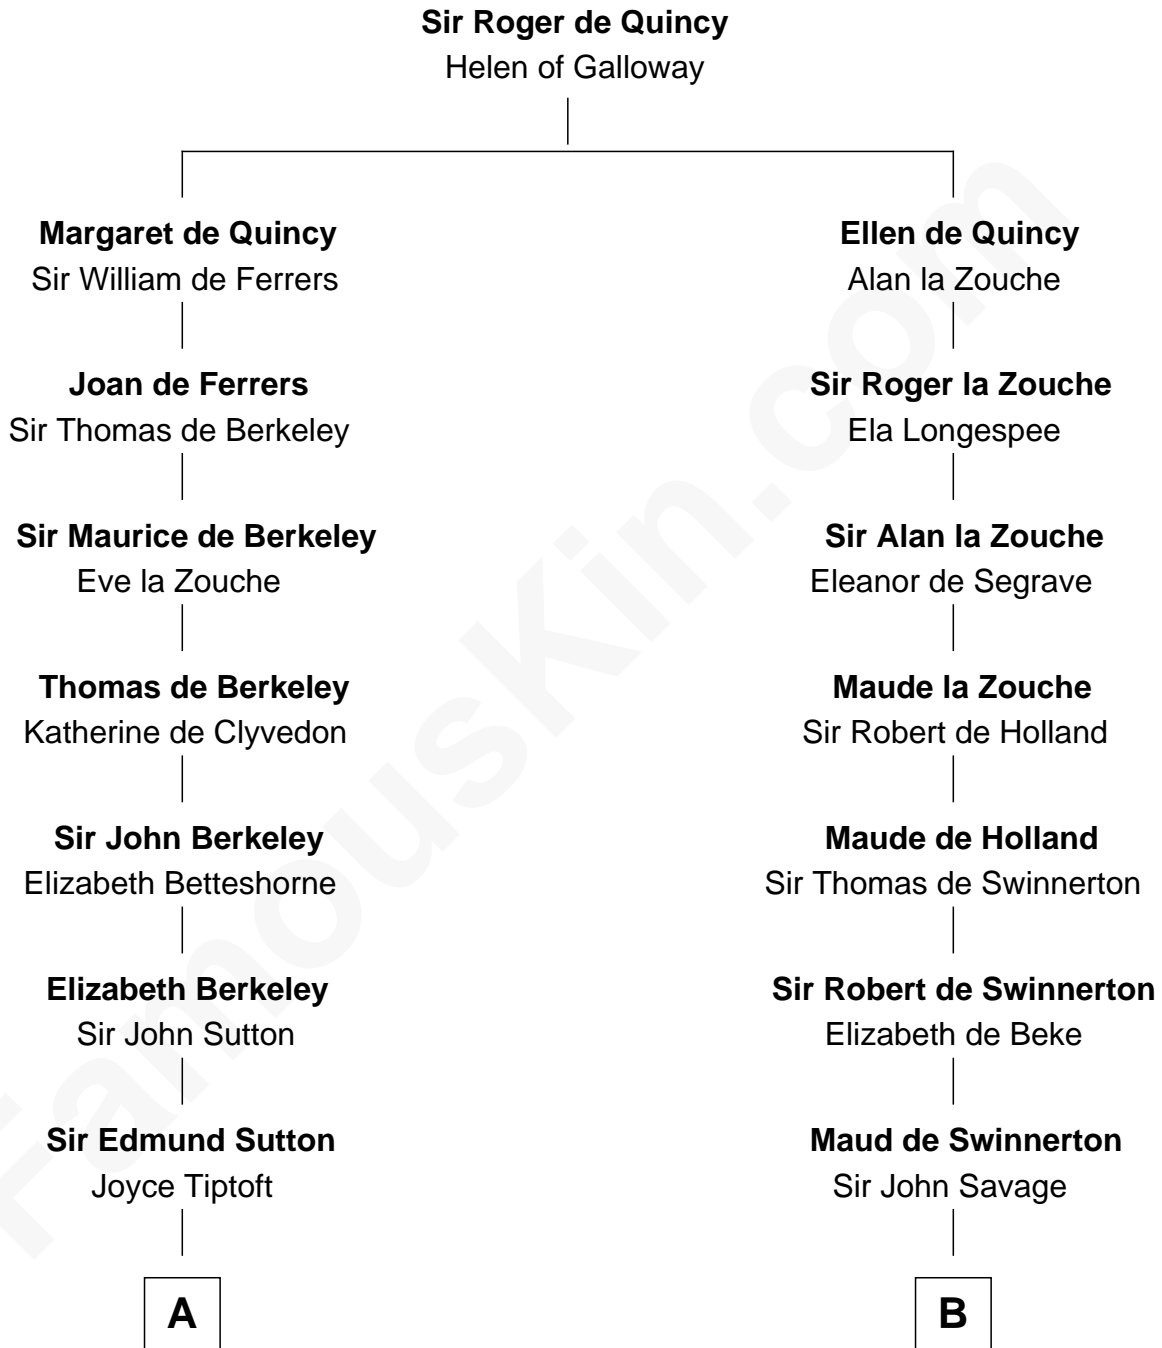

FamousKin.com
Relationship Chart of
General George S. Patton
U.S. Army - World War II

17th cousin 4 times removed of

Francis Lightfoot Lee
Signer of the Declaration of Independence

FamousKin.com