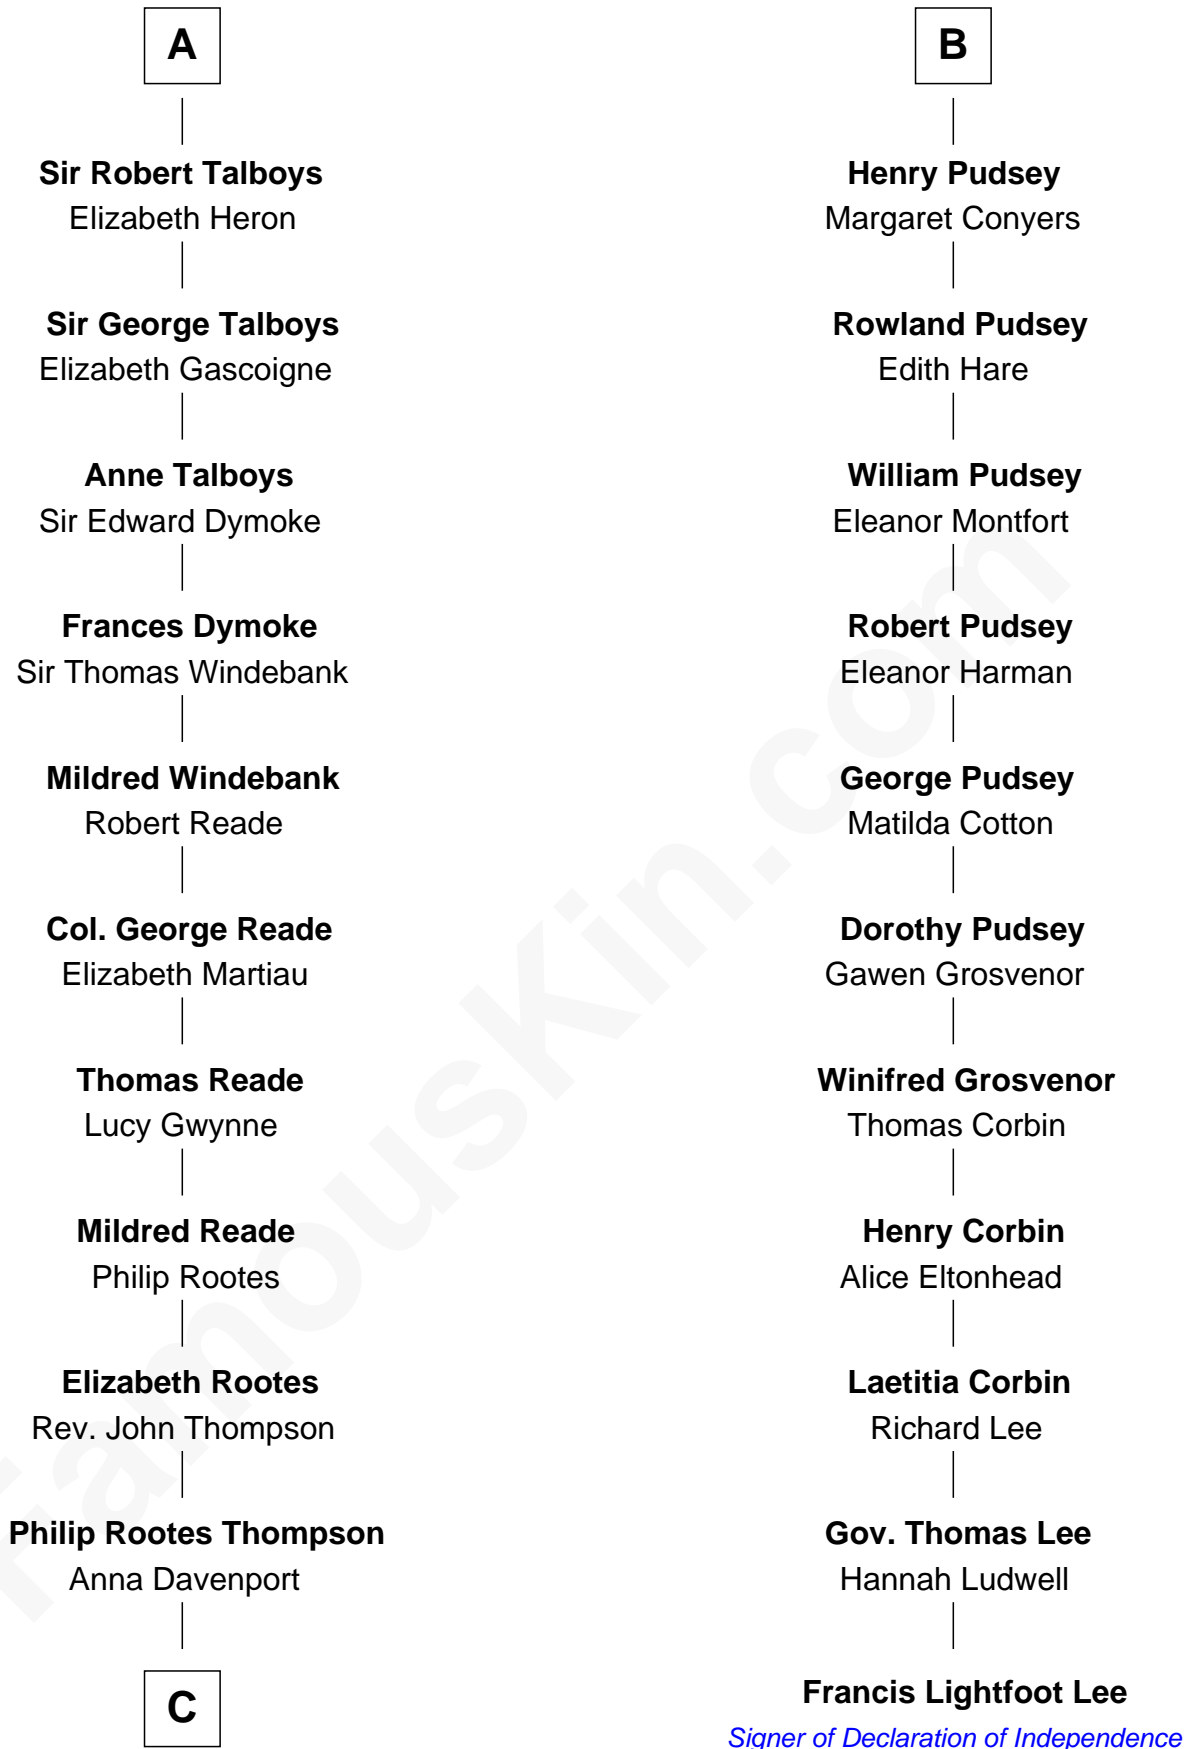

FamousKin.com
Relationship Chart of
General George S. Patton
U.S. Army - World War II

17th cousin 4 times removed of

Francis Lightfoot Lee
Signer of the Declaration of Independence

C

—
Eleanor Thompson

William Thorton

—
Susanna Thompson Thorton

Andrew Glassell

—
Susan Thornton Glassell

George Smith Patton

—
George Smith Patton

Ruth Wilson

—
General George S. Patton

U.S. Army - World War II