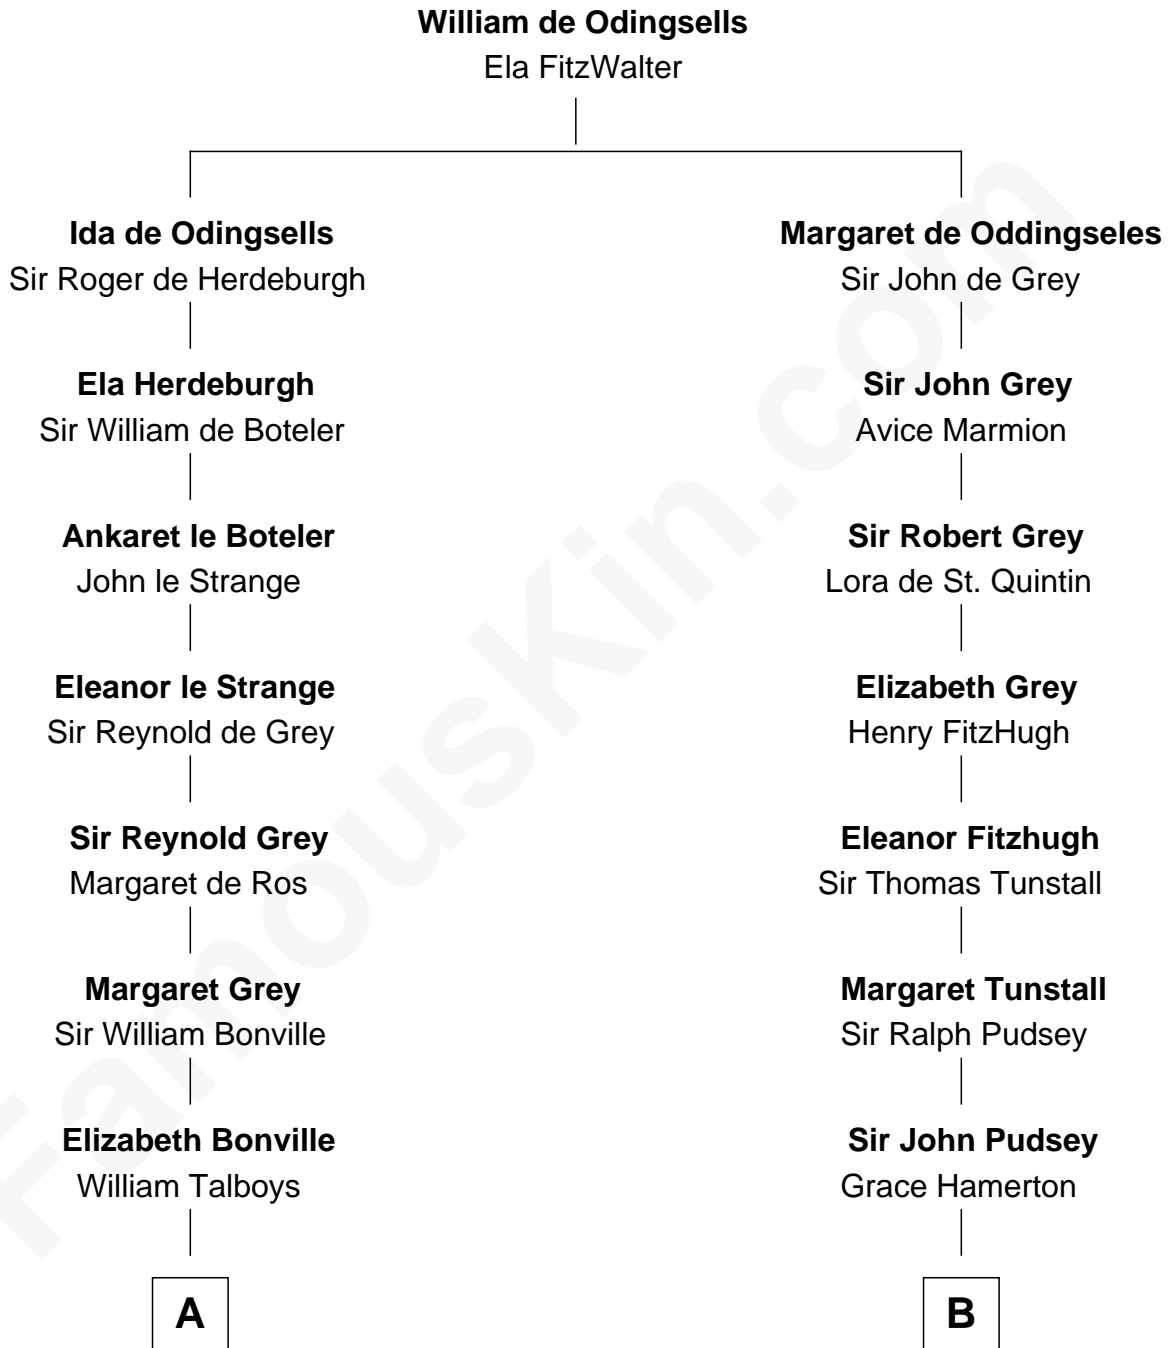

FamousKin.com
Relationship Chart of
General George S. Patton
U.S. Army - World War II

17th cousin 4 times removed of

Francis Lightfoot Lee
Signer of the Declaration of Independence

C

—
Eleanor Thompson

William Thorton

—
Susanna Thompson Thorton

Andrew Glassell

—
Susan Thornton Glassell

George Smith Patton

—
George Smith Patton

Ruth Wilson

—
General George S. Patton

U.S. Army - World War II