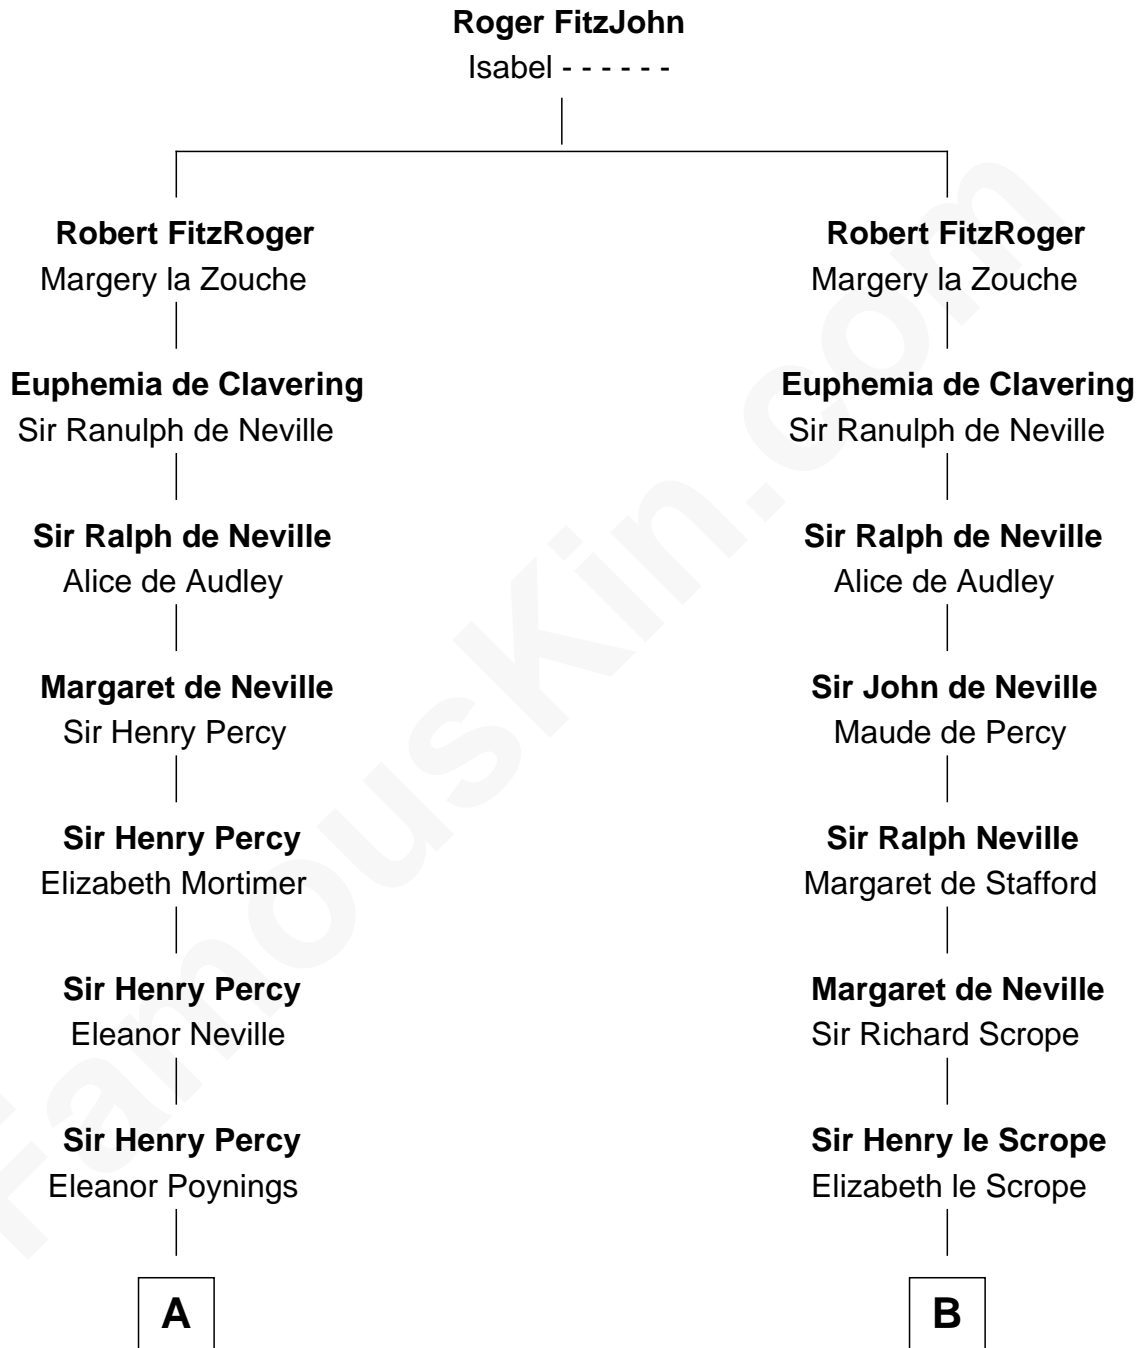

**FamousKin.com**  
**Relationship Chart of**  
**General George S. Patton**  
*U.S. Army - World War II*

16th cousin 5 times removed of

**Francis Lightfoot Lee**  
*Signer of the Declaration of Independence*

FamousKin.com