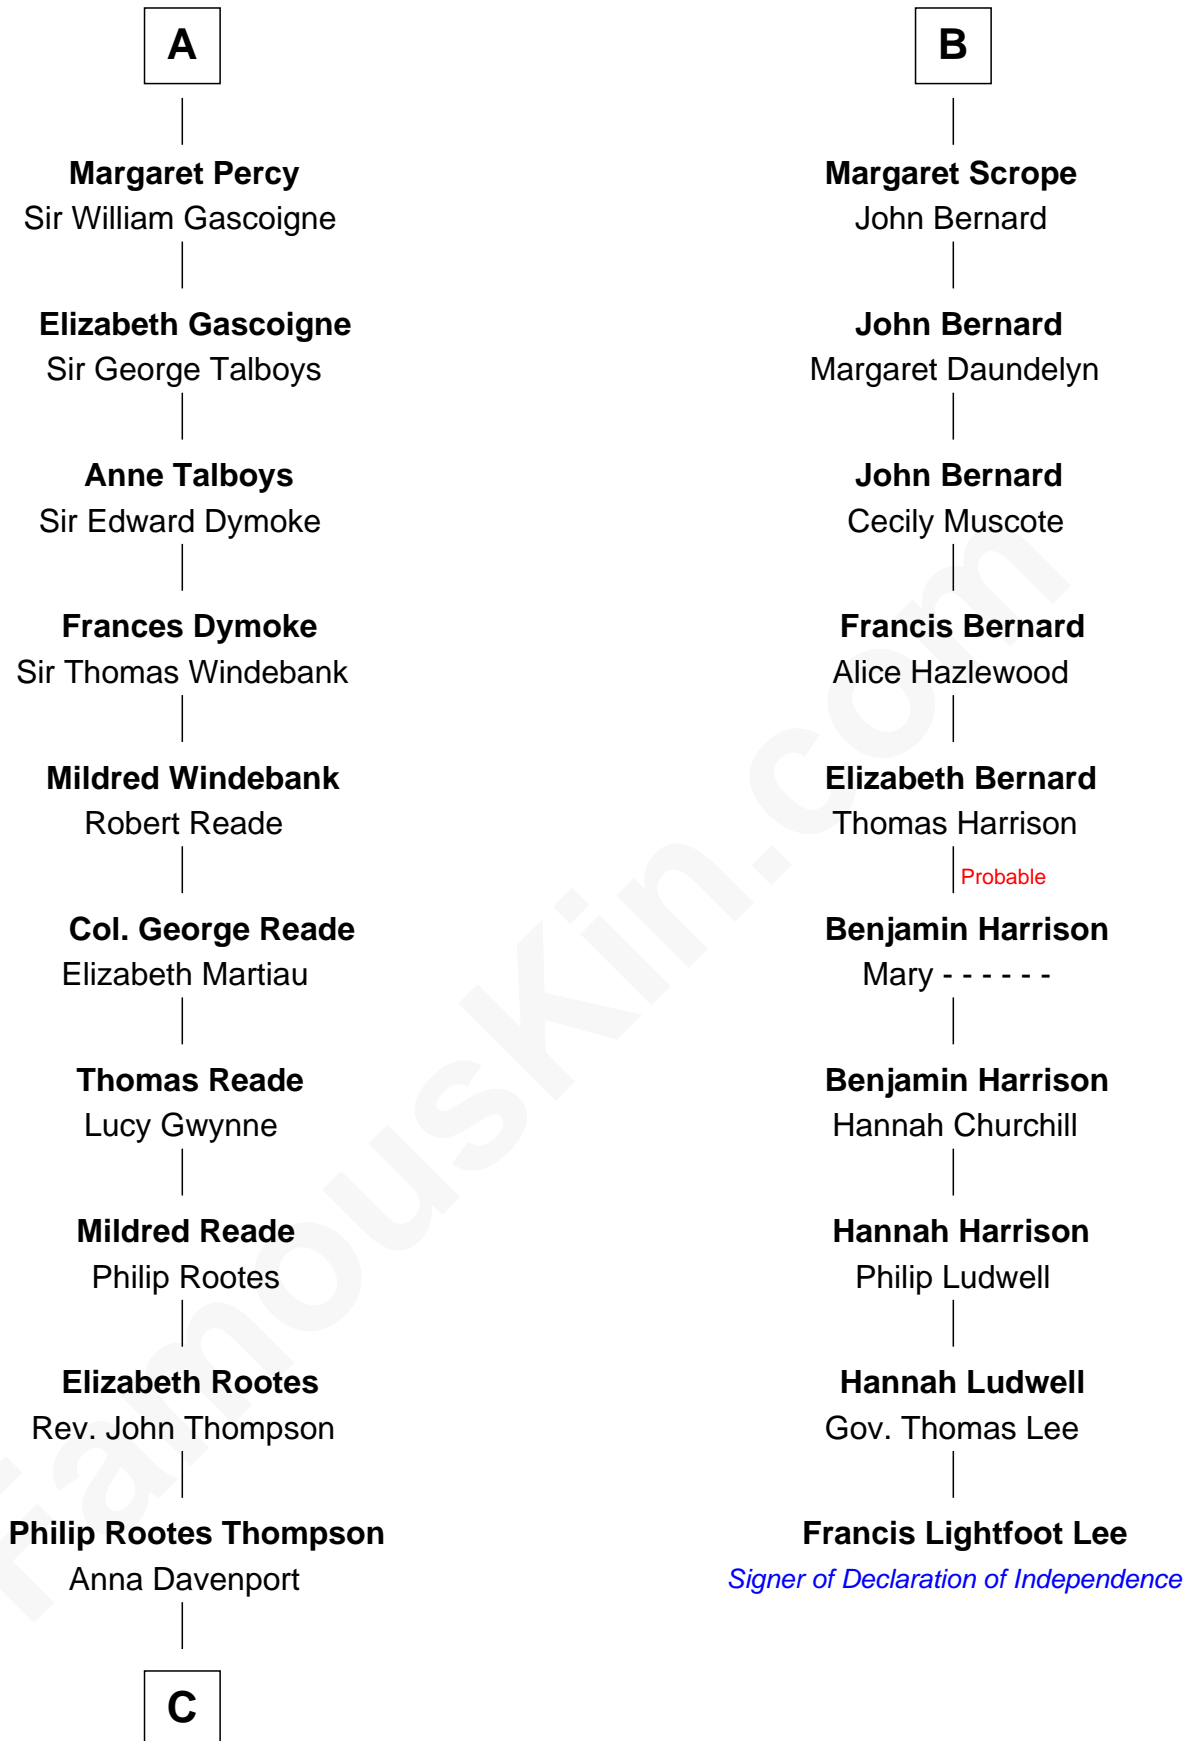

**FamousKin.com**  
**Relationship Chart of**  
**General George S. Patton**  
*U.S. Army - World War II*

16th cousin 5 times removed of

**Francis Lightfoot Lee**  
*Signer of the Declaration of Independence*

FamousKin.com