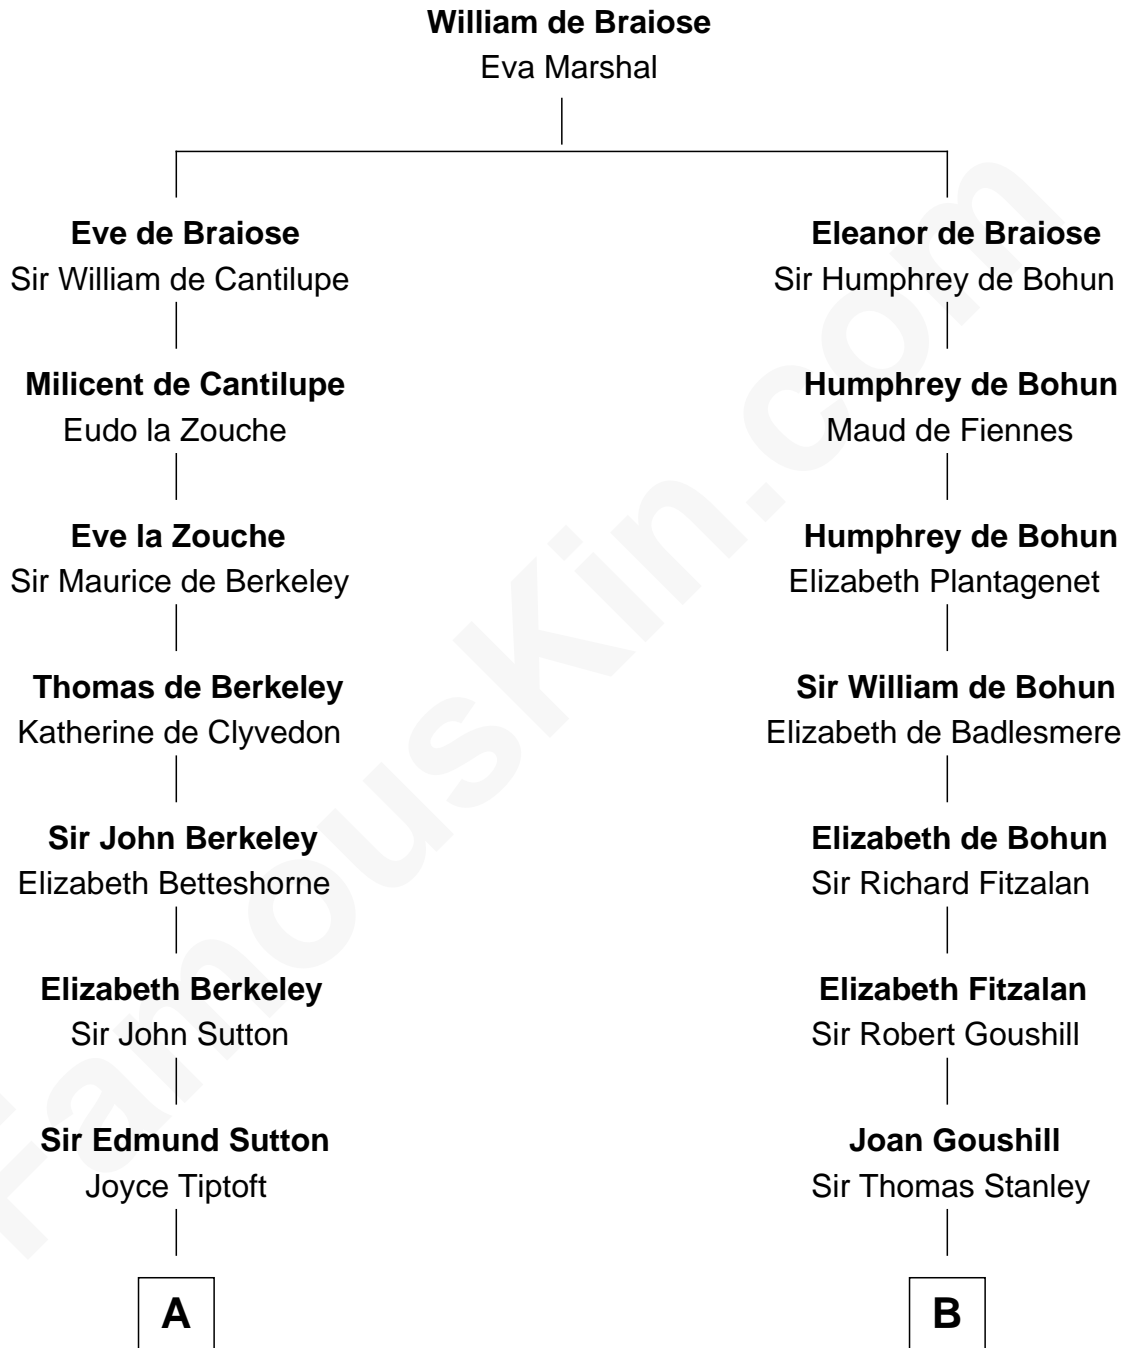

FamousKin.com
Relationship Chart of
General George S. Patton
U.S. Army - World War II

16th cousin 5 times removed of

Francis Lightfoot Lee
Signer of the Declaration of Independence

FamousKin.com