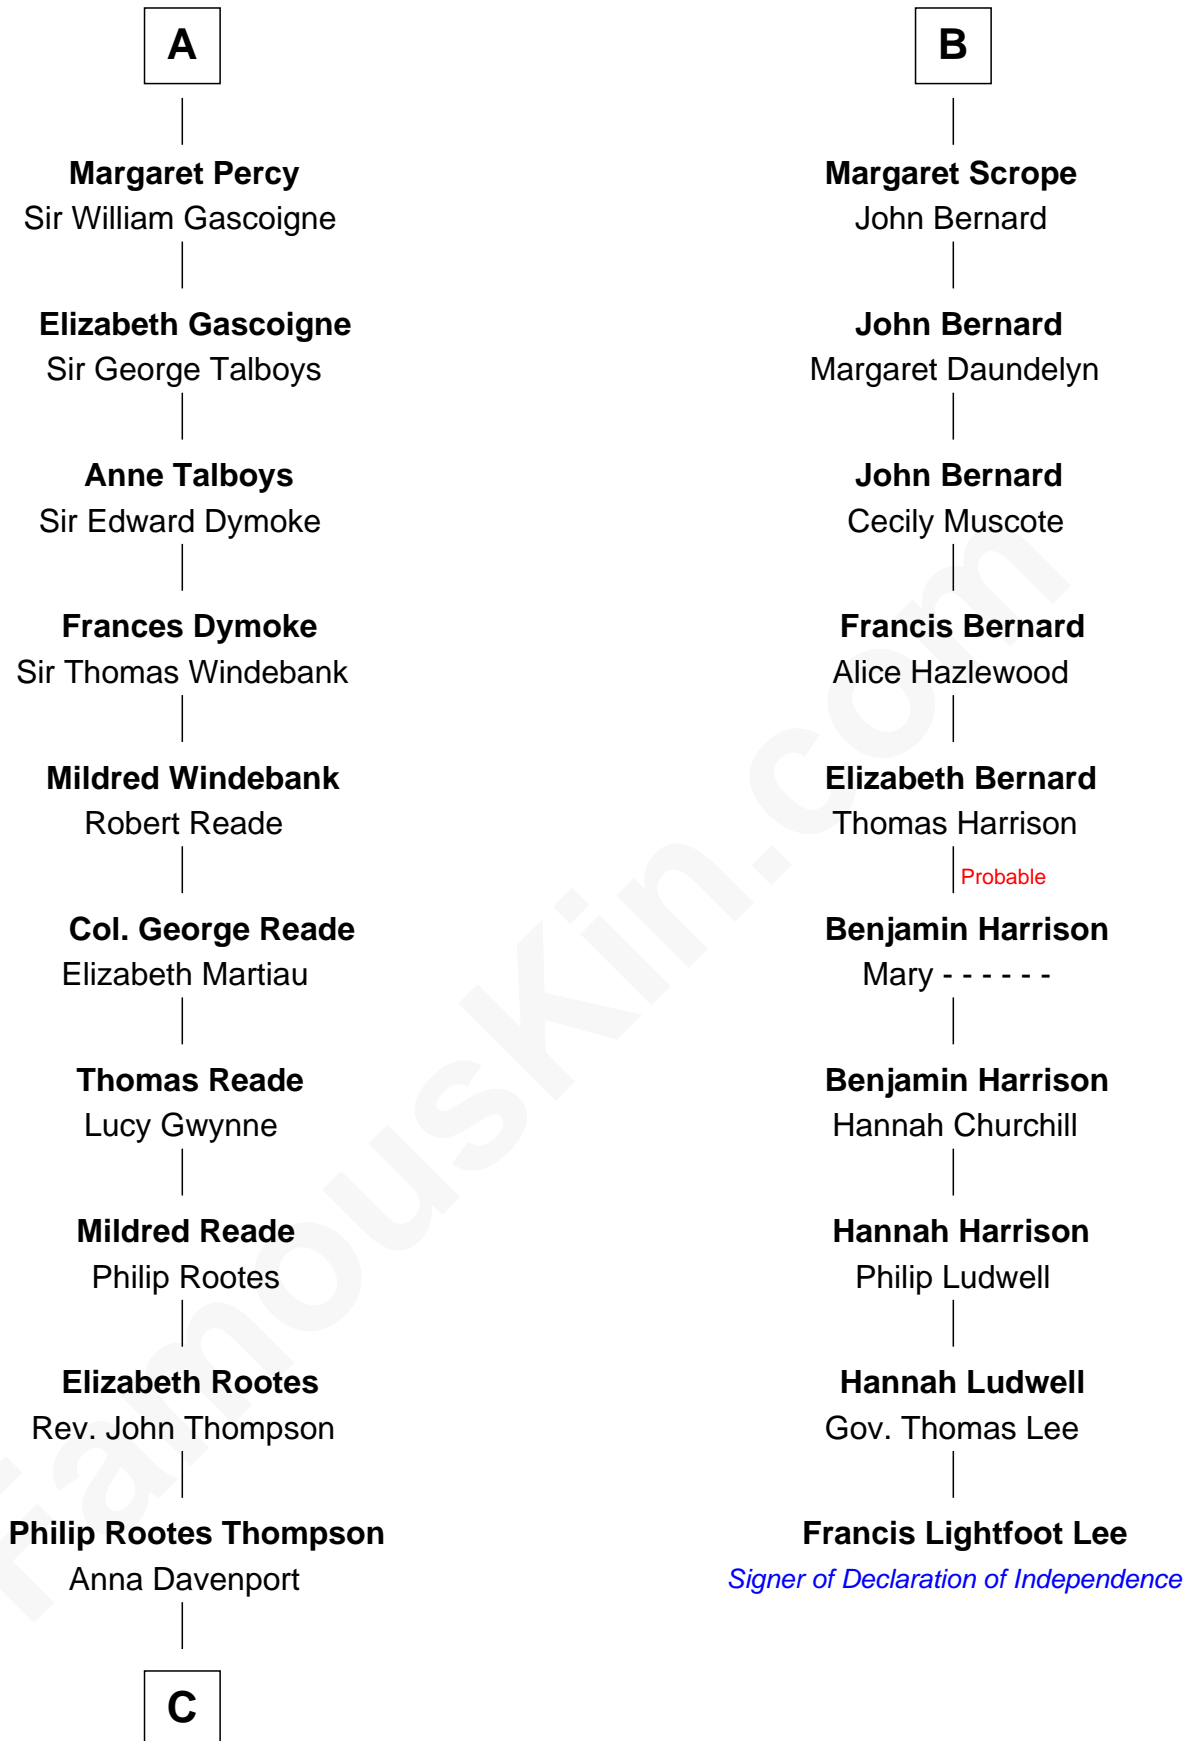

FamousKin.com
Relationship Chart of
General George S. Patton
U.S. Army - World War II

16th cousin 5 times removed of

Francis Lightfoot Lee
Signer of the Declaration of Independence

C

—
Eleanor Thompson

William Thorton

—
Susanna Thompson Thorton

Andrew Glassell

—
Susan Thornton Glassell

George Smith Patton

—
George Smith Patton

Ruth Wilson

—
General George S. Patton

U.S. Army - World War II