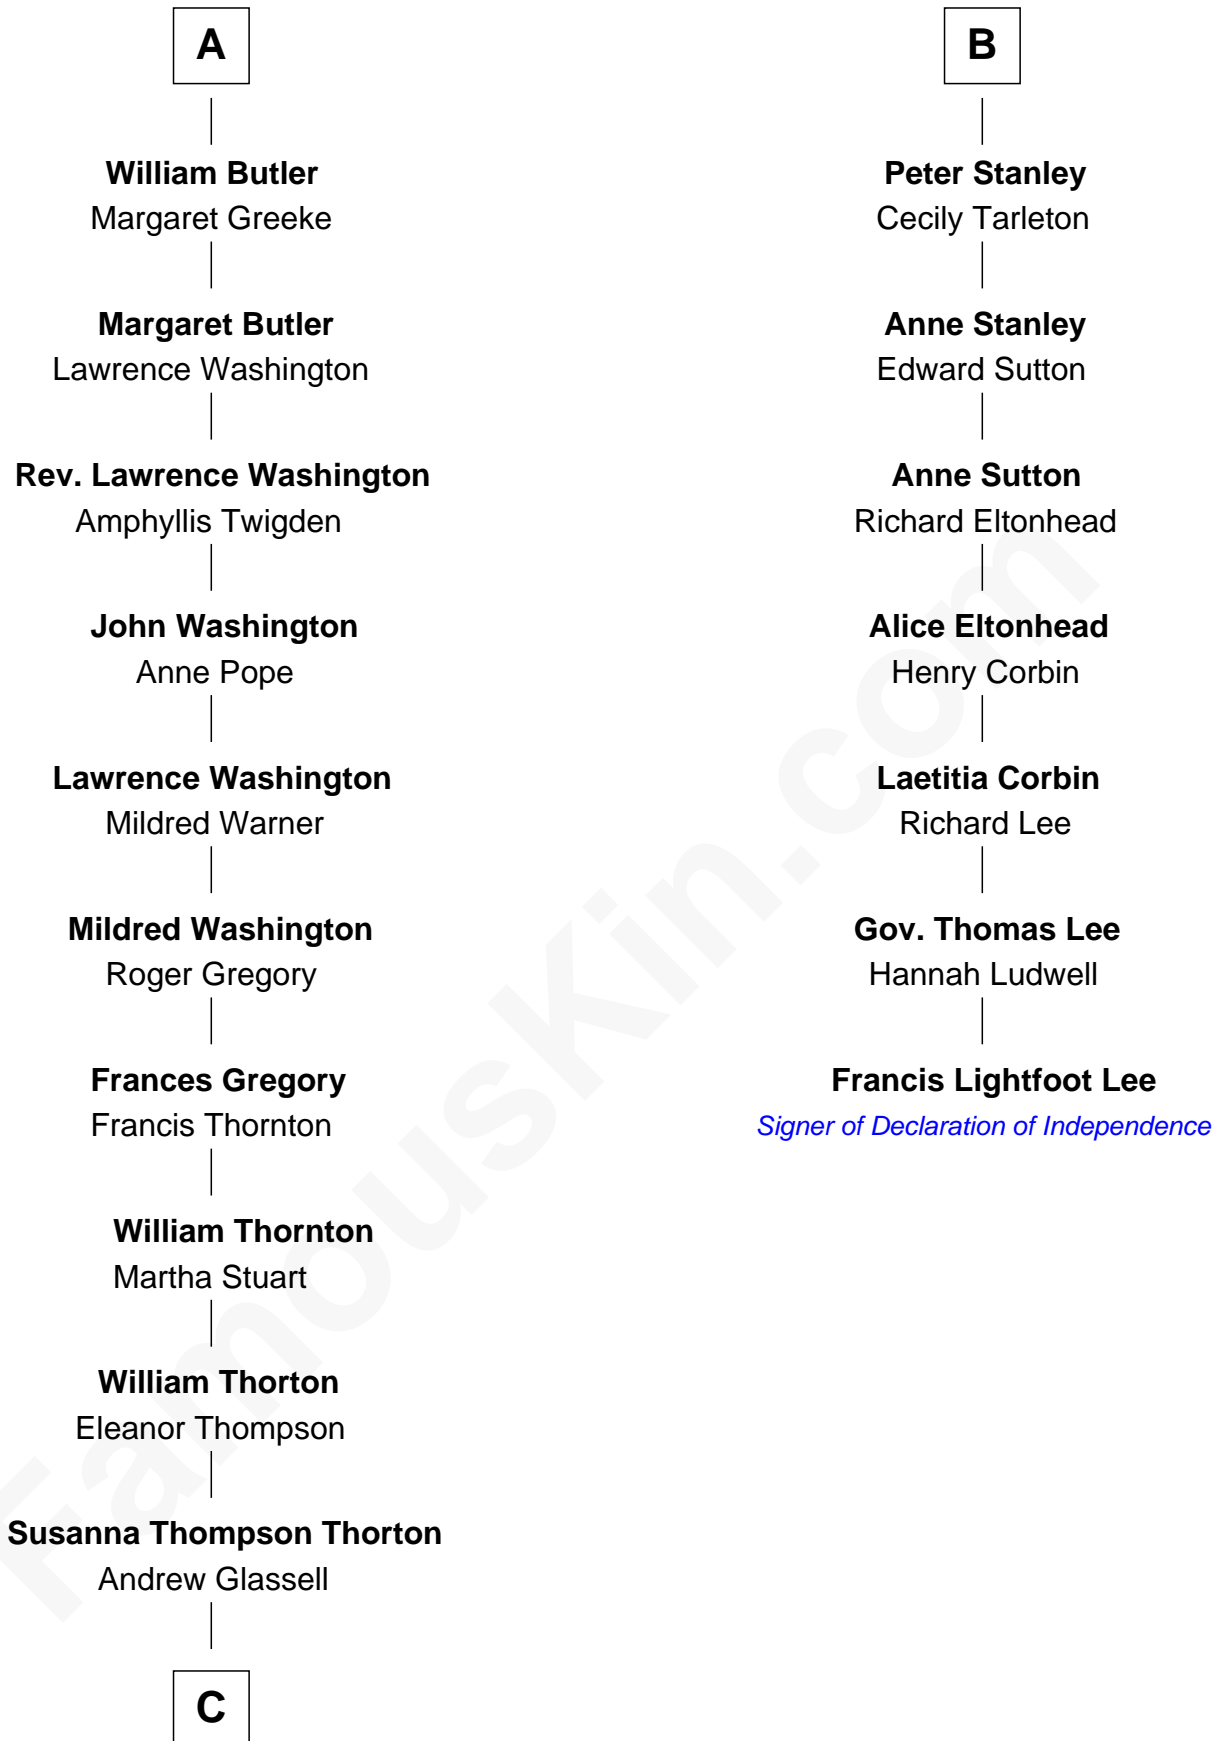

**FamousKin.com**  
**Relationship Chart of**  
**General George S. Patton**  
*U.S. Army - World War II*

**13th cousin 6 times removed of**  
**Francis Lightfoot Lee**  
*Signer of the Declaration of Independence*

**C**

—  
**Susan Thornton Glassell**

George Smith Patton

—  
**George Smith Patton**

Ruth Wilson

—  
**General George S. Patton**

*U.S. Army - World War II*

FamousKin.com