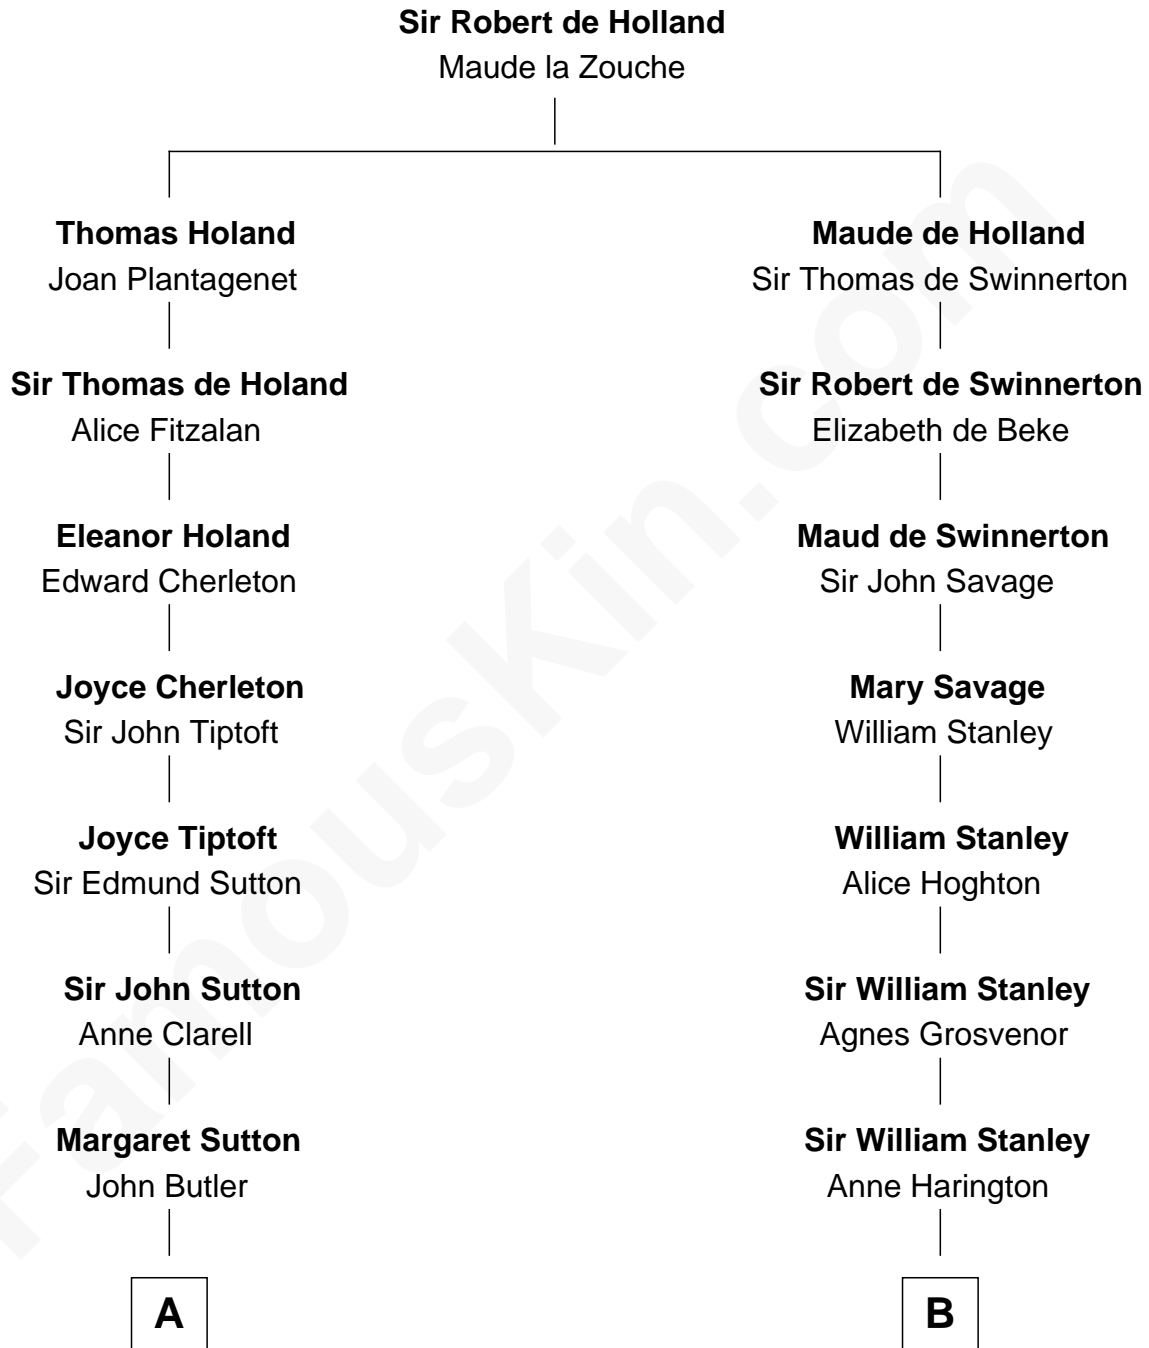

**FamousKin.com**  
**Relationship Chart of**  
**General George S. Patton**  
*U.S. Army - World War II*

**13th cousin 6 times removed of**  
**Francis Lightfoot Lee**  
*Signer of the Declaration of Independence*

**C**

—  
**Susan Thornton Glassell**

George Smith Patton

—  
**George Smith Patton**

Ruth Wilson

—  
**General George S. Patton**

*U.S. Army - World War II*

FamousKin.com