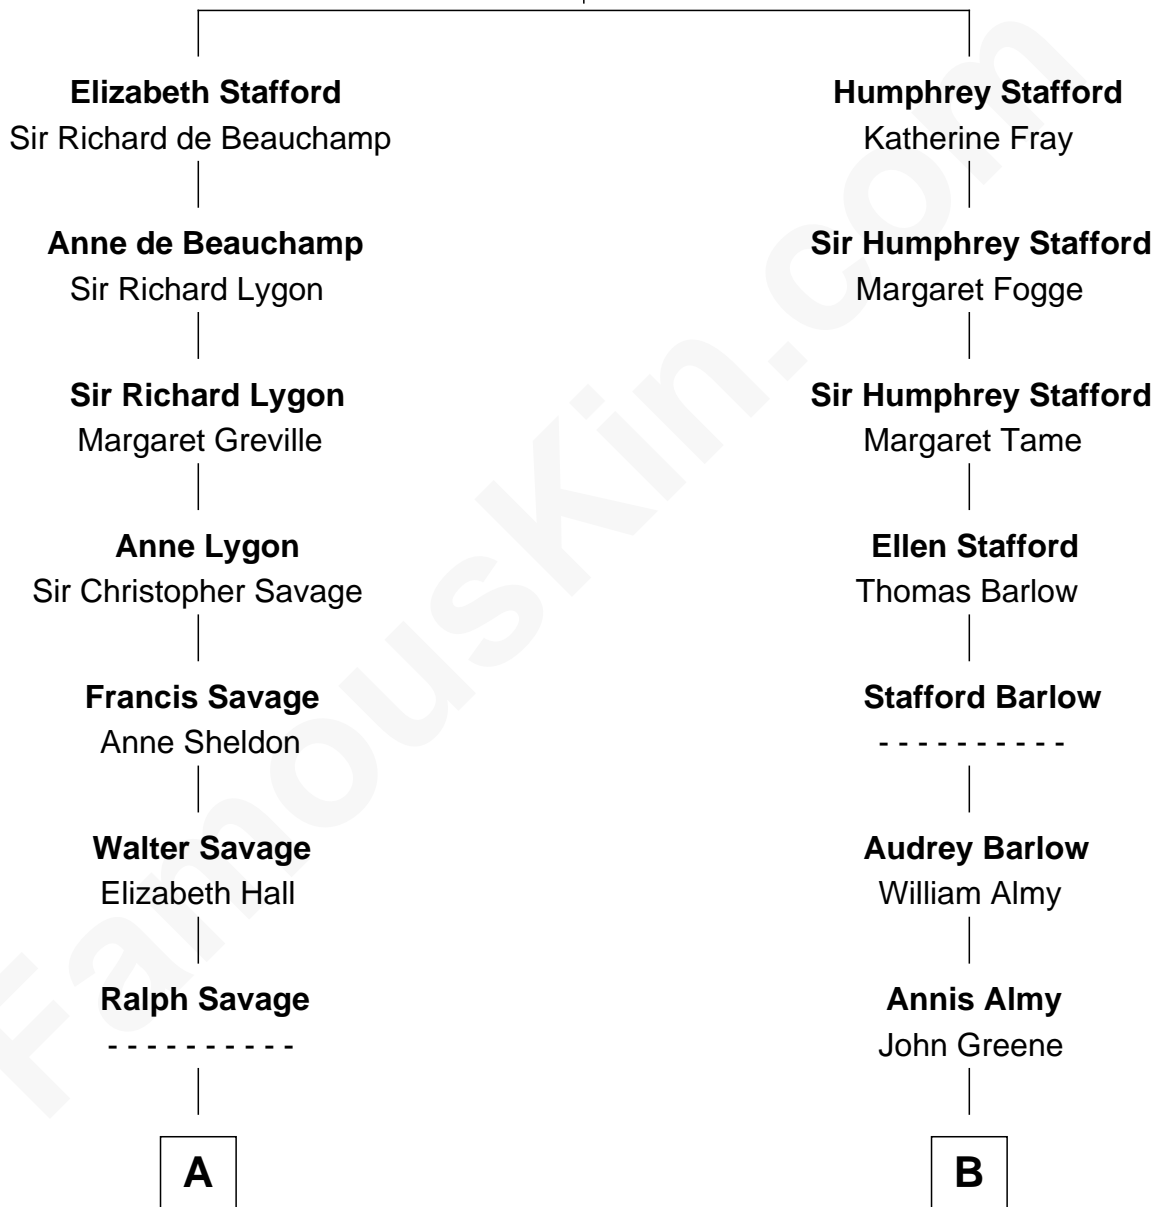

**FamousKin.com**  
**Relationship Chart of**  
**General George S. Patton**  
*U.S. Army - World War II*

16th cousin 2 times removed of

**Amy Adams**  
*Movie Actress*

**Sir Humphrey Stafford**  
 Eleanor Aylesbury

C

|  
**Kathryn Hicken**  
Richard Kent Adams

|  
**Amy Adams**  
*Movie Actress*

FamousKin.com