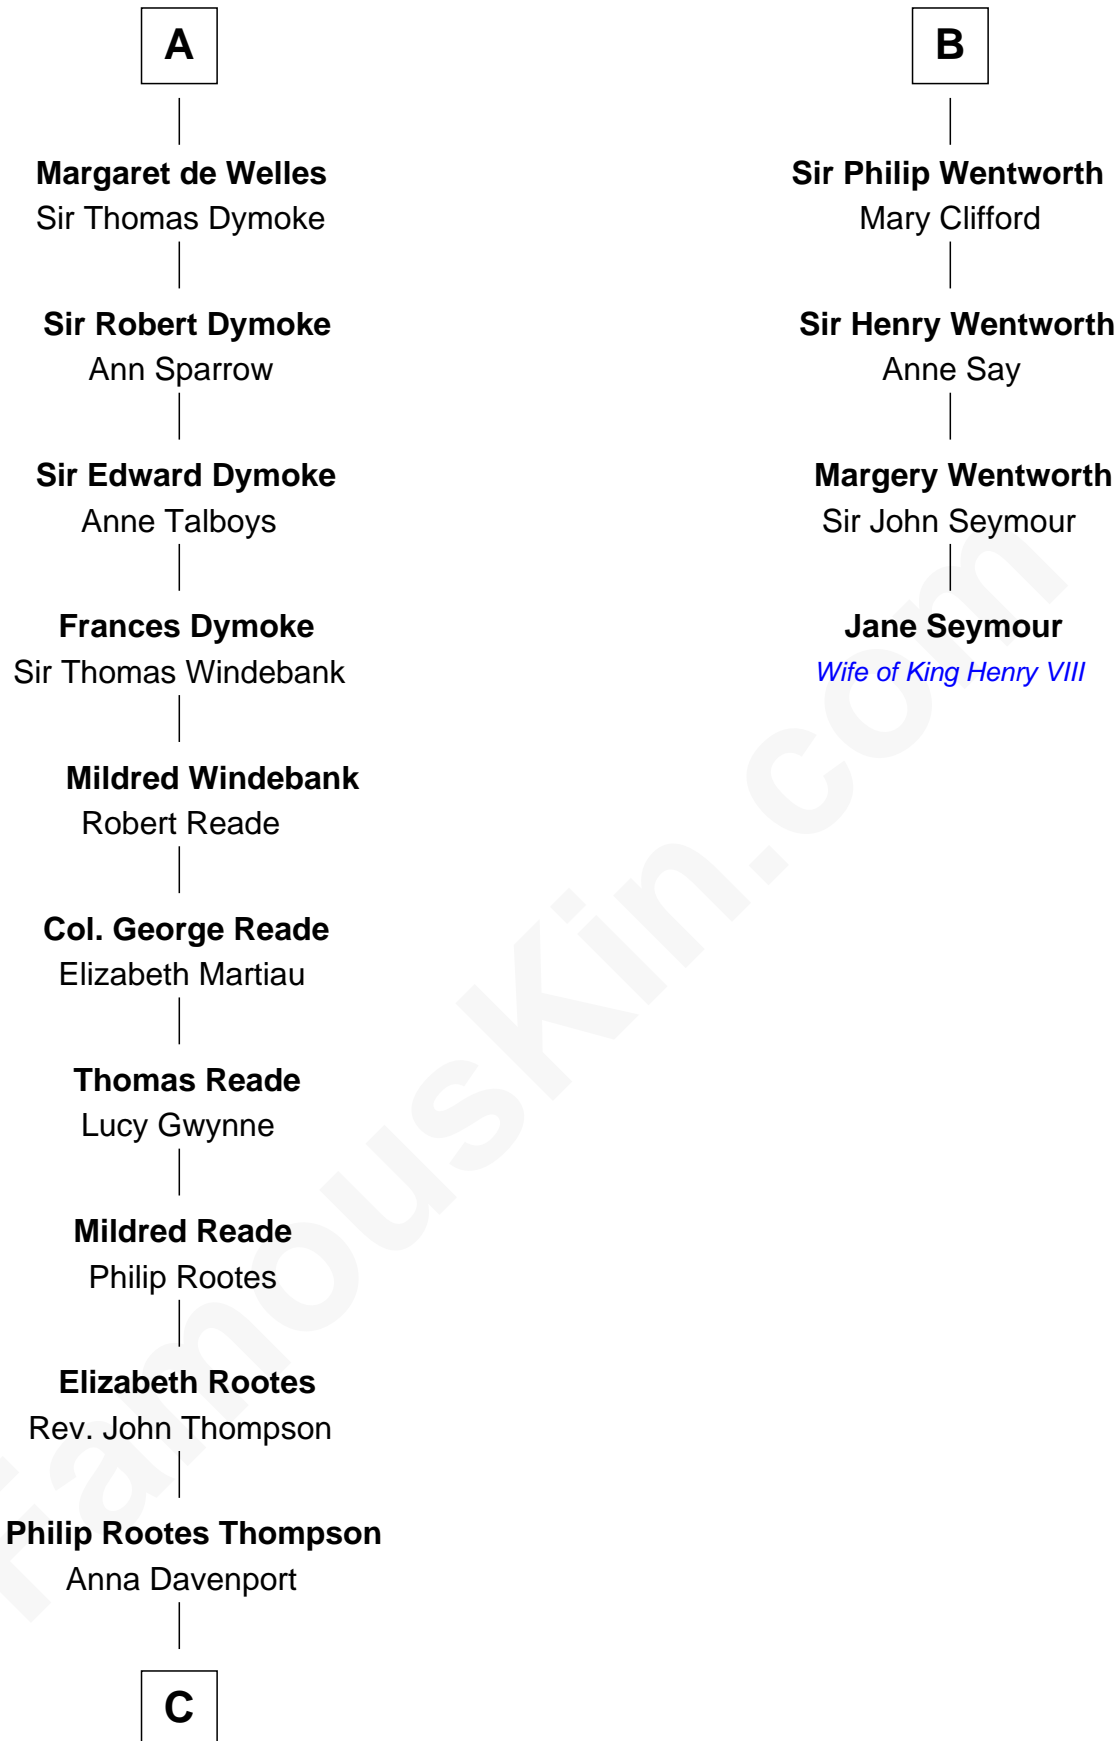

FamousKin.com
Relationship Chart of
General George S. Patton
U.S. Army - World War II

10th cousin 11 times removed of
Jane Seymour
3rd Wife of King Henry VIII

C

—
Eleanor Thompson

William Thorton

—
Susanna Thompson Thorton

Andrew Glassell

—
Susan Thornton Glassell

George Smith Patton

—
George Smith Patton

Ruth Wilson

—
General George S. Patton

U.S. Army - World War II