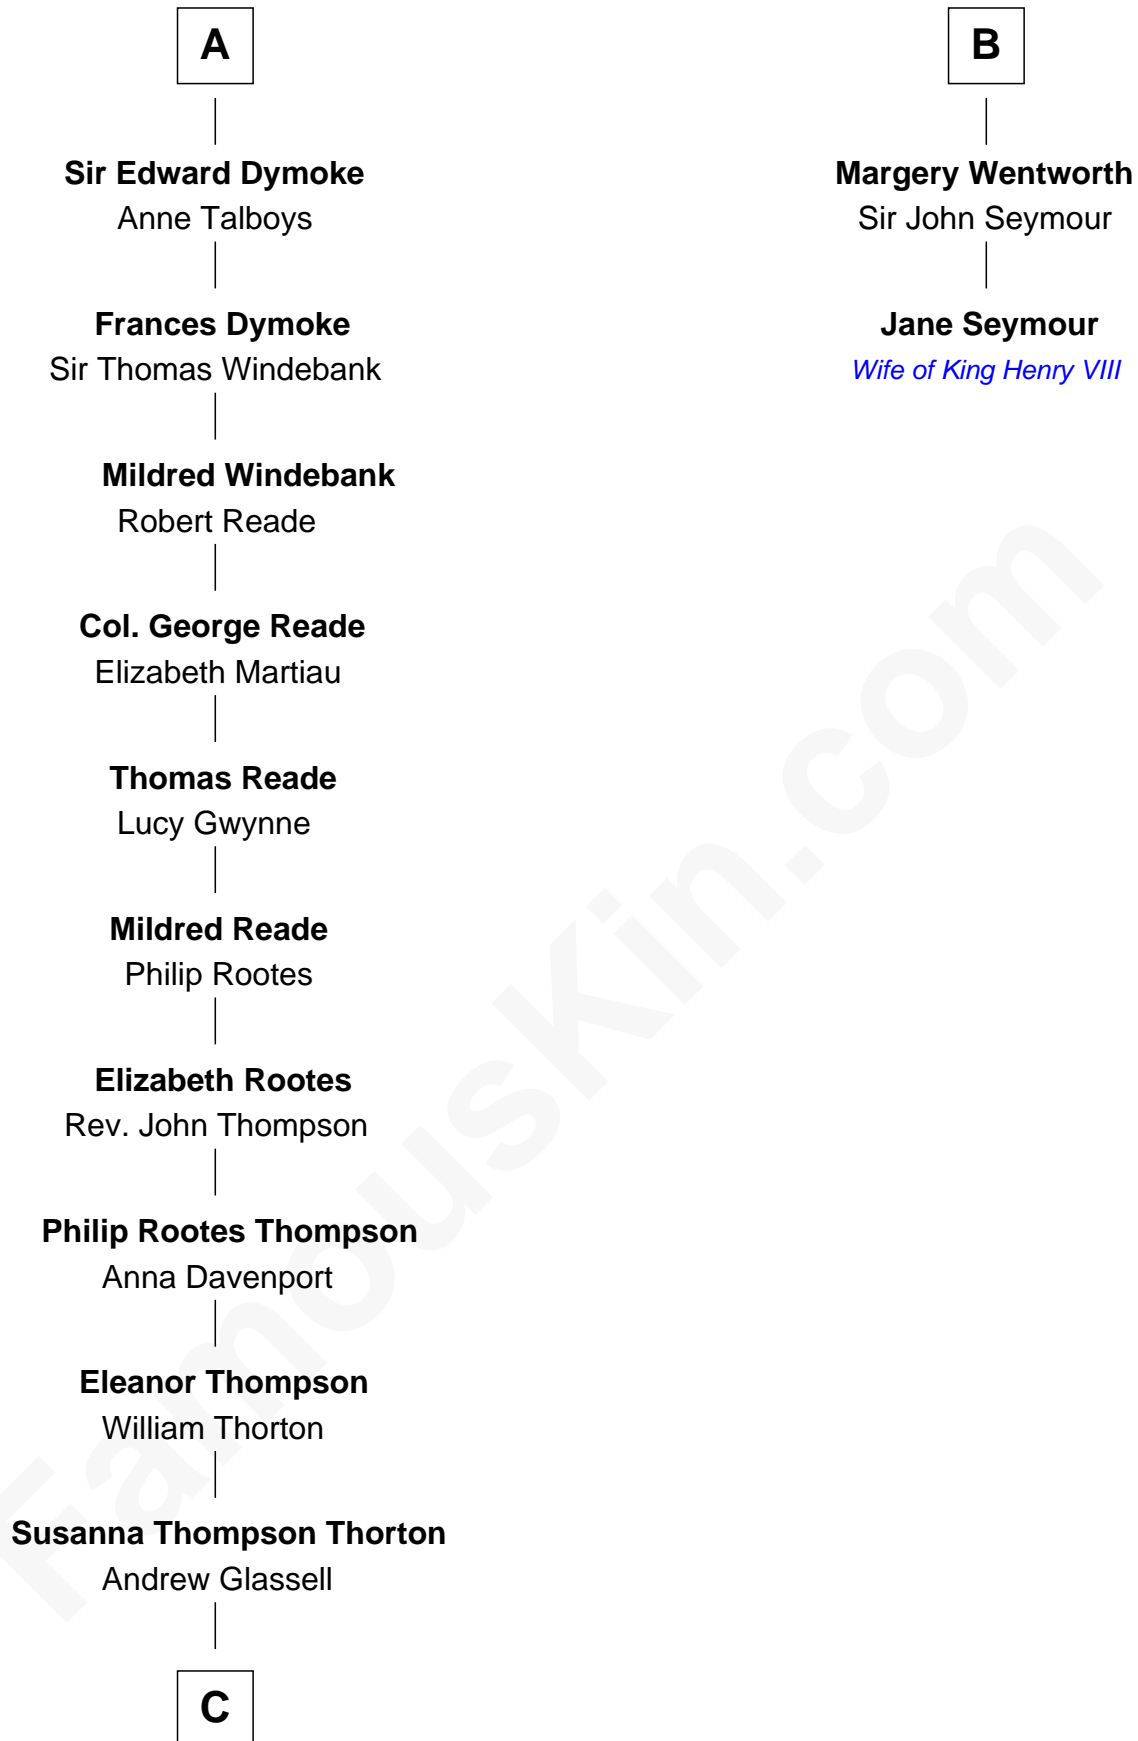

FamousKin.com

Relationship Chart of

General George S. Patton

U.S. Army - World War II

8th cousin 11 times removed of

Jane Seymour

3rd Wife of King Henry VIII

C

—
Susan Thornton Glassell

George Smith Patton

—
George Smith Patton

Ruth Wilson

—
General George S. Patton

U.S. Army - World War II

FamousKin.com