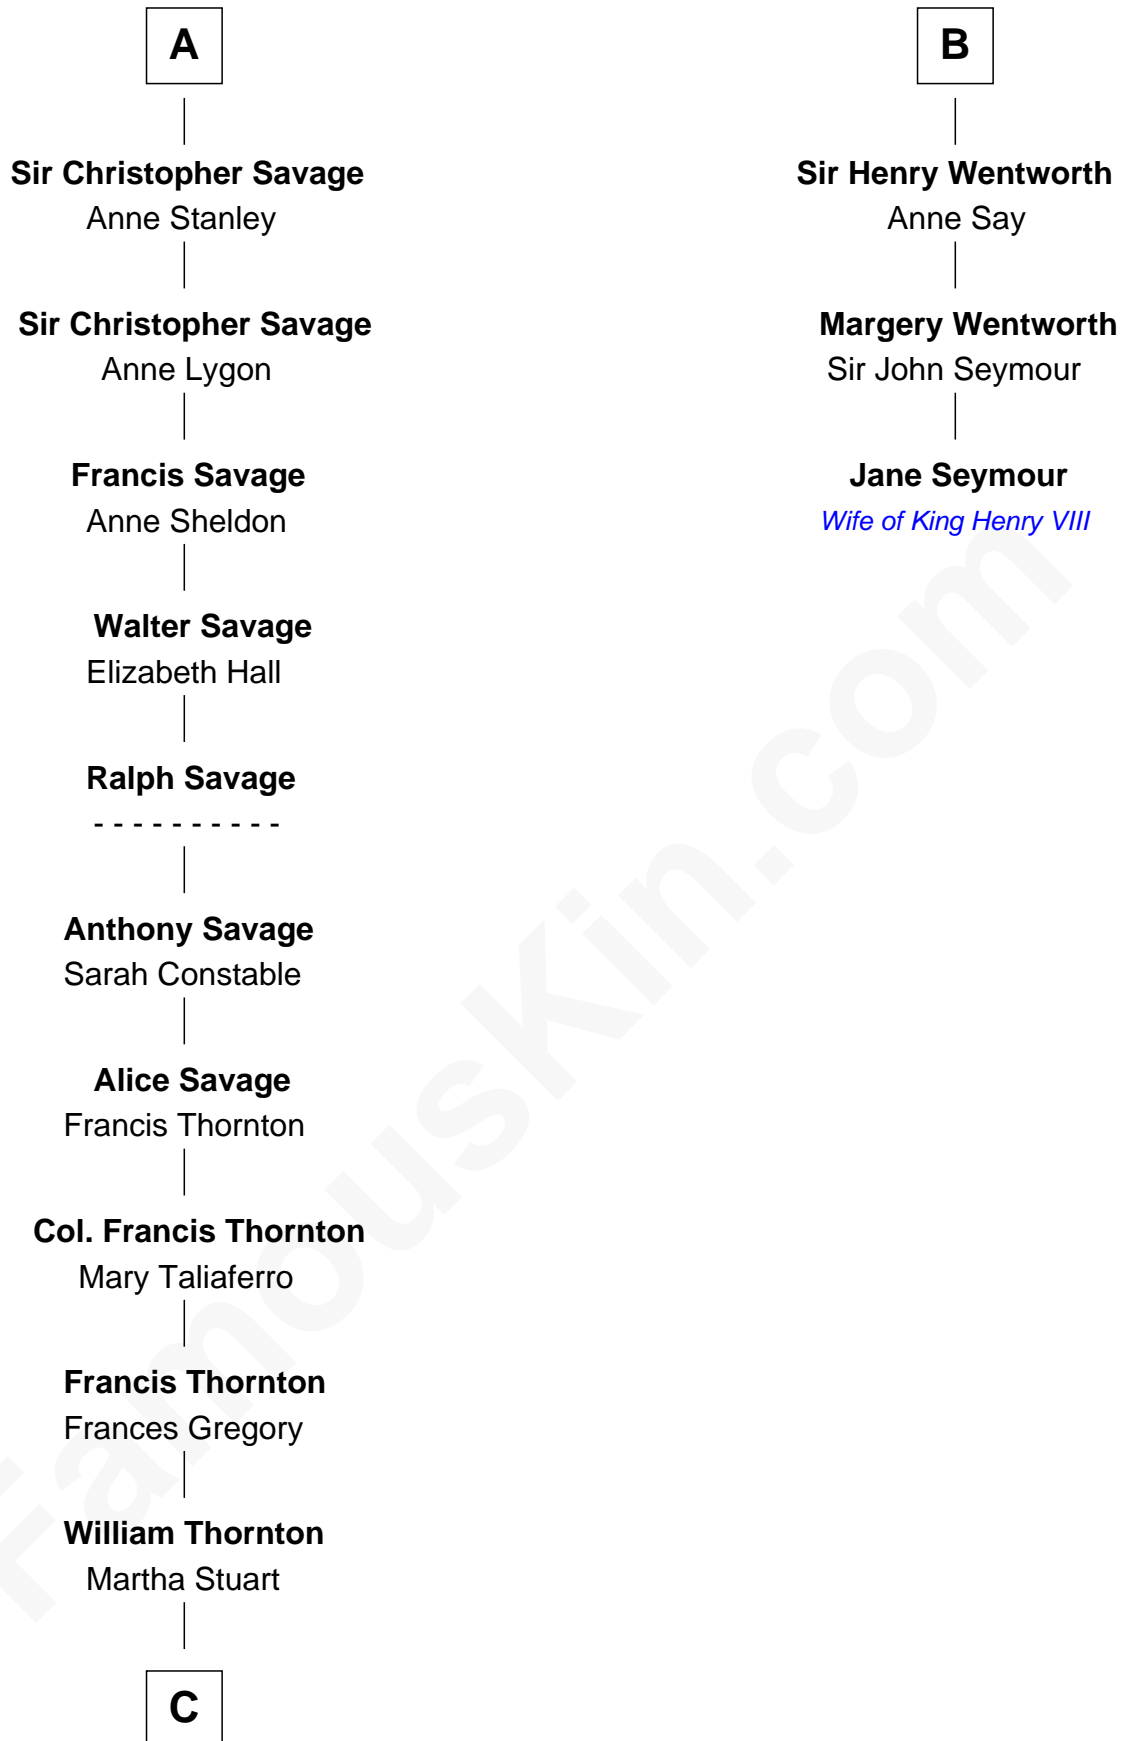

FamousKin.com
Relationship Chart of
General George S. Patton
U.S. Army - World War II

9th cousin 12 times removed of

Jane Seymour
3rd Wife of King Henry VIII

C

William Thorton
Eleanor Thompson

Susanna Thompson Thorton
Andrew Glassell