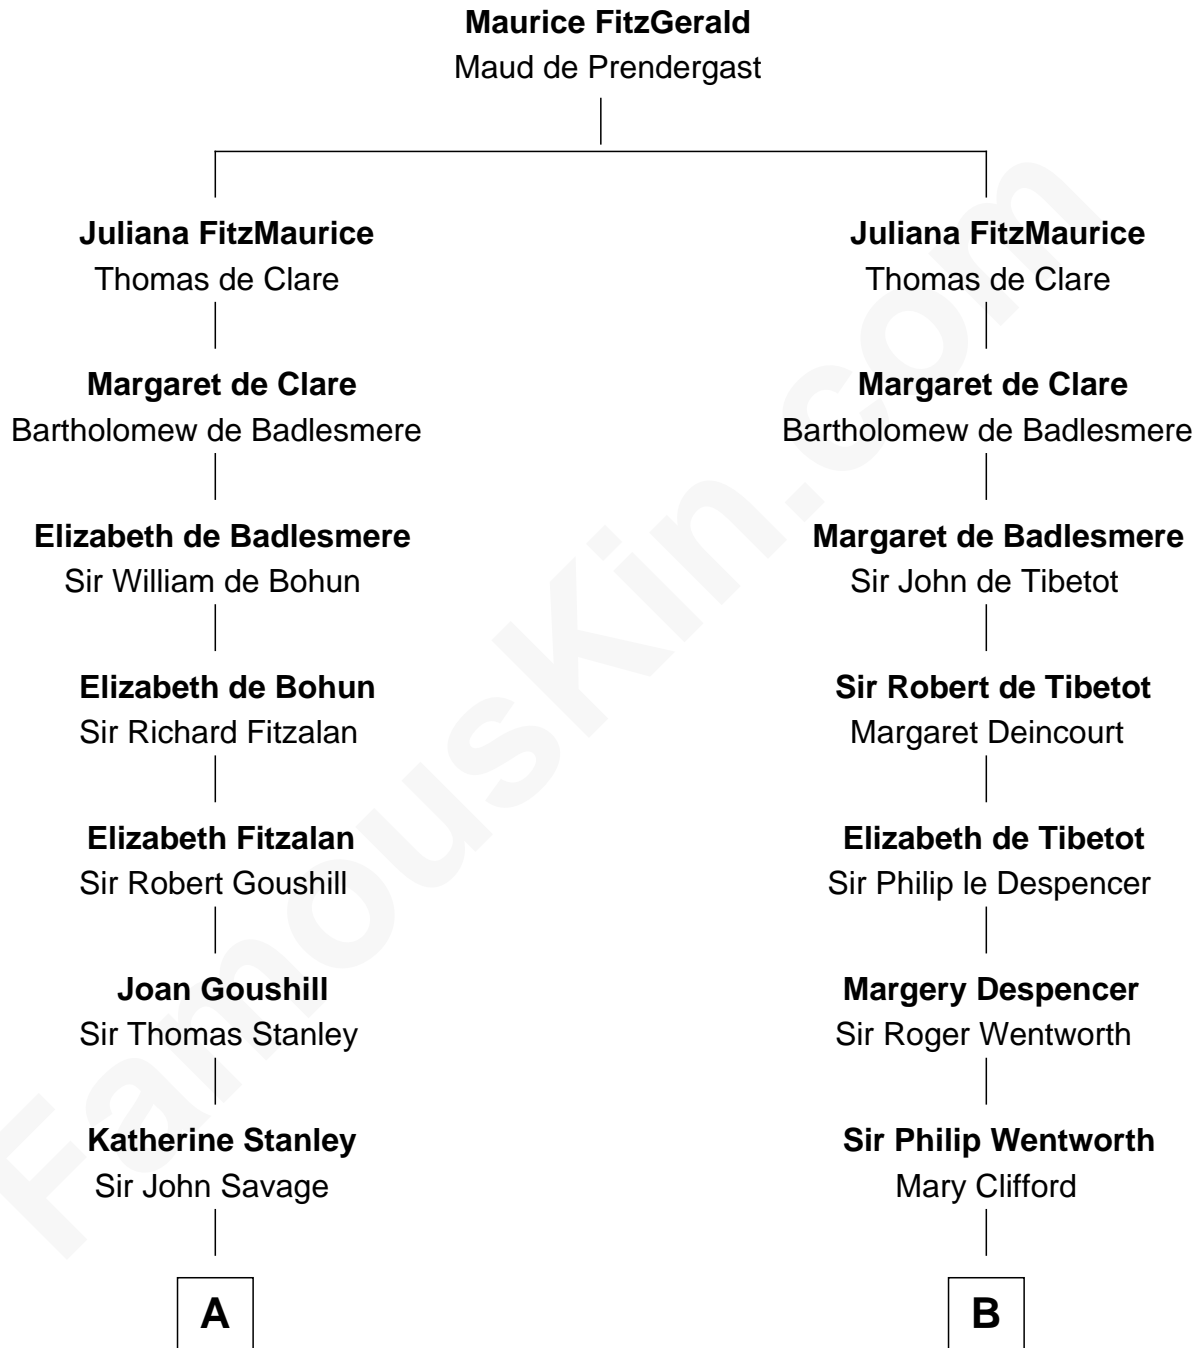

FamousKin.com
Relationship Chart of
General George S. Patton
U.S. Army - World War II

9th cousin 12 times removed of

Jane Seymour
3rd Wife of King Henry VIII

C

William Thorton
Eleanor Thompson

Susanna Thompson Thorton
Andrew Glassell

Susan Thornton Glassell
George Smith Patton

George Smith Patton
Ruth Wilson

General George S. Patton
U.S. Army - World War II

FamousKin.com