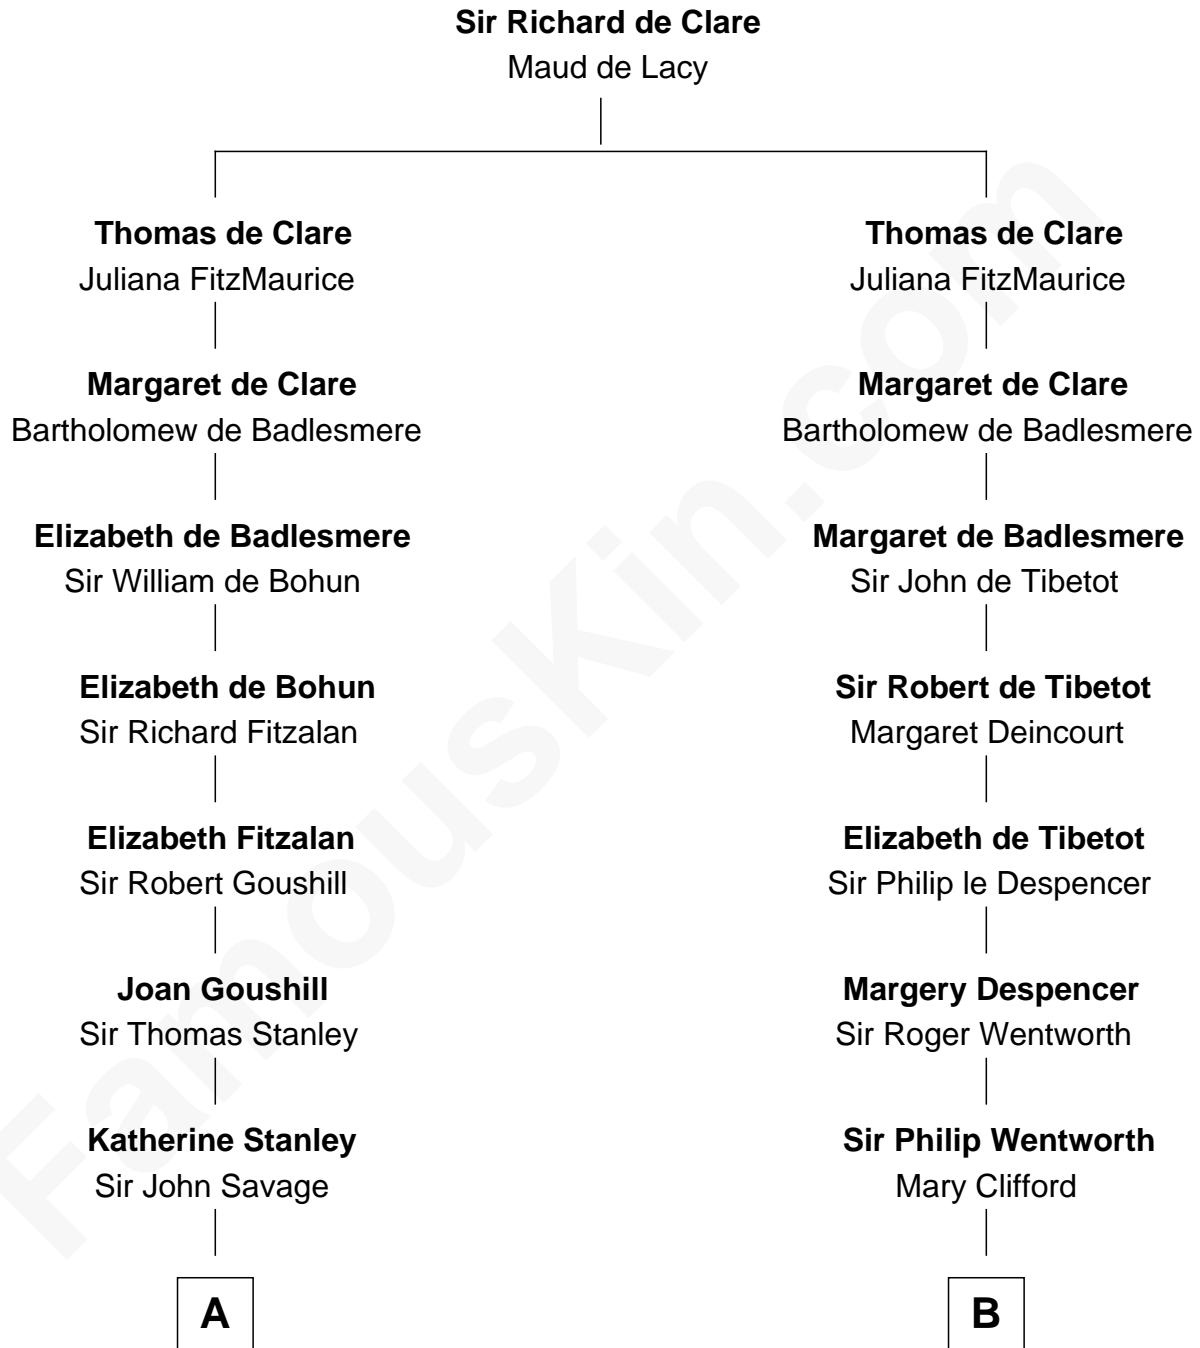

FamousKin.com
Relationship Chart of
General George S. Patton
U.S. Army - World War II

9th cousin 12 times removed of

Jane Seymour
3rd Wife of King Henry VIII

C

William Thorton
Eleanor Thompson

Susanna Thompson Thorton
Andrew Glassell

Susan Thornton Glassell
George Smith Patton

George Smith Patton
Ruth Wilson

General George S. Patton
U.S. Army - World War II

FamousKin.com