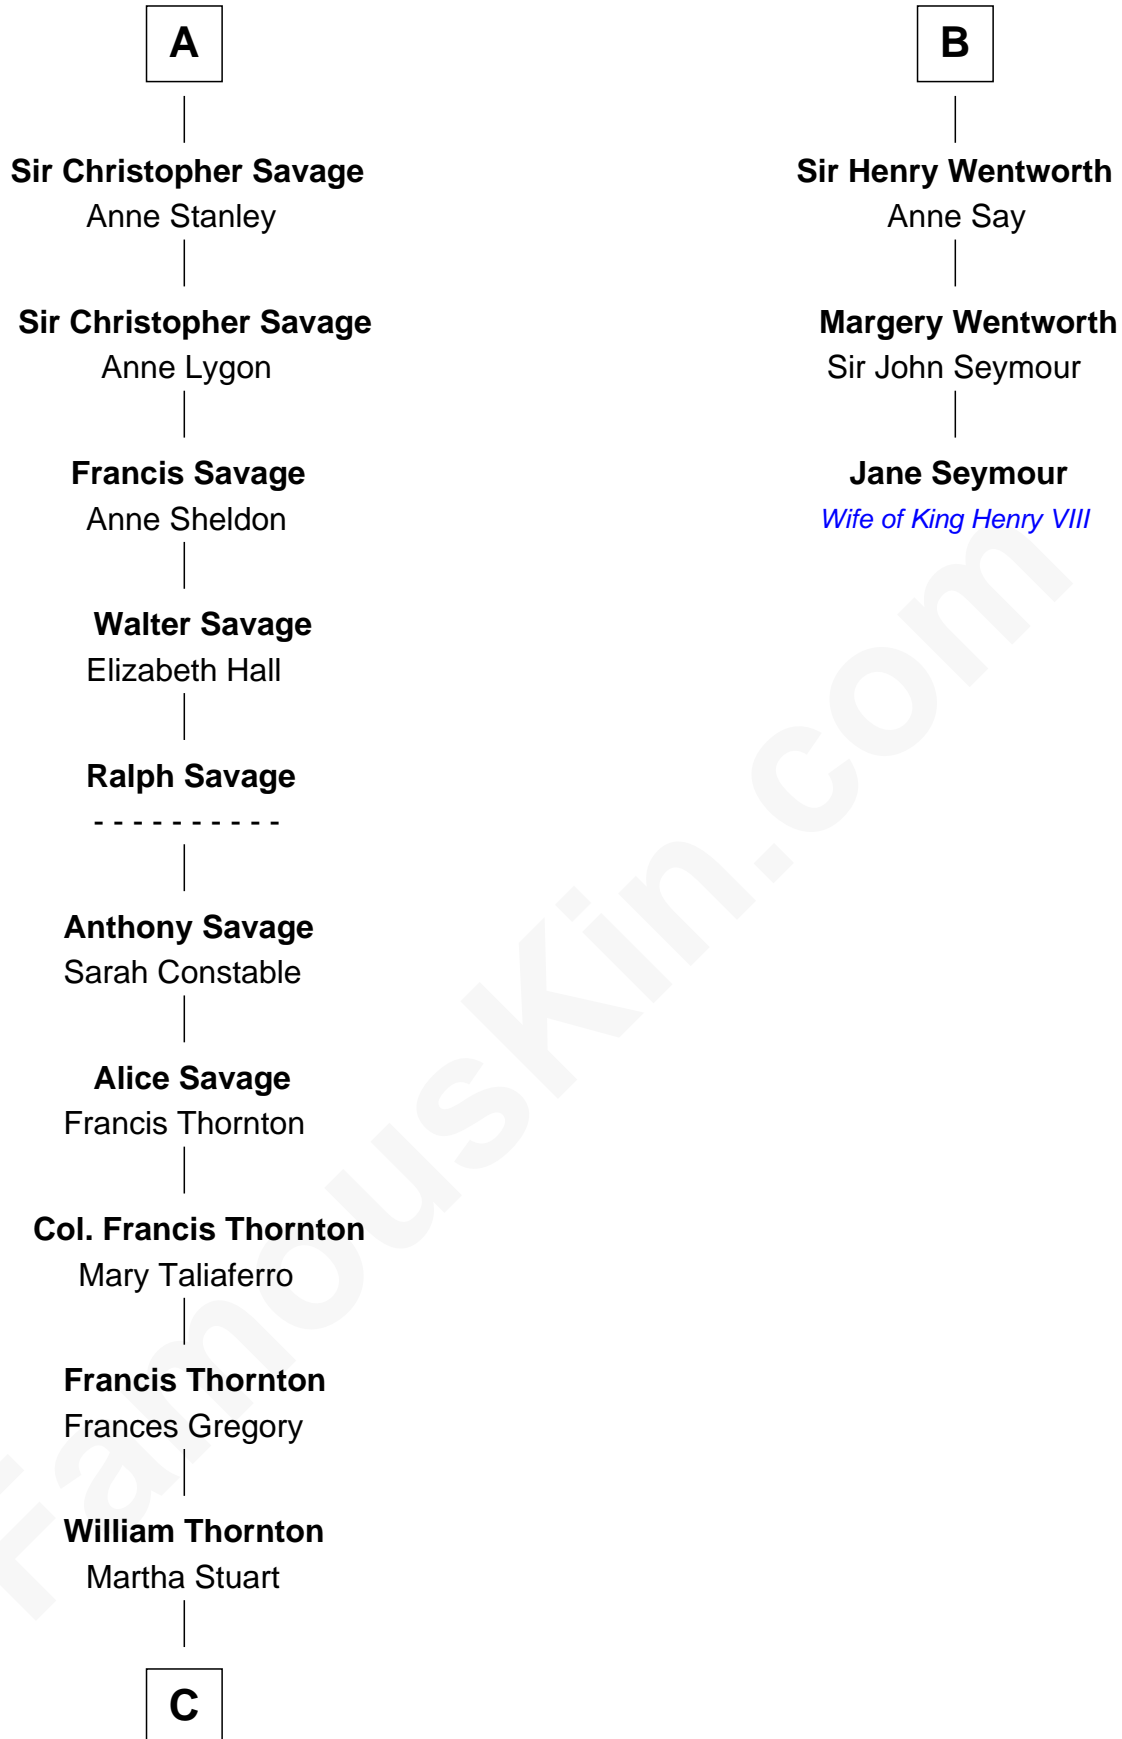

FamousKin.com
Relationship Chart of
General George S. Patton
U.S. Army - World War II

9th cousin 12 times removed of

Jane Seymour
3rd Wife of King Henry VIII

C

William Thorton
Eleanor Thompson

Susanna Thompson Thorton
Andrew Glassell