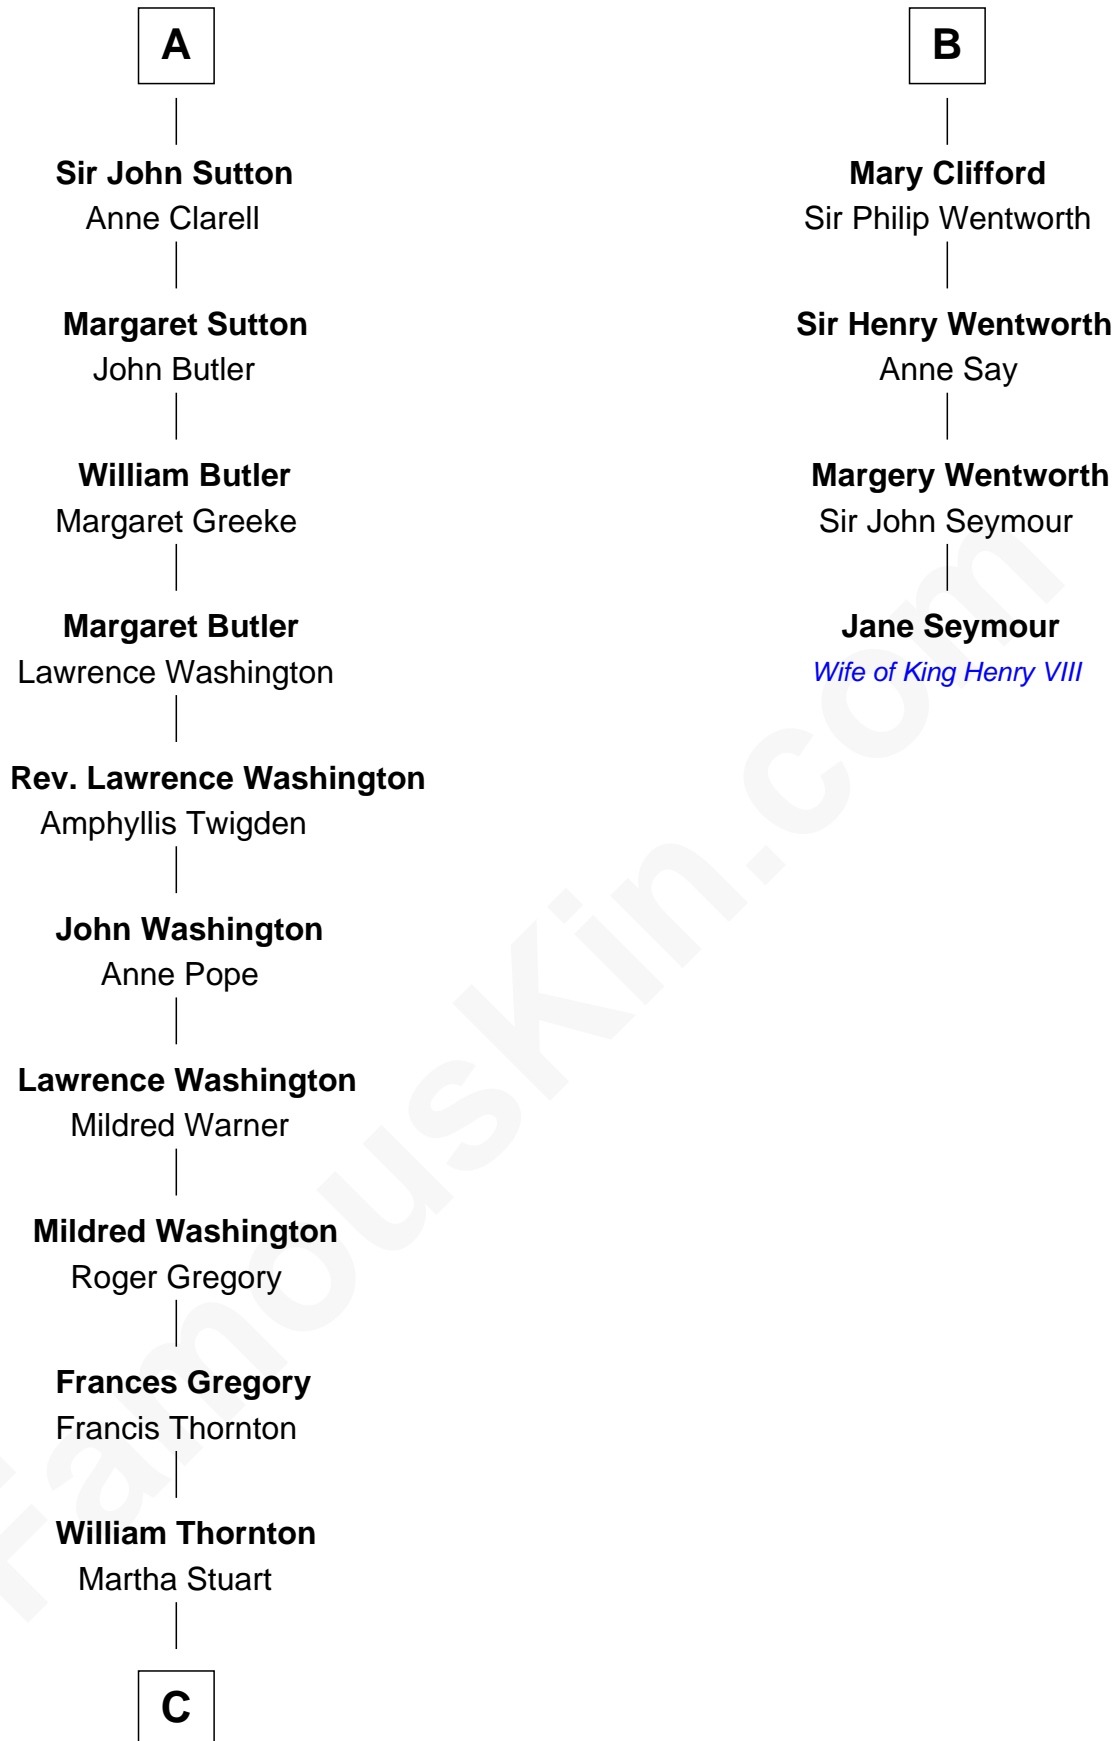

**FamousKin.com**  
**Relationship Chart of**  
**General George S. Patton**  
*U.S. Army - World War II*

**10th cousin 11 times removed of**  
**Jane Seymour**  
*3rd Wife of King Henry VIII*

FamousKin.com