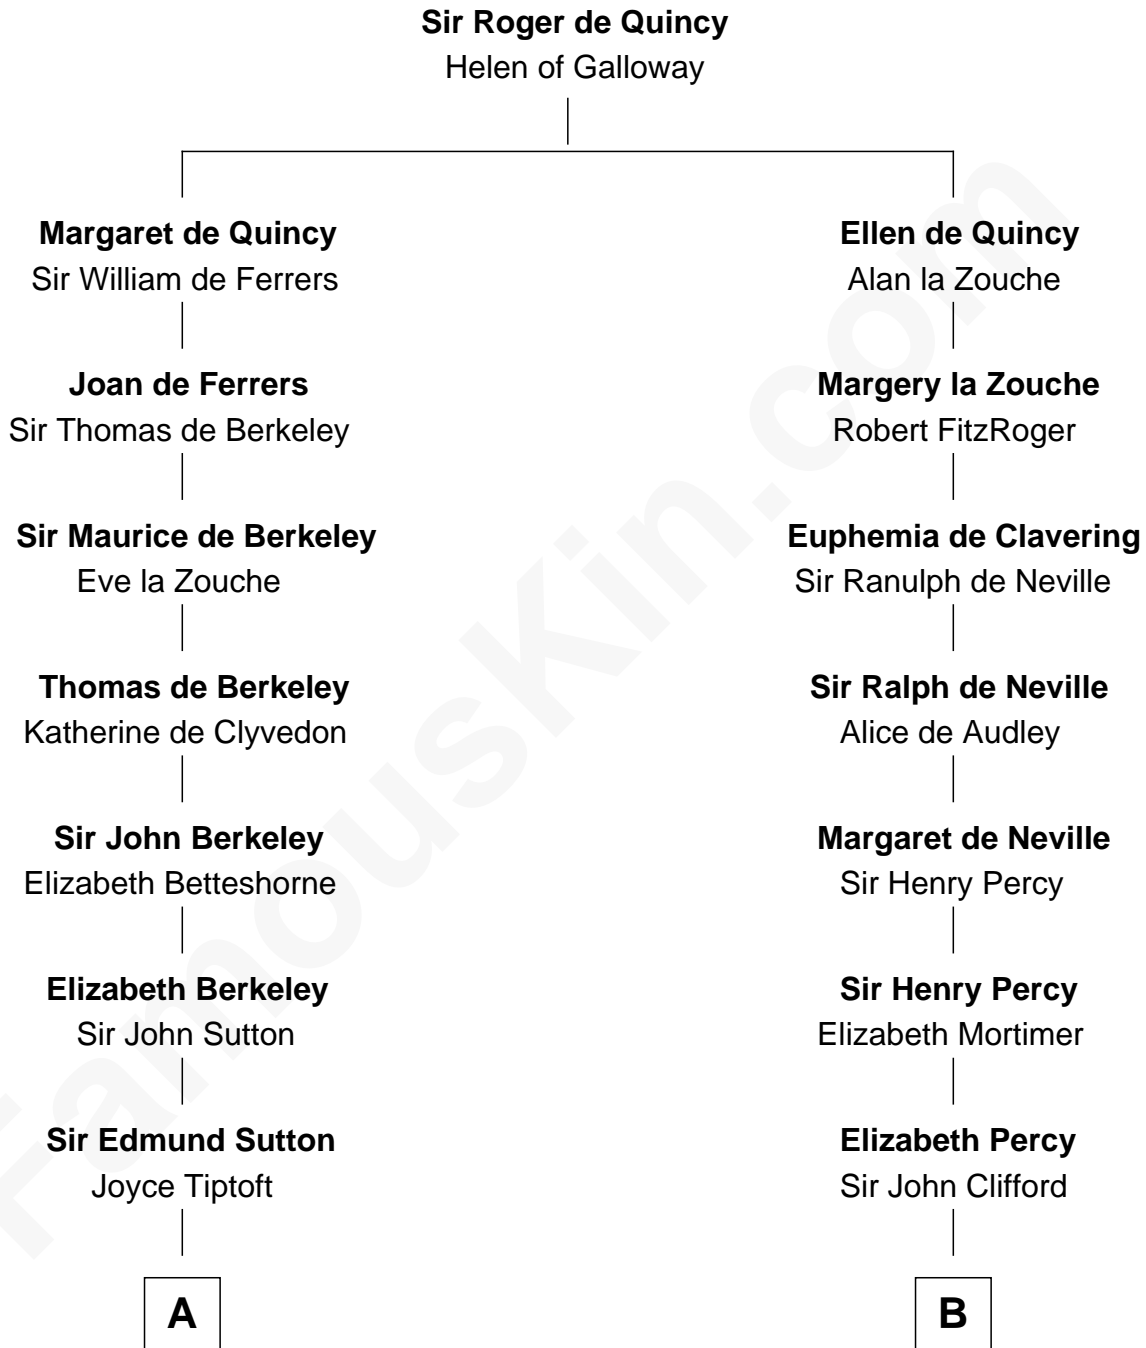

**FamousKin.com**  
**Relationship Chart of**  
**General George S. Patton**  
*U.S. Army - World War II*

**10th cousin 11 times removed of**  
**Jane Seymour**  
*3rd Wife of King Henry VIII*

FamousKin.com