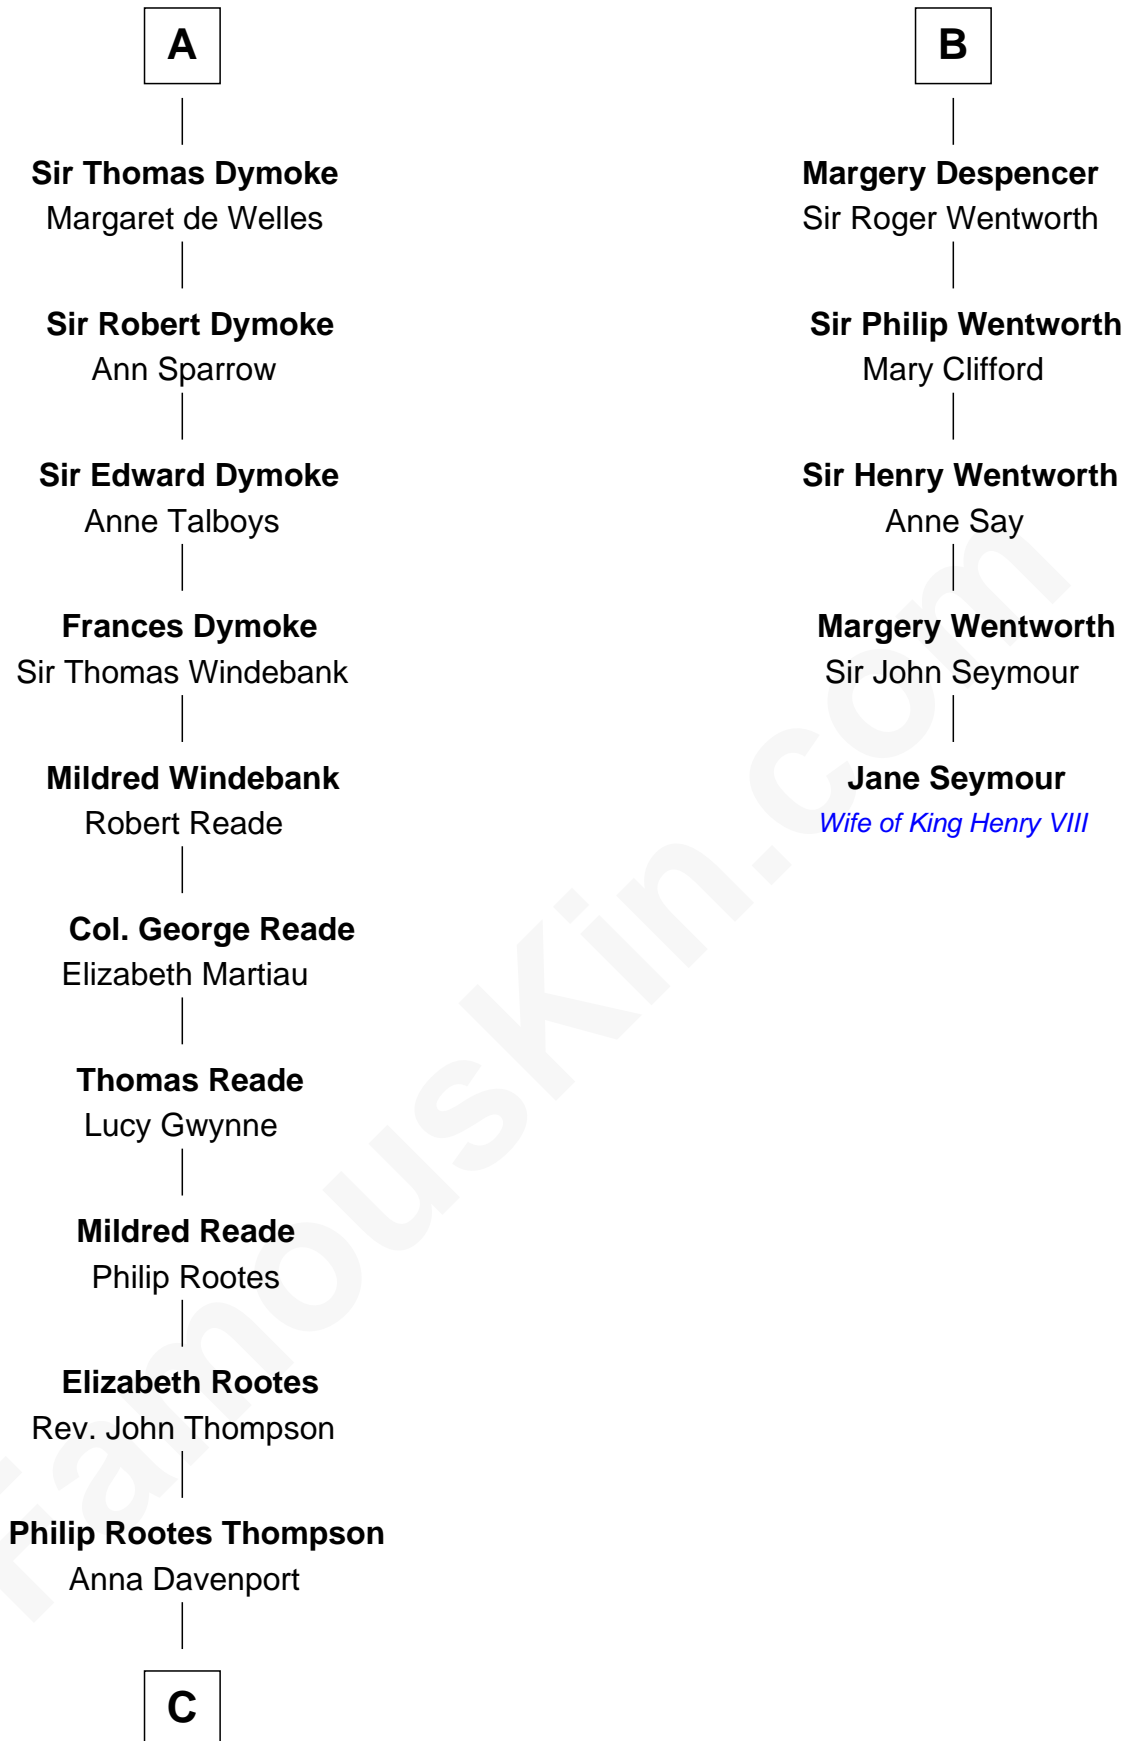

FamousKin.com
Relationship Chart of
General George S. Patton
U.S. Army - World War II

11th cousin 10 times removed of
Jane Seymour
3rd Wife of King Henry VIII

C

—
Eleanor Thompson

William Thorton

—
Susanna Thompson Thorton

Andrew Glassell

—
Susan Thornton Glassell

George Smith Patton

—
George Smith Patton

Ruth Wilson

—
General George S. Patton

U.S. Army - World War II