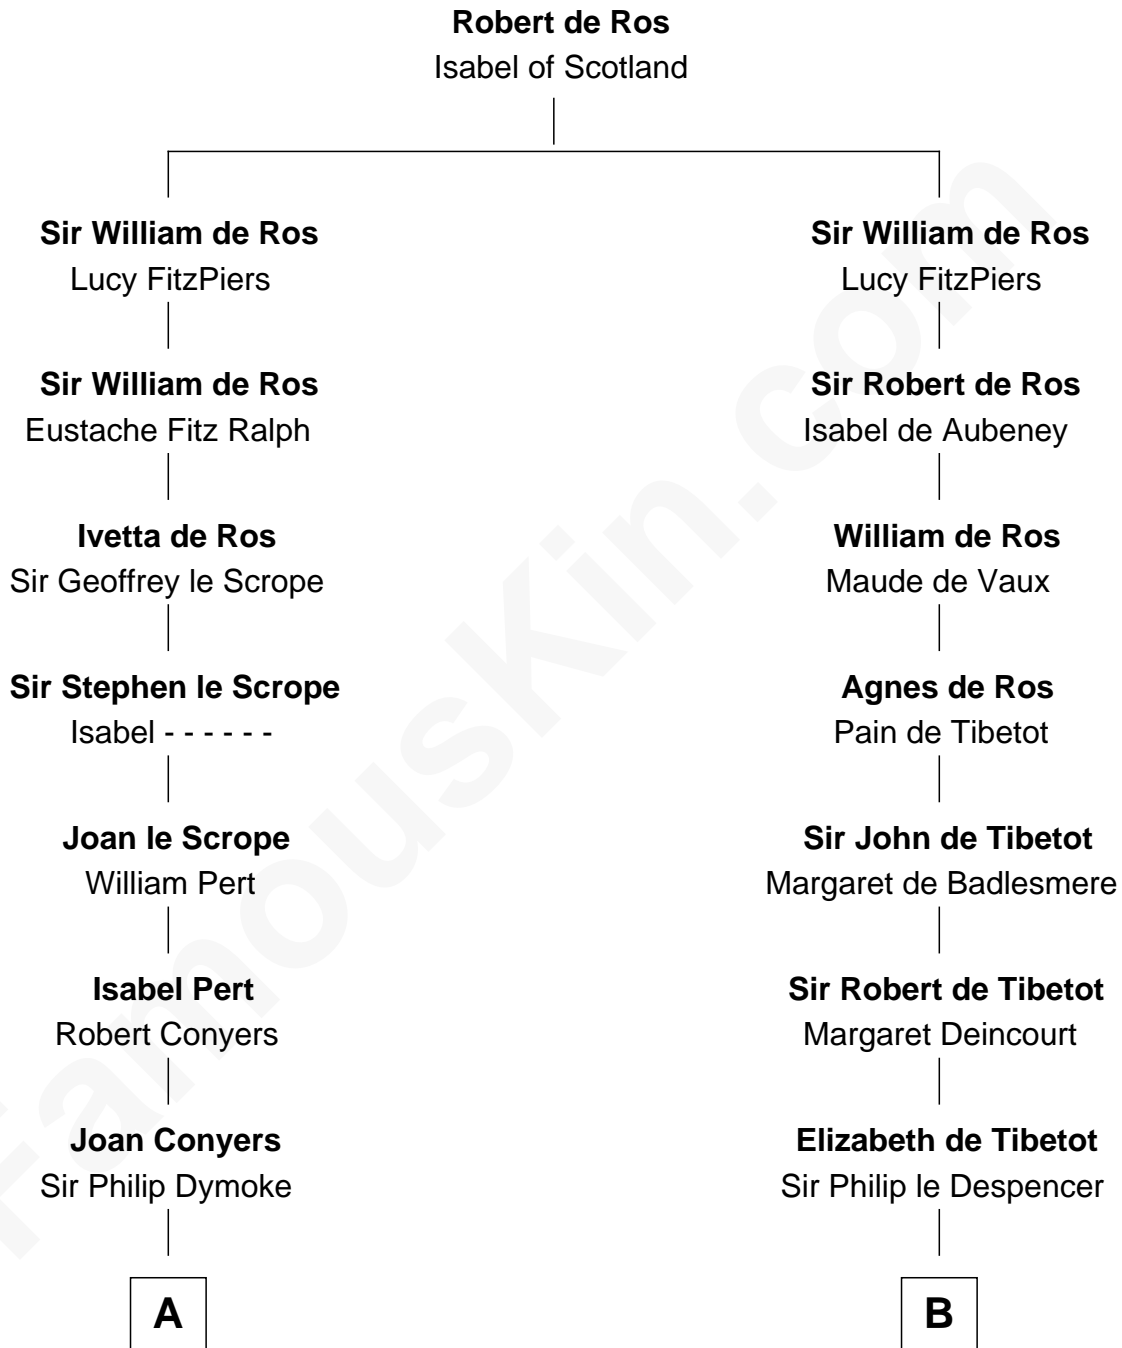

FamousKin.com
Relationship Chart of
General George S. Patton
U.S. Army - World War II

11th cousin 10 times removed of
Jane Seymour
3rd Wife of King Henry VIII

C

—
Eleanor Thompson

William Thorton

—
Susanna Thompson Thorton

Andrew Glassell

—
Susan Thornton Glassell

George Smith Patton

—
George Smith Patton

Ruth Wilson

—
General George S. Patton

U.S. Army - World War II