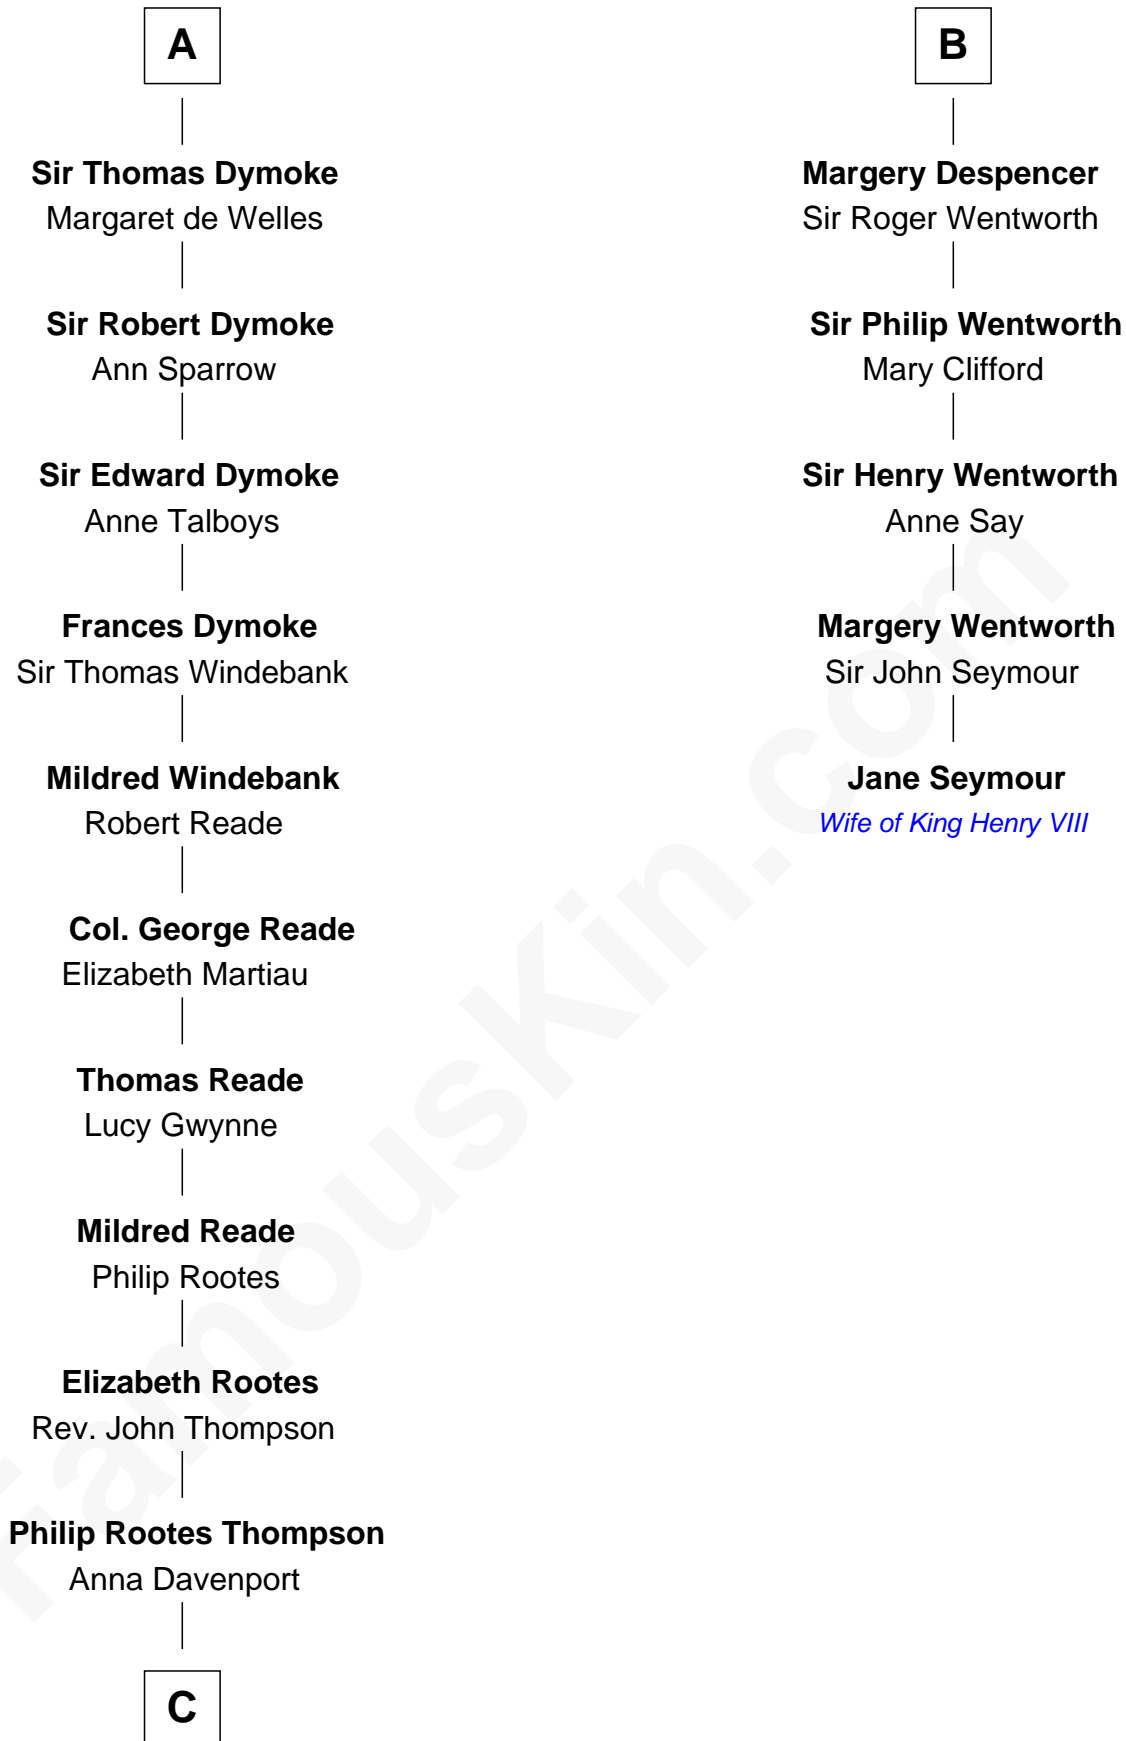

**FamousKin.com**  
**Relationship Chart of**  
**General George S. Patton**  
*U.S. Army - World War II*

**11th cousin 10 times removed of**  
**Jane Seymour**  
*3rd Wife of King Henry VIII*

**Reginald FitzPiers**

**C**

—  
**Eleanor Thompson**

William Thorton

—  
**Susanna Thompson Thorton**

Andrew Glassell

—  
**Susan Thornton Glassell**

George Smith Patton

—  
**George Smith Patton**