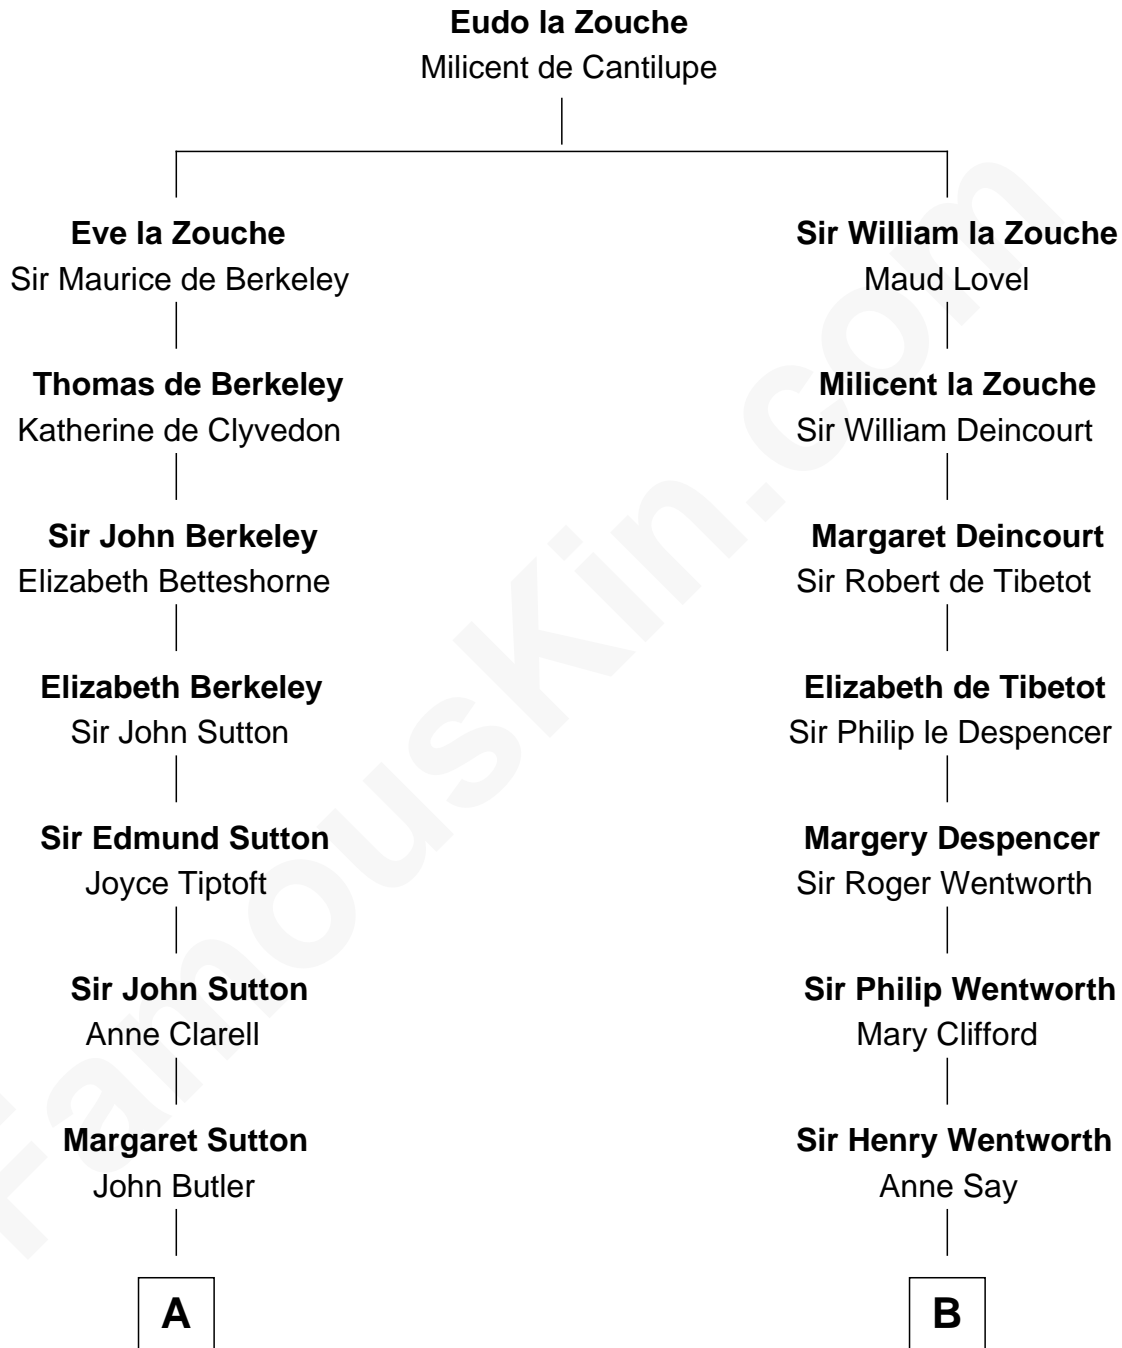

FamousKin.com
Relationship Chart of
General George S. Patton
U.S. Army - World War II

8th cousin 11 times removed of

Jane Seymour
3rd Wife of King Henry VIII

C

—
Susan Thornton Glassell

George Smith Patton

—
George Smith Patton

Ruth Wilson

—
General George S. Patton

U.S. Army - World War II

FamousKin.com