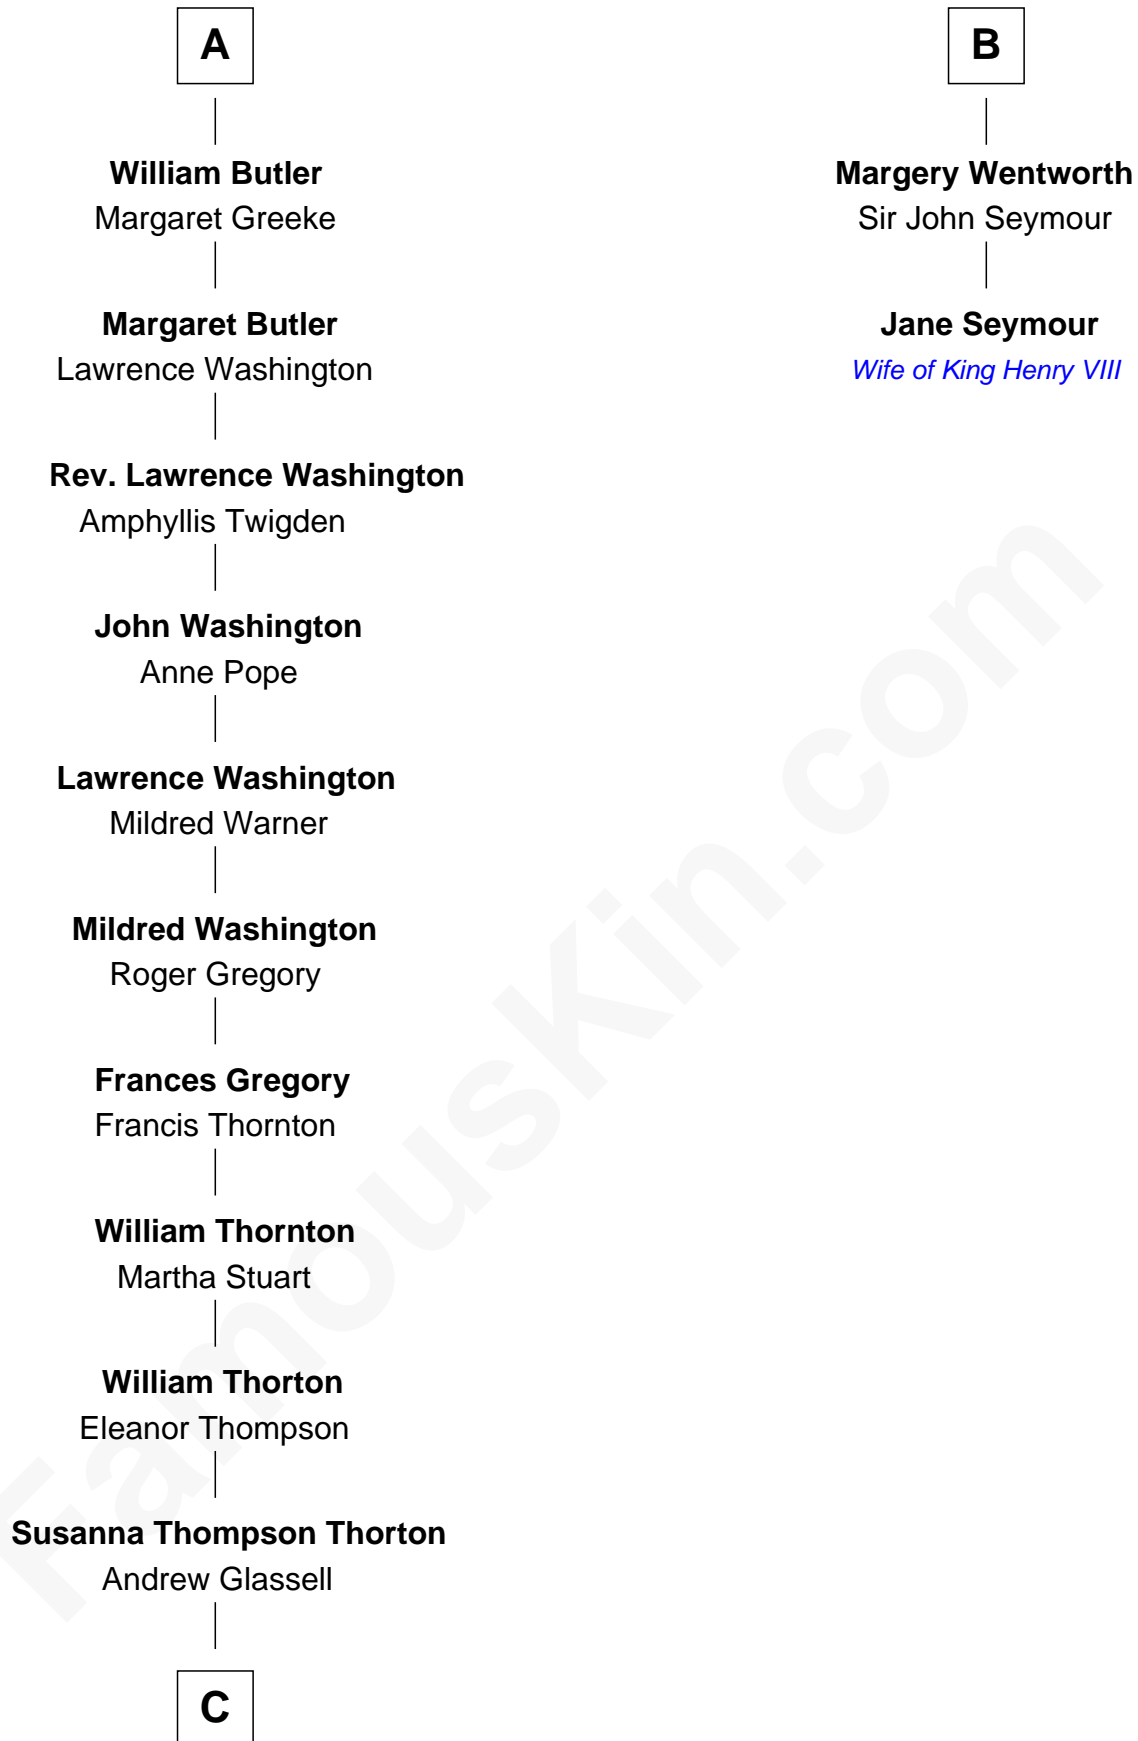

FamousKin.com
Relationship Chart of
General George S. Patton
U.S. Army - World War II

8th cousin 11 times removed of

Jane Seymour
3rd Wife of King Henry VIII

C

—
Susan Thornton Glassell

George Smith Patton

—
George Smith Patton

Ruth Wilson

—
General George S. Patton

U.S. Army - World War II

FamousKin.com