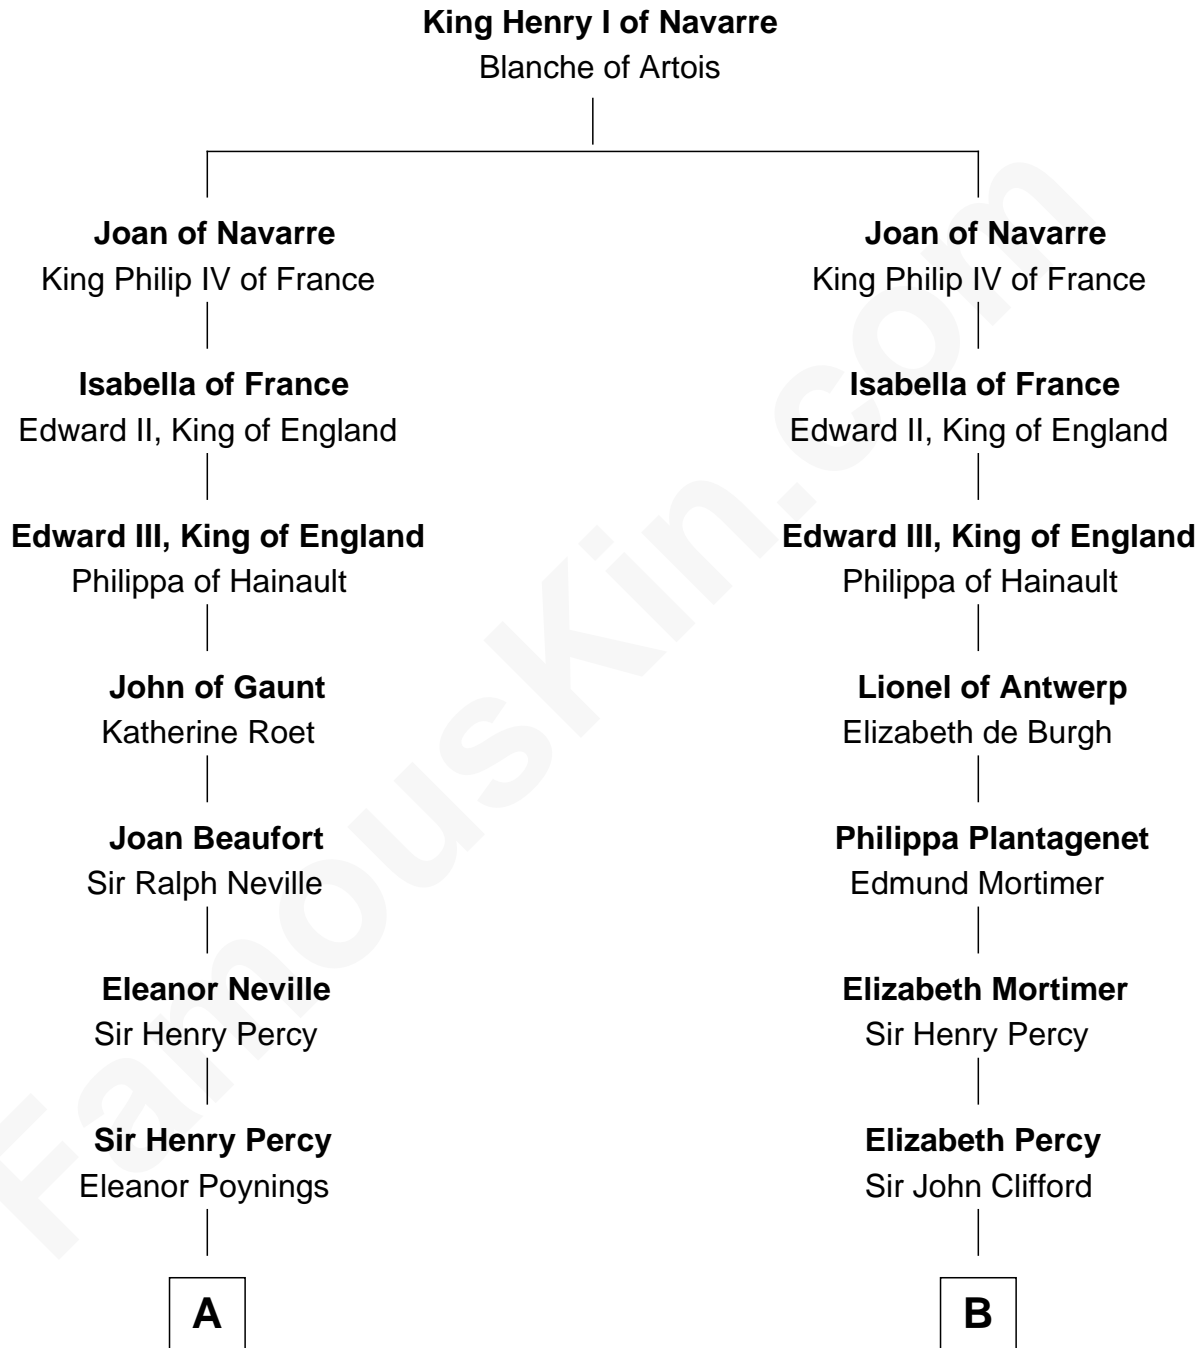

FamousKin.com
Relationship Chart of
General George S. Patton
U.S. Army - World War II

10th cousin 11 times removed of
Jane Seymour
3rd Wife of King Henry VIII

C

—
Eleanor Thompson

William Thorton

—
Susanna Thompson Thorton

Andrew Glassell

—
Susan Thornton Glassell

George Smith Patton

—
George Smith Patton

Ruth Wilson

—
General George S. Patton

U.S. Army - World War II