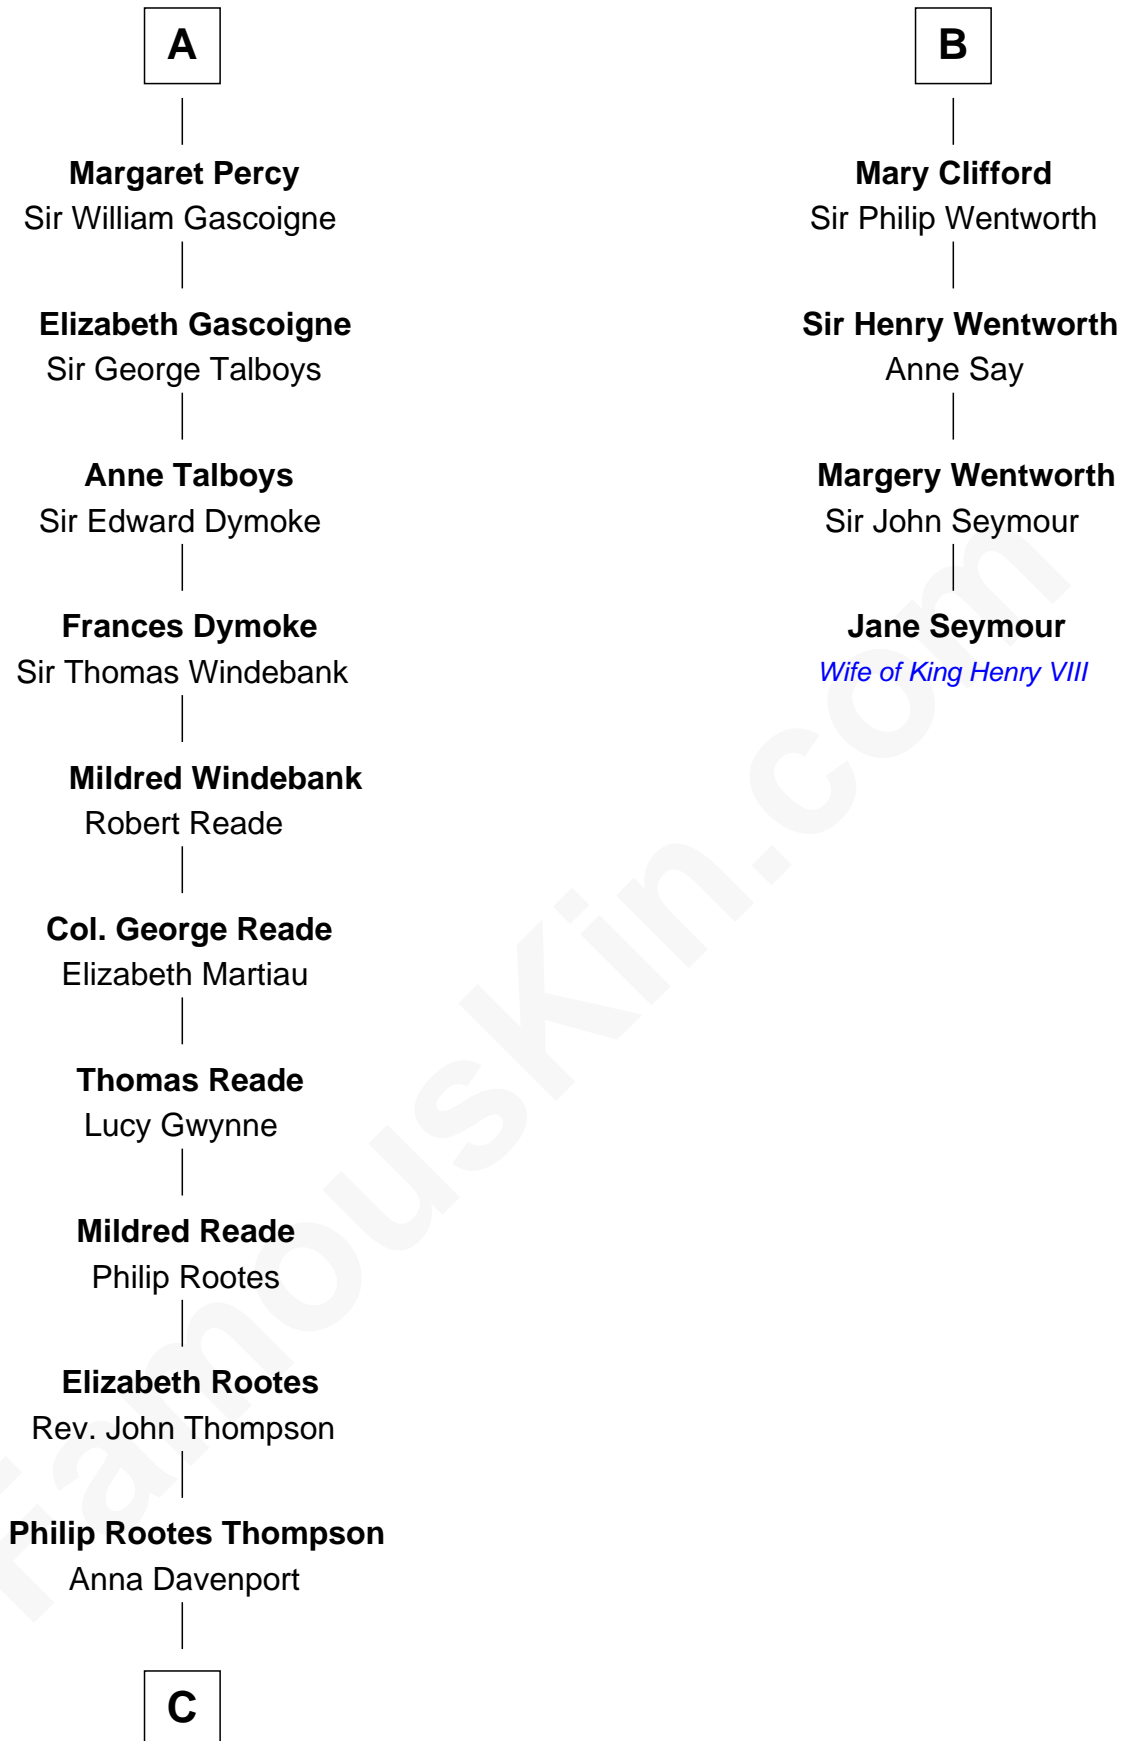

FamousKin.com
Relationship Chart of
General George S. Patton
U.S. Army - World War II

10th cousin 11 times removed of
Jane Seymour
3rd Wife of King Henry VIII

C

—
Eleanor Thompson

William Thorton

—
Susanna Thompson Thorton

Andrew Glassell

—
Susan Thornton Glassell

George Smith Patton

—
George Smith Patton

Ruth Wilson

—
General George S. Patton

U.S. Army - World War II