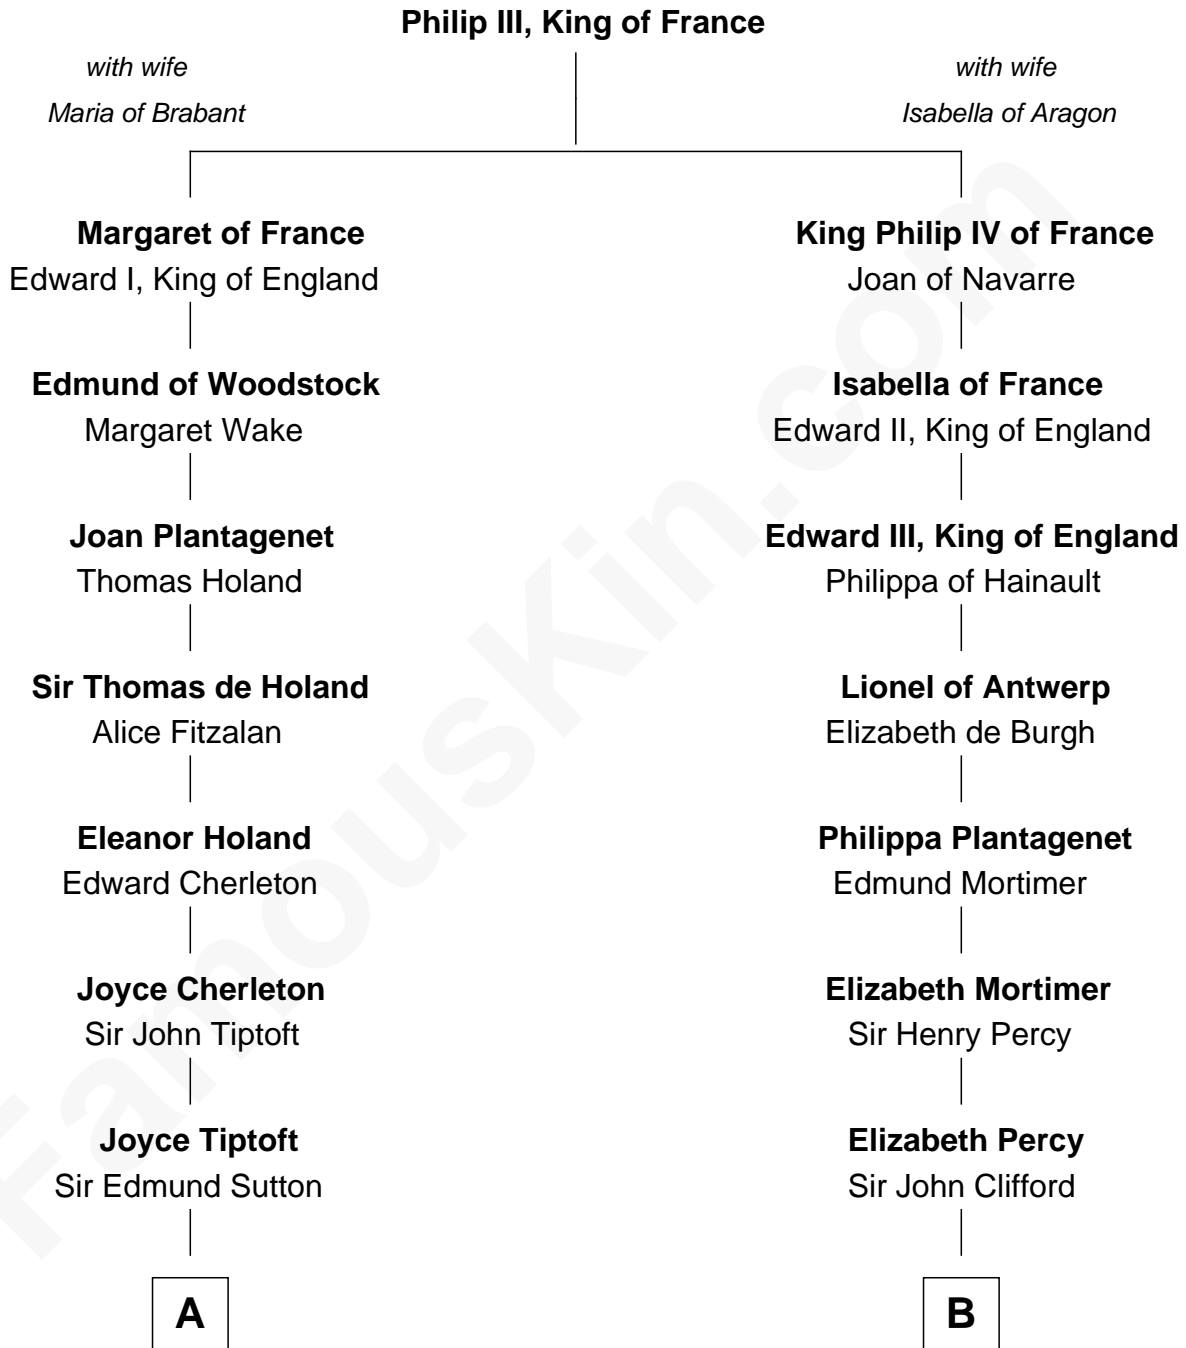

**FamousKin.com**  
**Relationship Chart of**  
**General George S. Patton**  
*U.S. Army - World War II*

**10th cousin 11 times removed of**  
**Jane Seymour**  
*3rd Wife of King Henry VIII*

**C**

William Thorton  
Eleanor Thompson