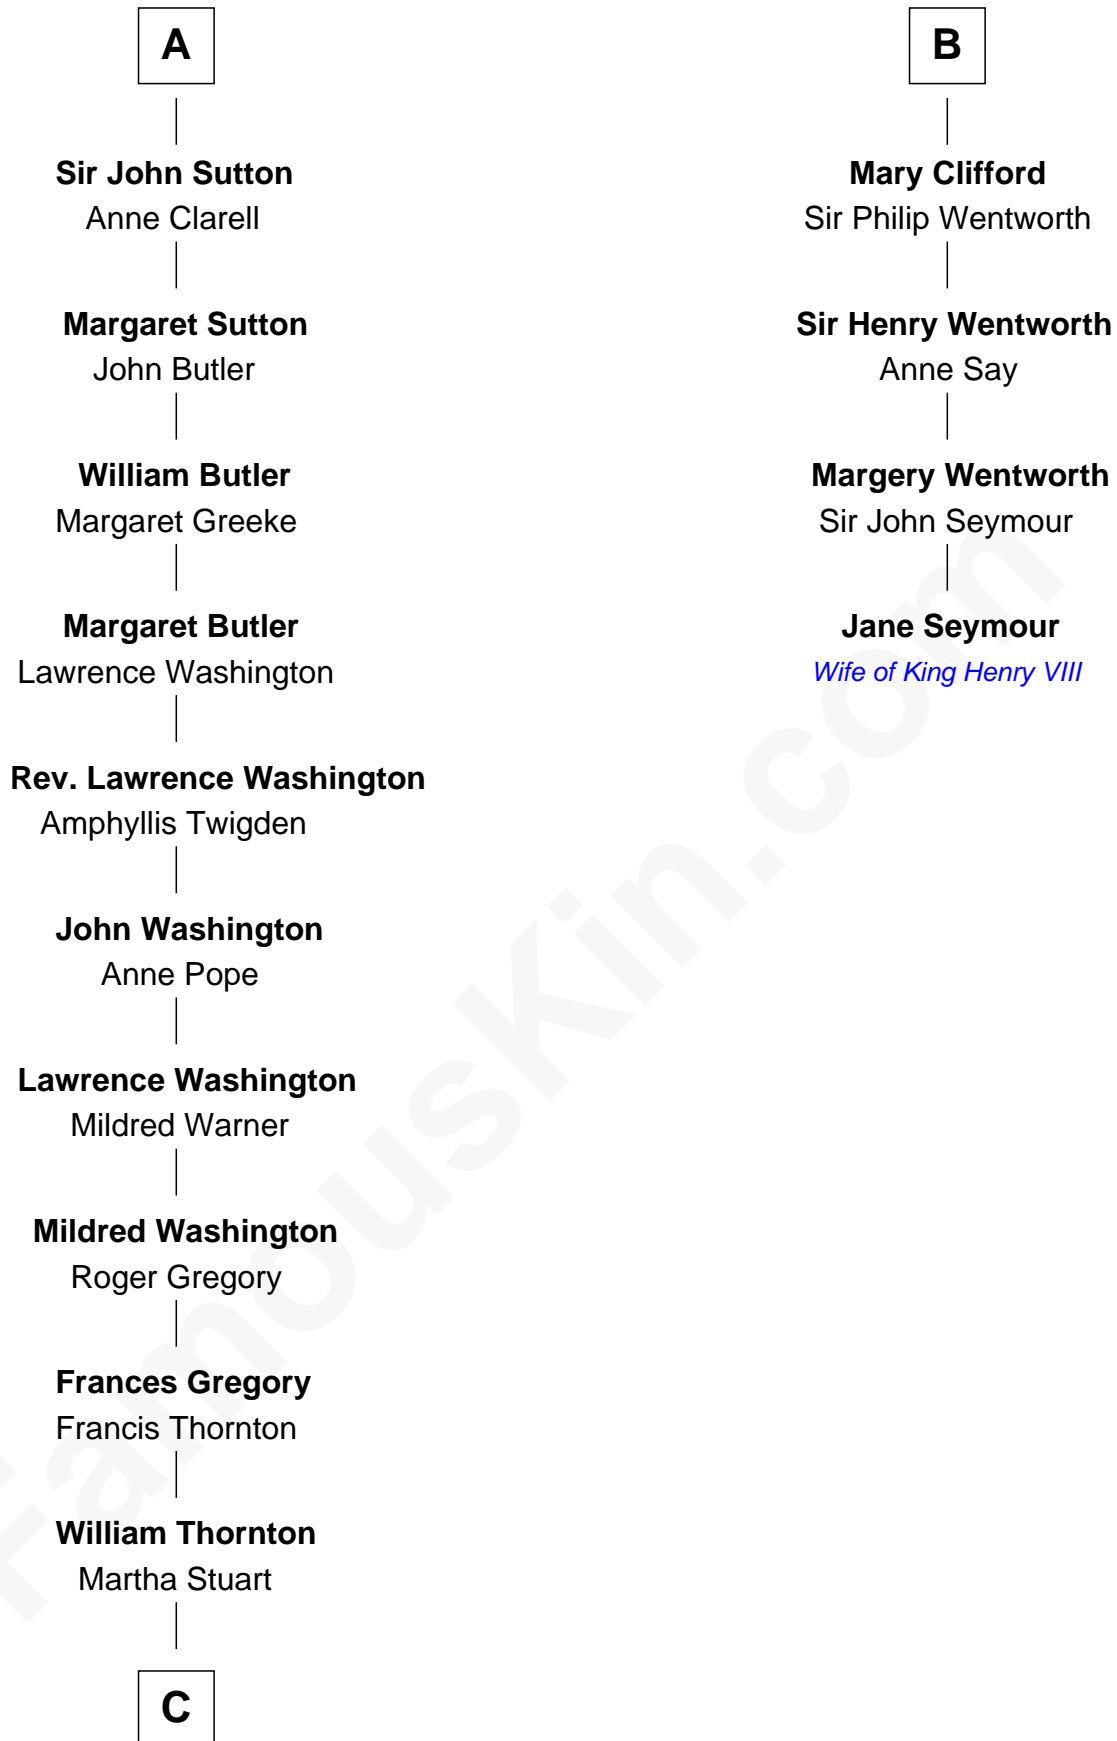

**FamousKin.com**  
**Relationship Chart of**  
**General George S. Patton**  
*U.S. Army - World War II*

**10th cousin 11 times removed of**  
**Jane Seymour**  
*3rd Wife of King Henry VIII*

**C**

William Thorton  
Eleanor Thompson