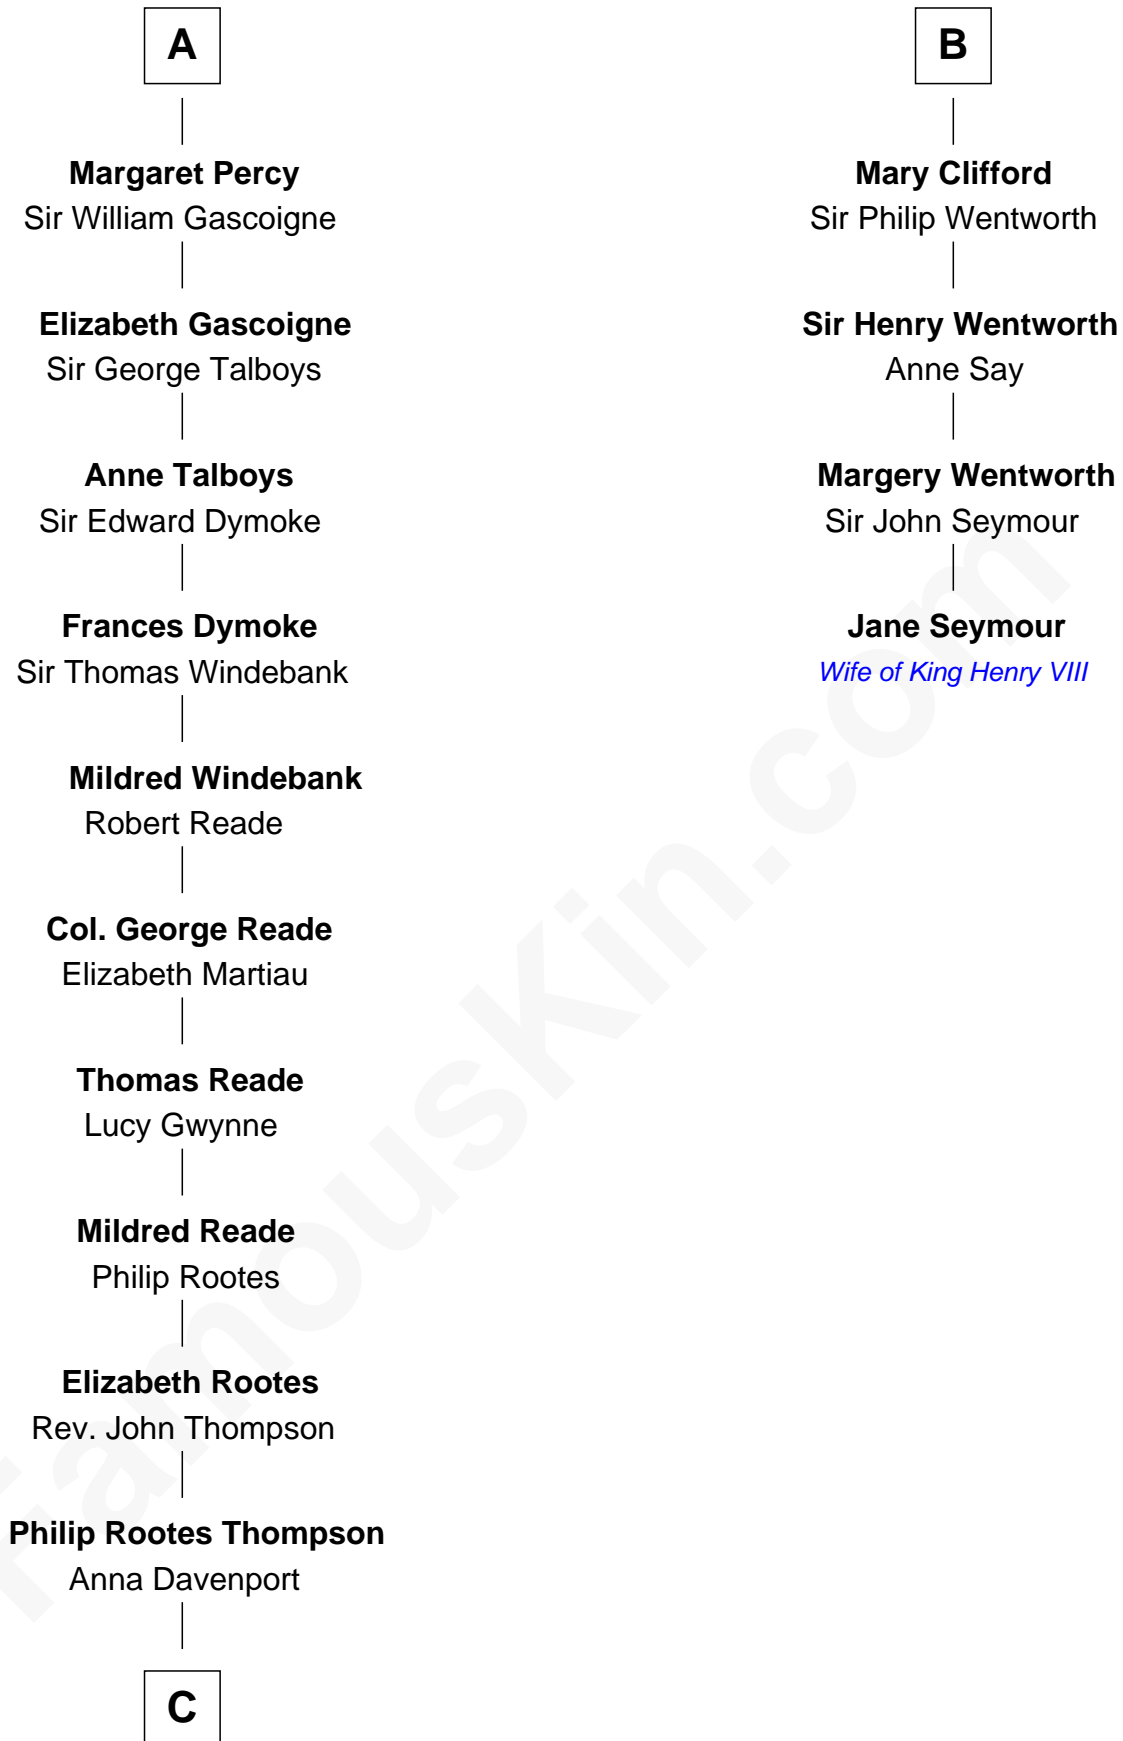

FamousKin.com
Relationship Chart of
General George S. Patton
U.S. Army - World War II

10th cousin 11 times removed of
Jane Seymour
3rd Wife of King Henry VIII

C

—
Eleanor Thompson

William Thorton

—
Susanna Thompson Thorton

Andrew Glassell

—
Susan Thornton Glassell

George Smith Patton

—
George Smith Patton

Ruth Wilson

—
General George S. Patton

U.S. Army - World War II

FamousKin.com