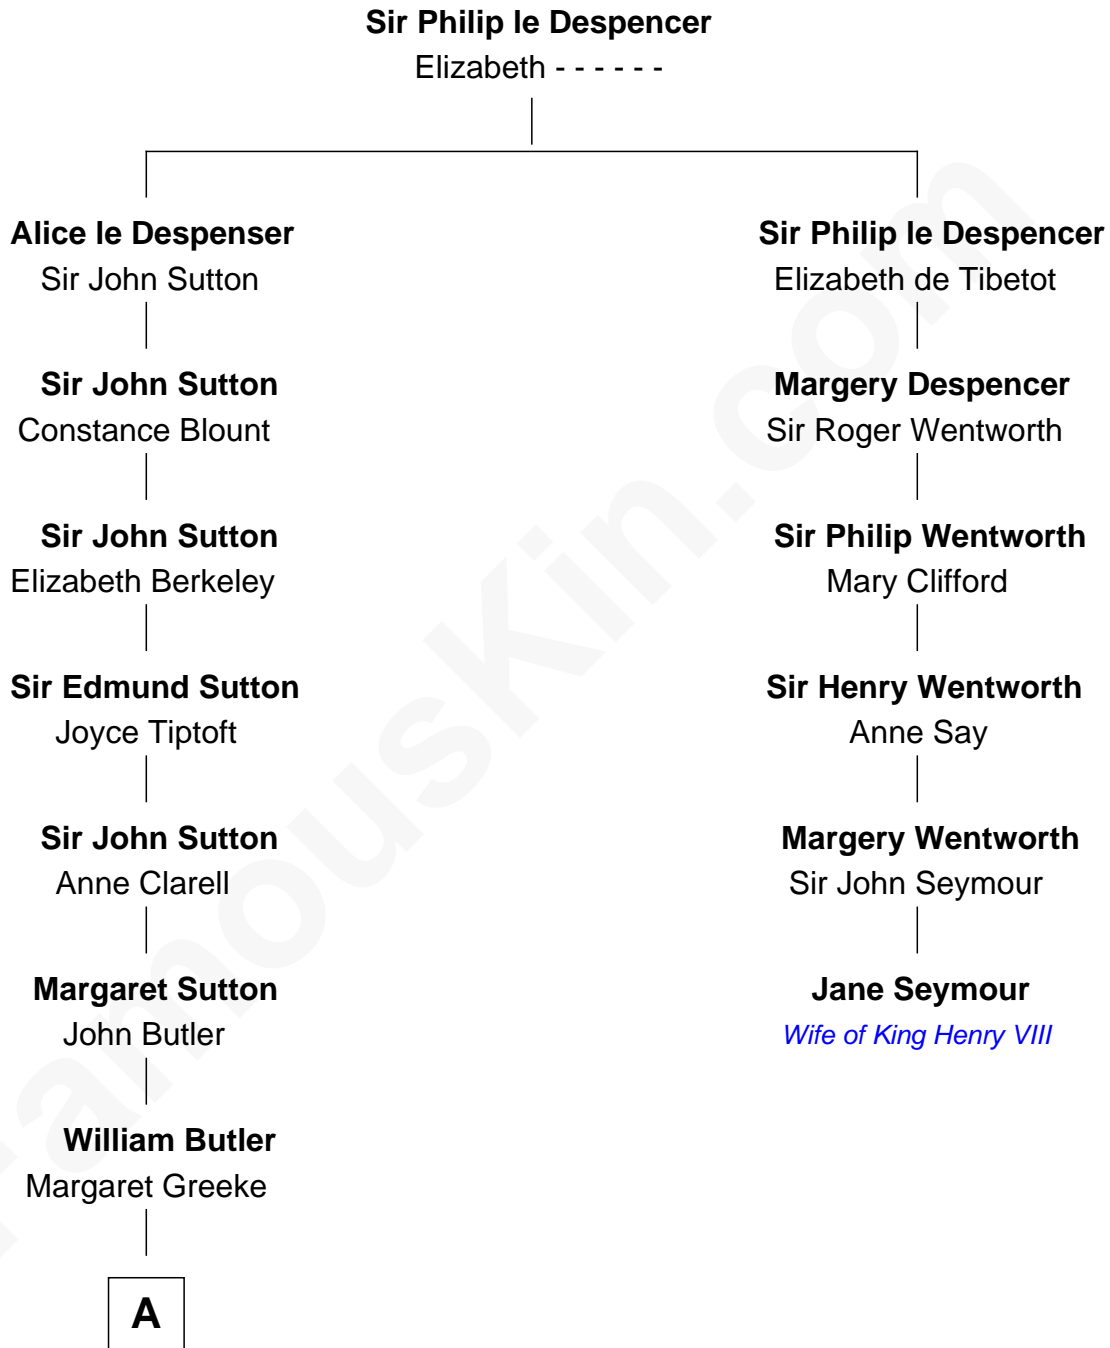

**FamousKin.com**  
**Relationship Chart of**  
**General George S. Patton**  
*U.S. Army - World War II*

5th cousin 13 times removed of

**Jane Seymour**  
*3rd Wife of King Henry VIII*

**B**

George Smith Patton

Ruth Wilson

General George S. Patton

*U.S. Army - World War II*

FamousKin.com