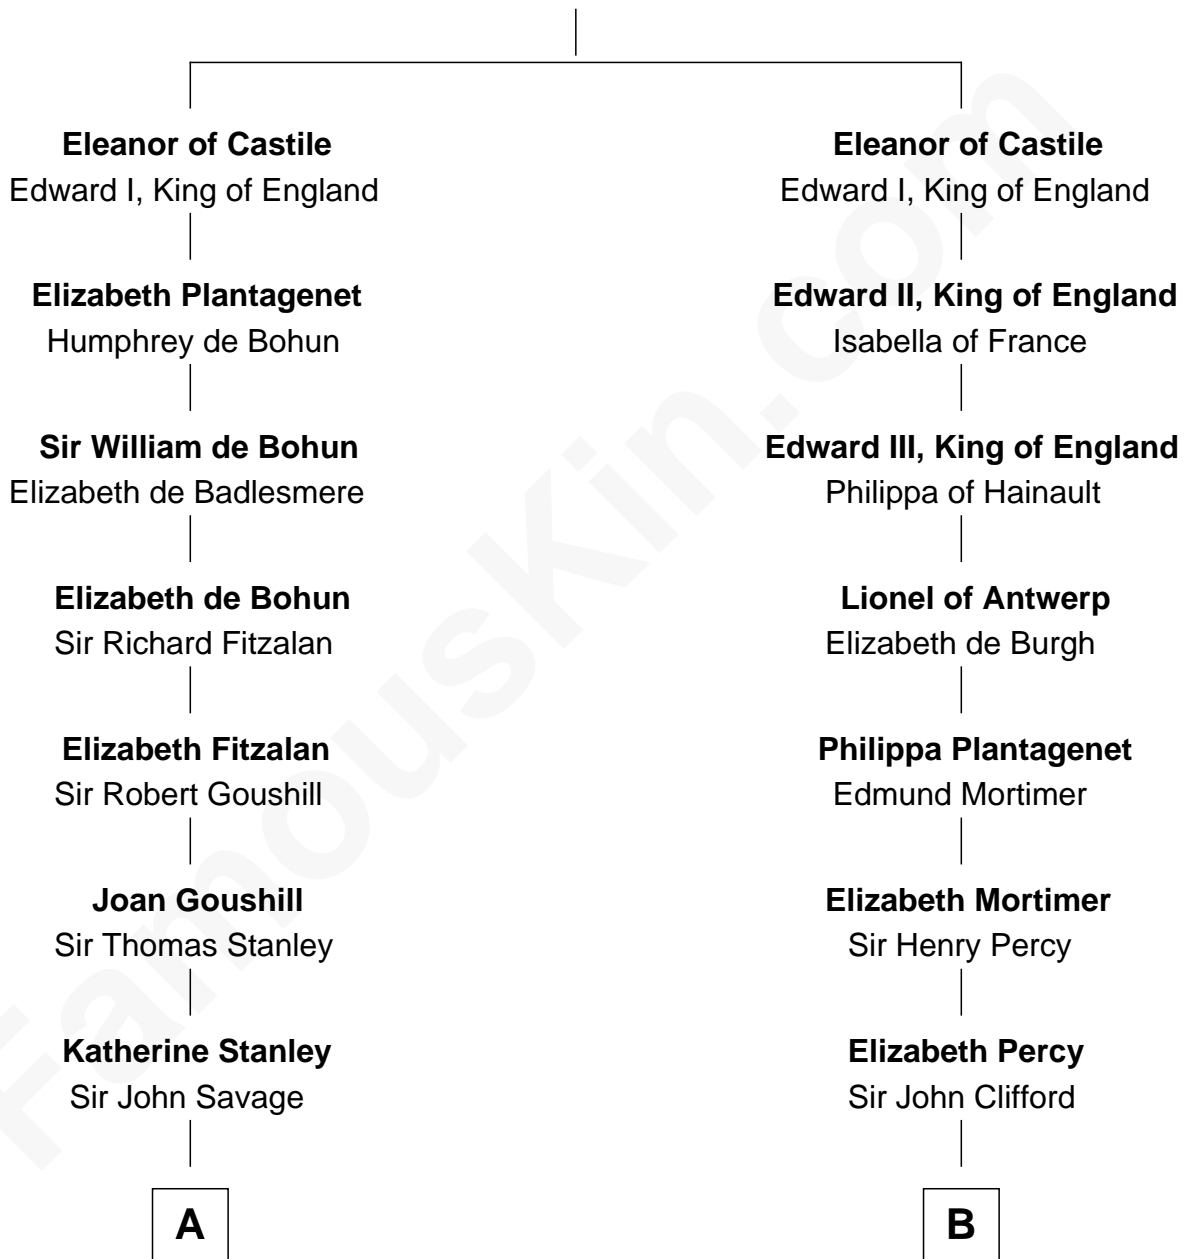

**FamousKin.com**  
**Relationship Chart of**  
**General George S. Patton**  
*U.S. Army - World War II*

**10th cousin 11 times removed of**  
**Jane Seymour**  
*3rd Wife of King Henry VIII*

**Ferdinand III, King of Castile**  
 Joanna of Ponthieu

**C**

William Thorton  
Eleanor Thompson

Susanna Thompson Thorton  
Andrew Glassell

Susan Thornton Glassell  
George Smith Patton

George Smith Patton  
Ruth Wilson

General George S. Patton  
*U.S. Army - World War II*