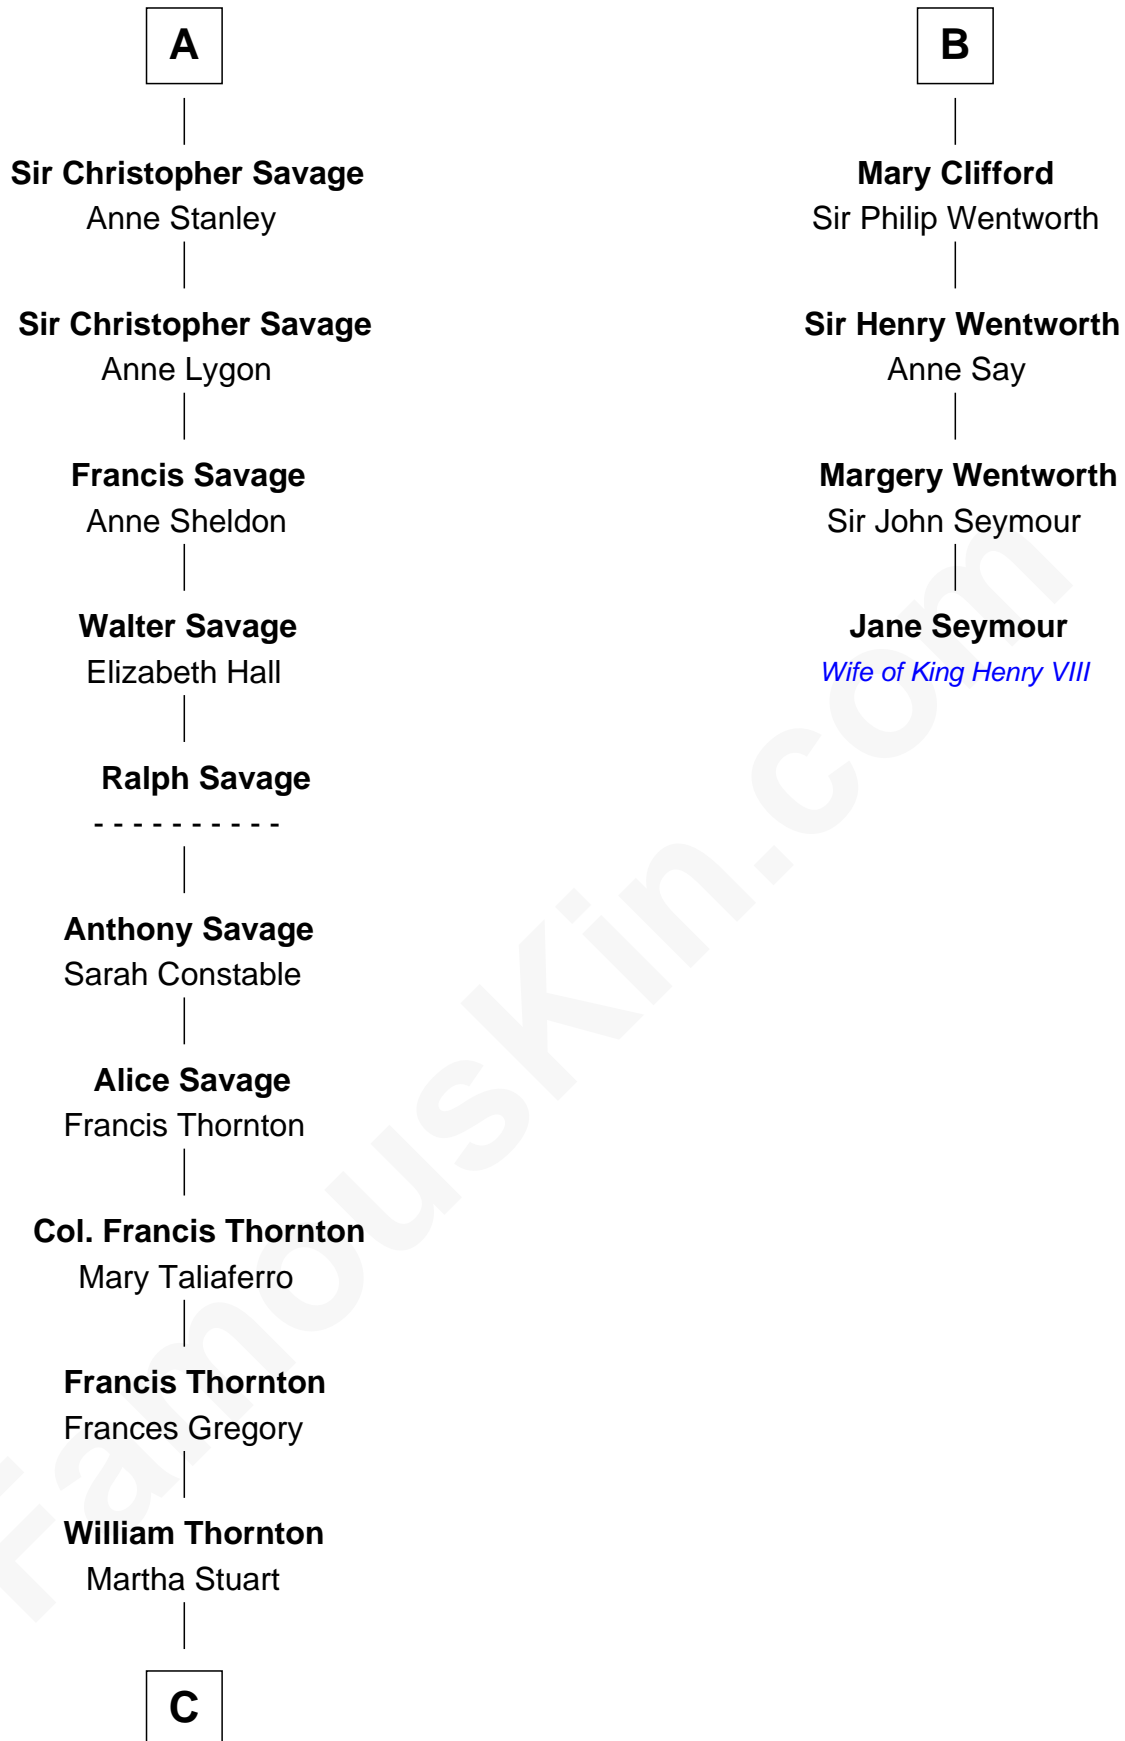

**FamousKin.com**  
**Relationship Chart of**  
**General George S. Patton**  
*U.S. Army - World War II*

**10th cousin 11 times removed of**  
**Jane Seymour**  
*3rd Wife of King Henry VIII*

**Ferdinand III, King of Castile**  
 Joanna of Ponthieu

**C**

William Thorton  
Eleanor Thompson

Susanna Thompson Thorton  
Andrew Glassell

Susan Thornton Glassell  
George Smith Patton

George Smith Patton  
Ruth Wilson

General George S. Patton  
*U.S. Army - World War II*