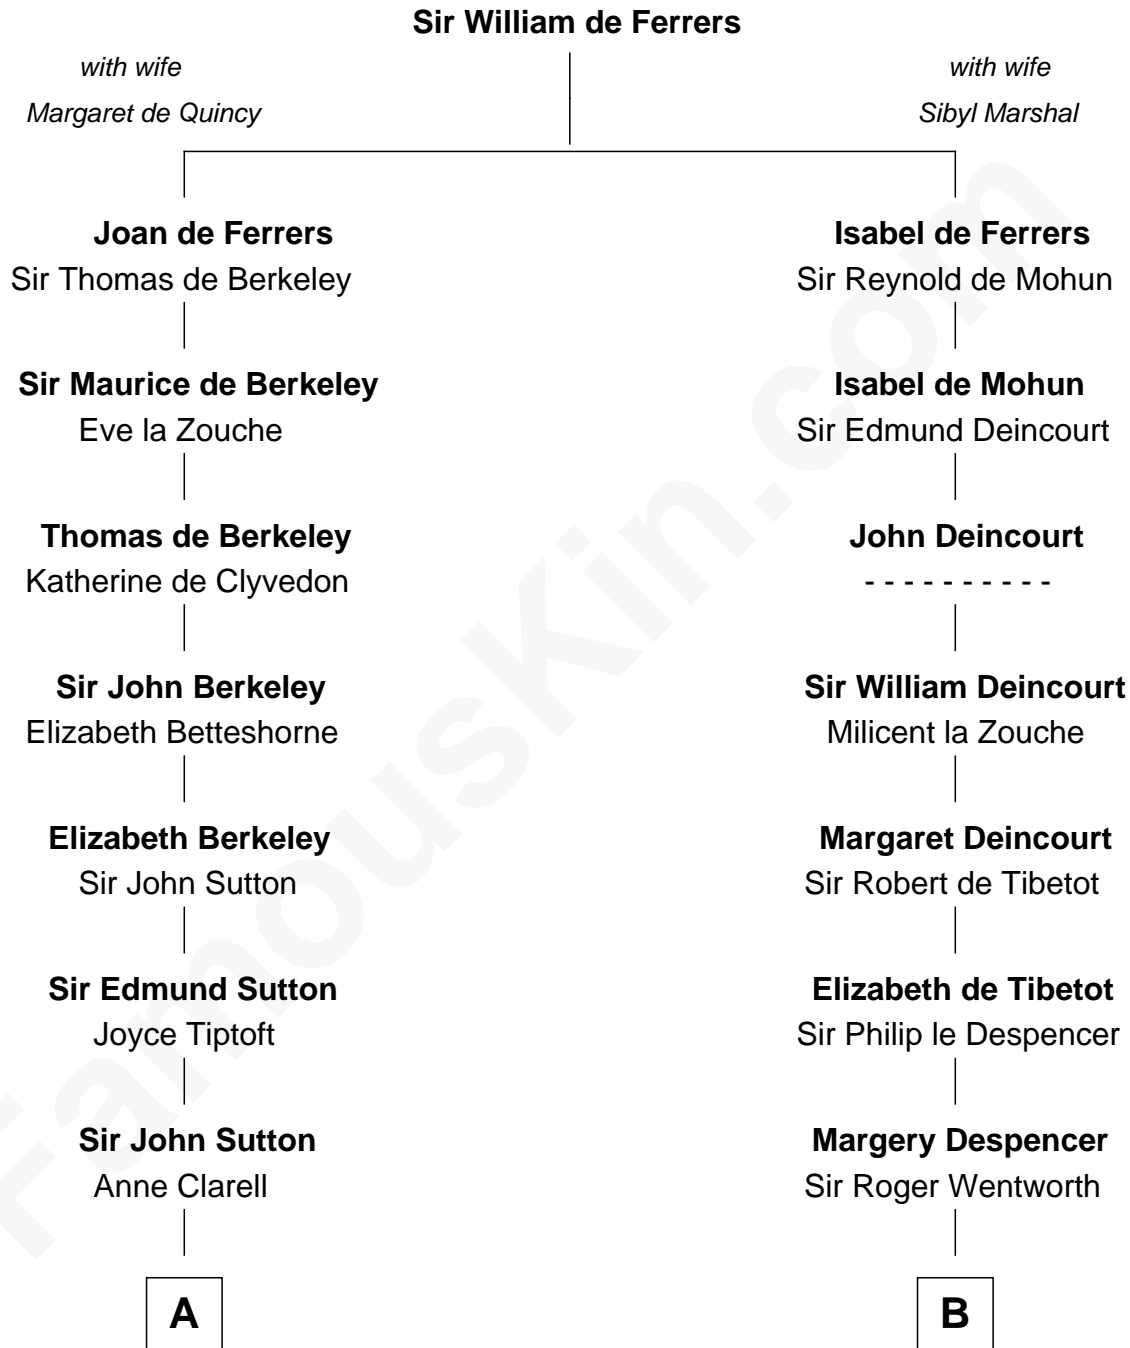

FamousKin.com
Relationship Chart of
General George S. Patton
U.S. Army - World War II

10th cousin 10 times removed of
Jane Seymour
3rd Wife of King Henry VIII

C

—
Susanna Thompson Thorton

Andrew Glassell

—
Susan Thornton Glassell

George Smith Patton

—
George Smith Patton

Ruth Wilson

—
General George S. Patton

U.S. Army - World War II

FamousKin.com