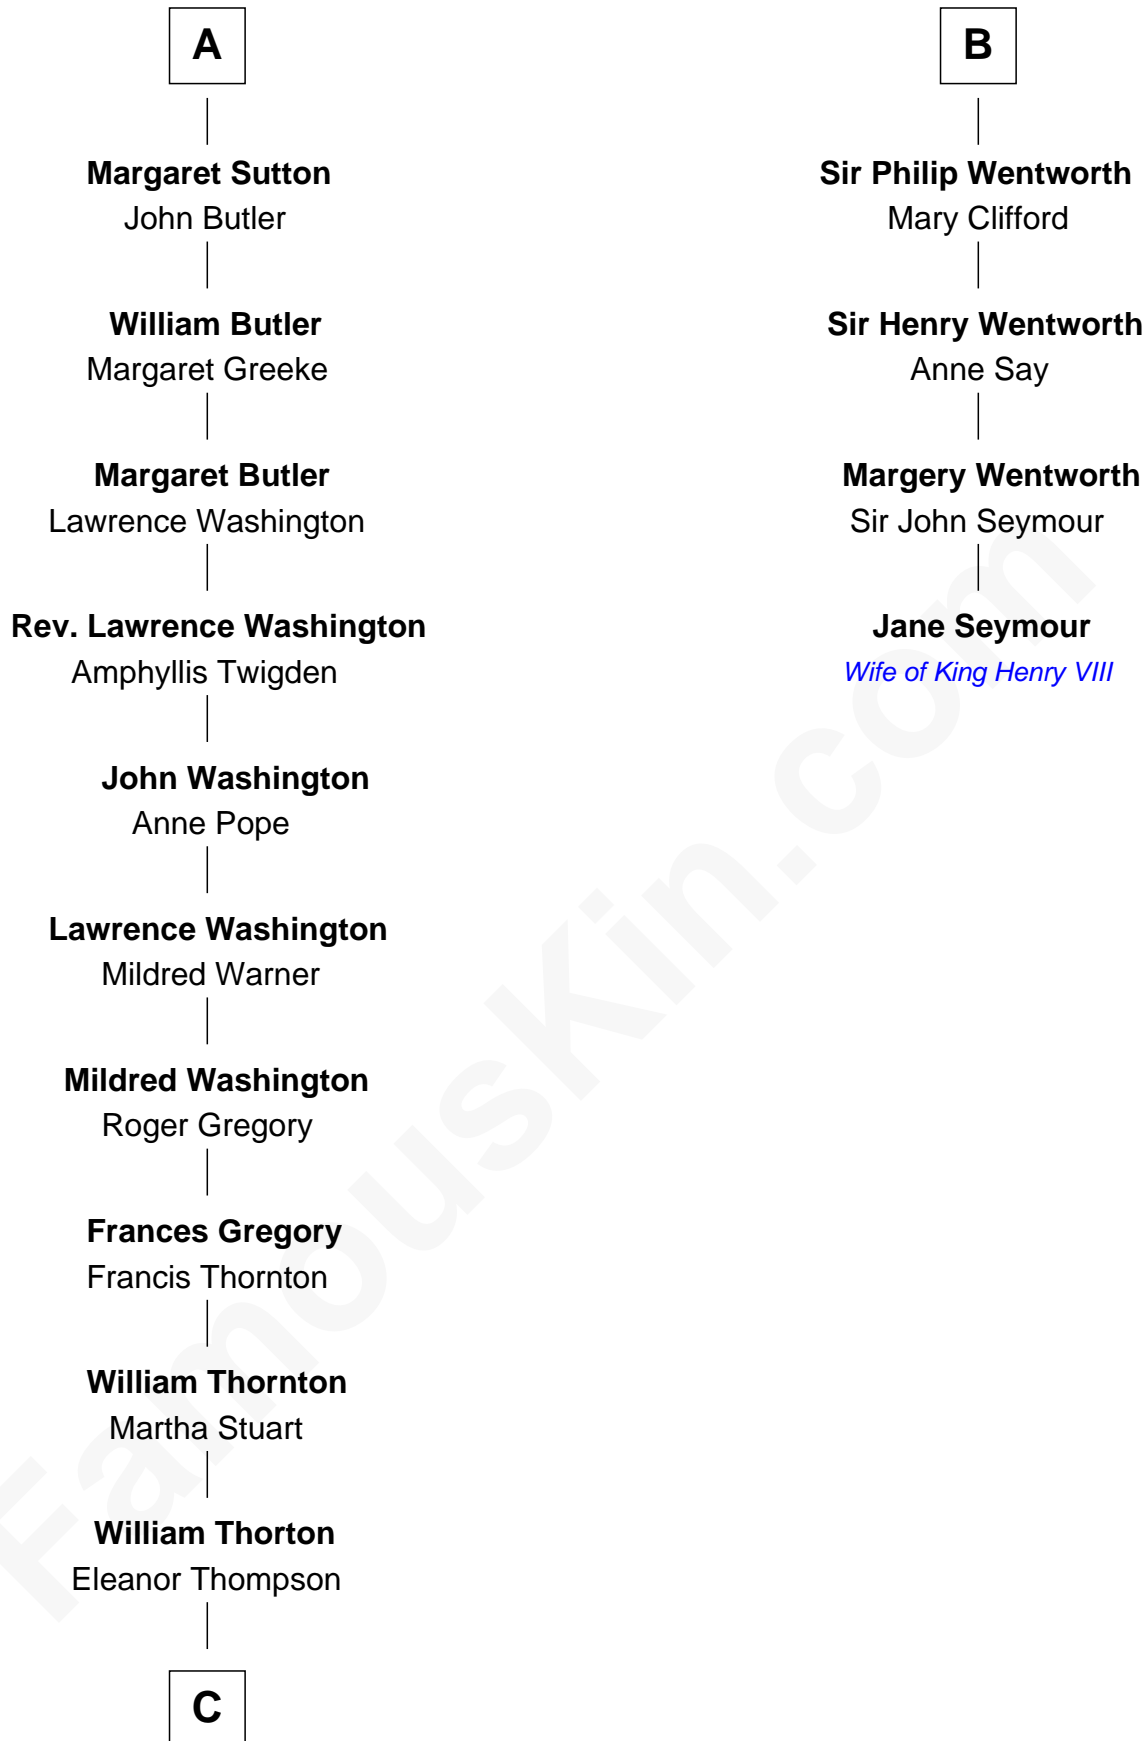

FamousKin.com
Relationship Chart of
General George S. Patton
U.S. Army - World War II

10th cousin 10 times removed of
Jane Seymour
3rd Wife of King Henry VIII

C

—
Susanna Thompson Thorton

Andrew Glassell

—
Susan Thornton Glassell

George Smith Patton

—
George Smith Patton

Ruth Wilson

—
General George S. Patton

U.S. Army - World War II

FamousKin.com