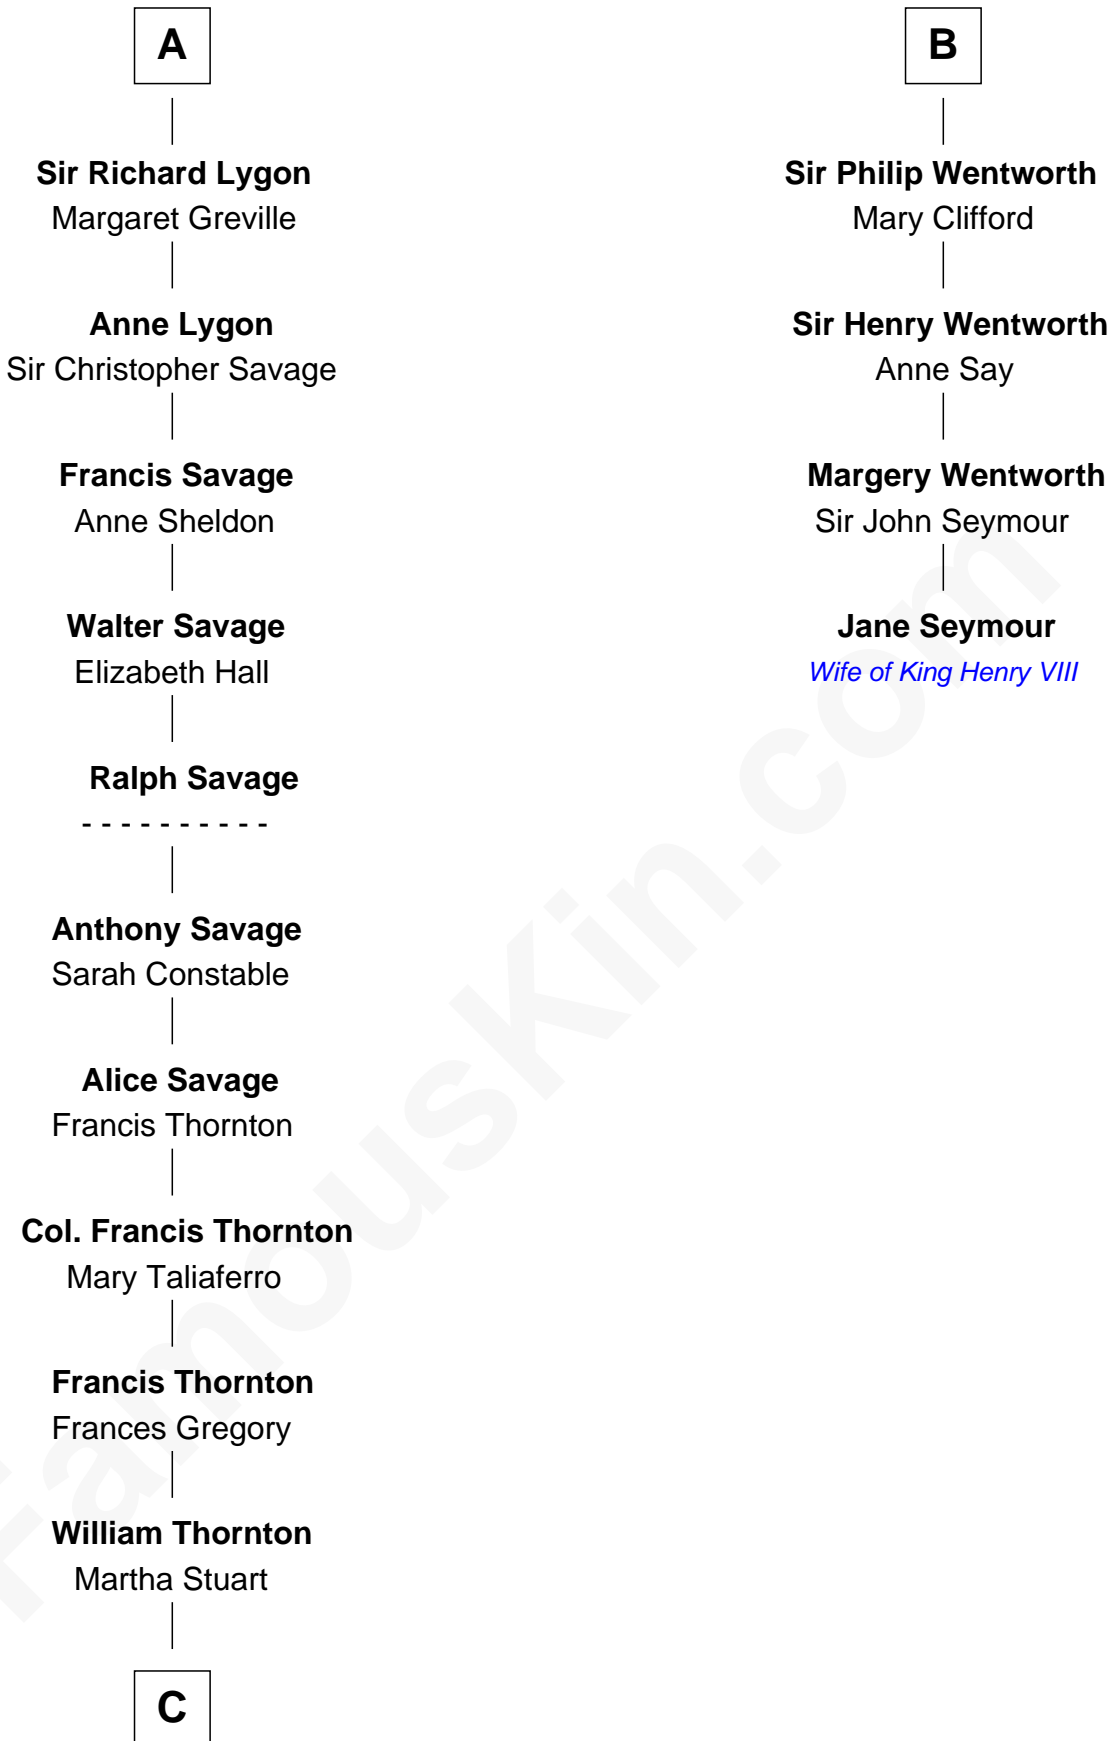

FamousKin.com
Relationship Chart of
General George S. Patton
U.S. Army - World War II

10th cousin 11 times removed of
Jane Seymour
3rd Wife of King Henry VIII

C

William Thorton
Eleanor Thompson

Susanna Thompson Thorton
Andrew Glassell