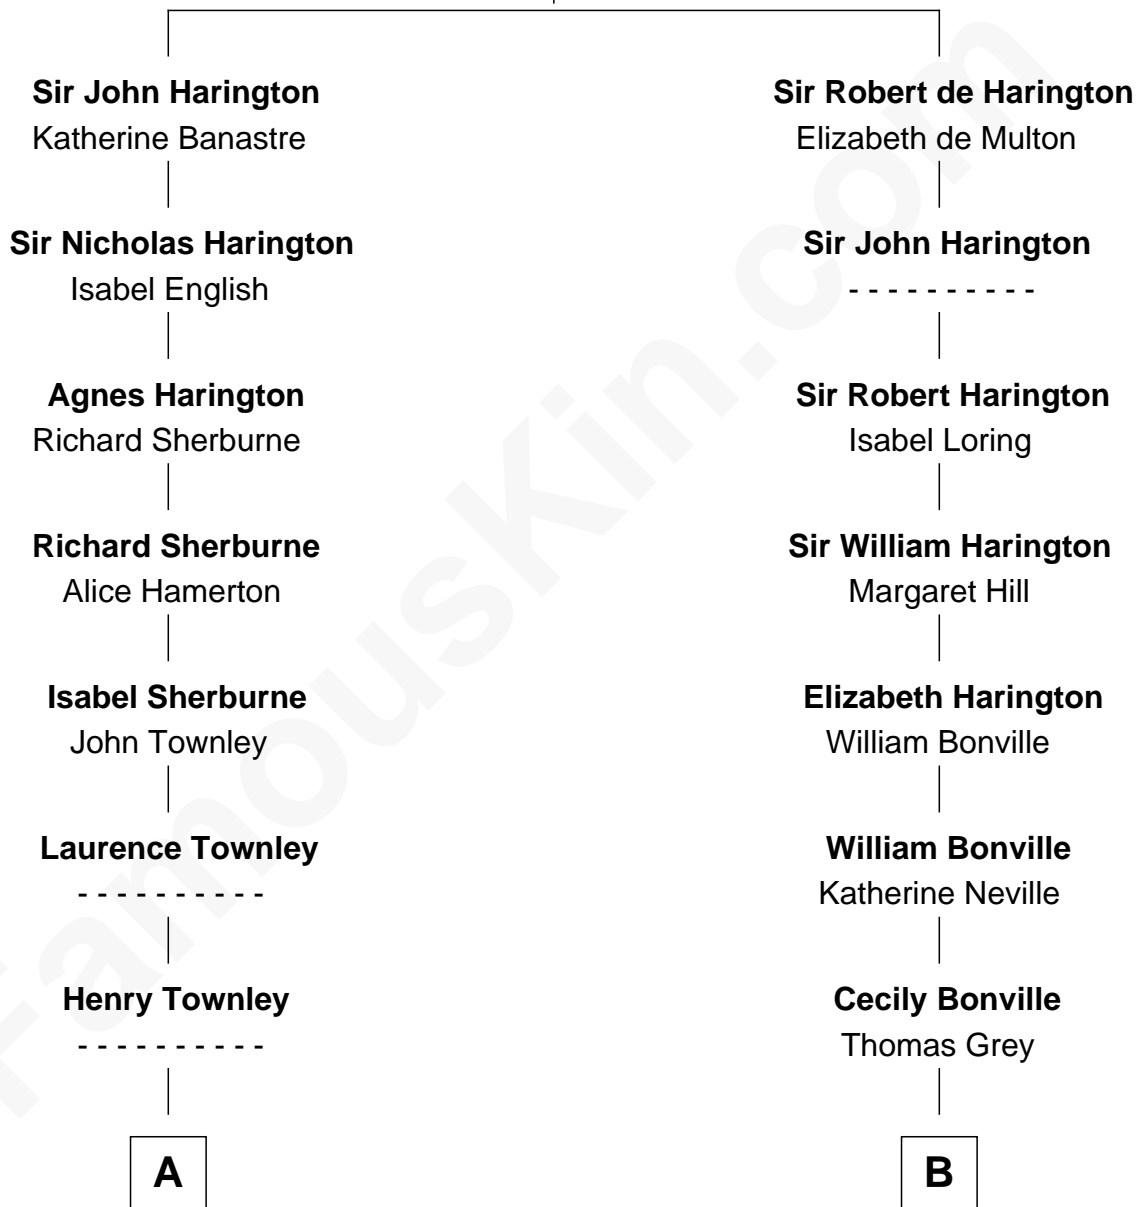

FamousKin.com
Relationship Chart of
General George S. Patton
U.S. Army - World War II

20th cousin of

John Adams Morgan
1952 Olympic Sailing Gold Medalist

Sir John de Harington

Joan - - - - -

C

Margaret French Williams

John Mercer Patton

George Smith Patton

Susan Thornton Glassell

George Smith Patton

Ruth Wilson

General George S. Patton

U.S. Army - World War II

D