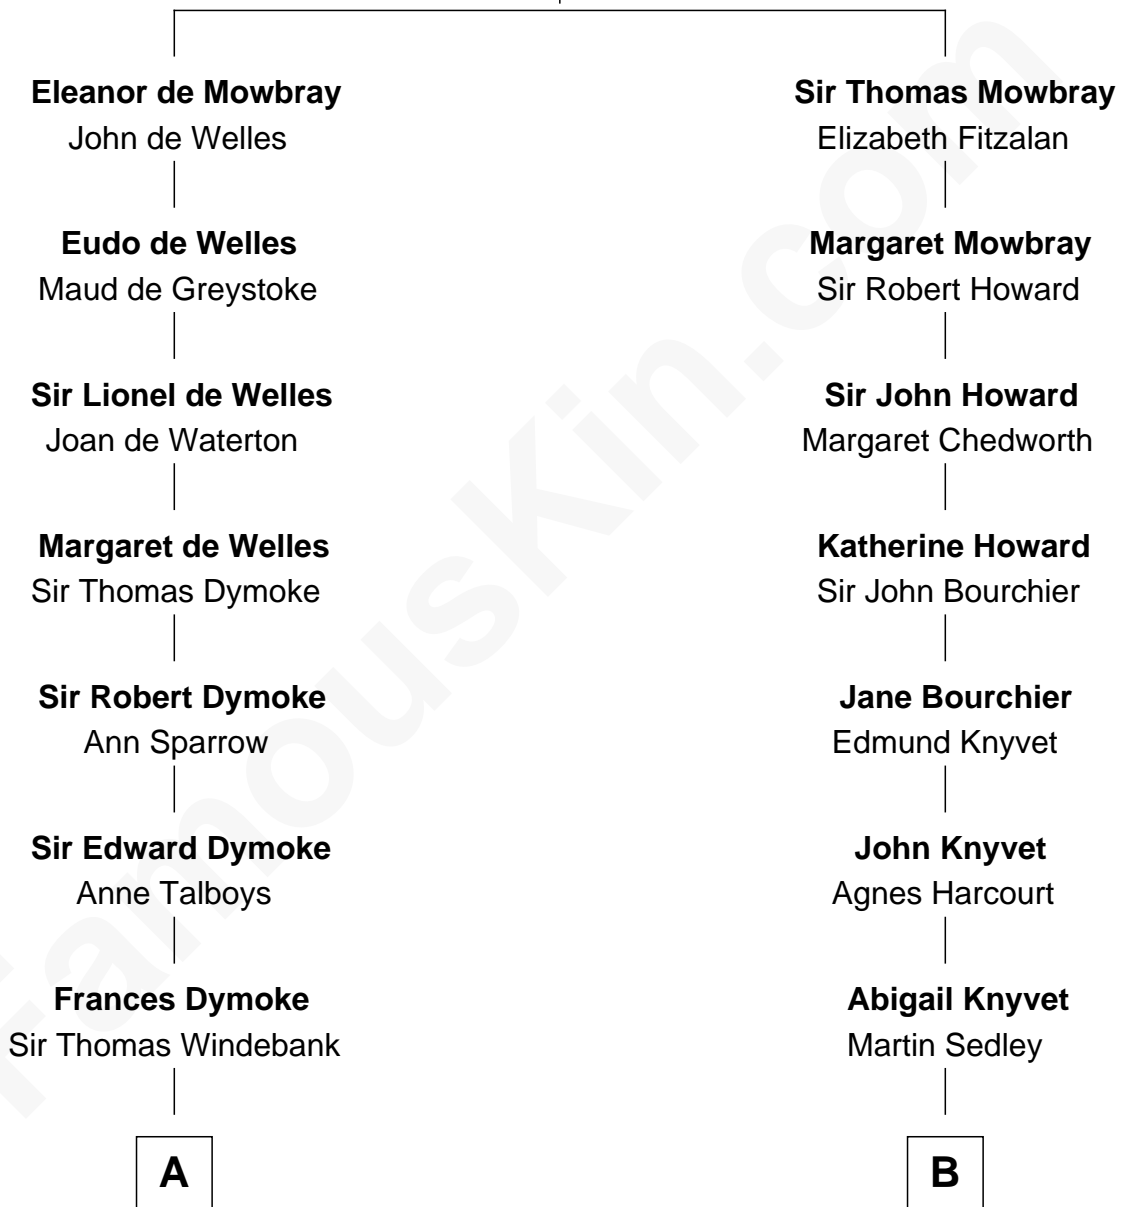

FamousKin.com
Relationship Chart of
General George S. Patton
U.S. Army - World War II

17th cousin 1 time removed of

John Adams Morgan
1952 Olympic Sailing Gold Medalist

John de Mowbray
 Elizabeth de Segrave

C

—
Catherine Frances Lovering Adams

Henry Sturgis Morgan

—
John Adams Morgan

Olympic Gold Medalist

FamousKin.com