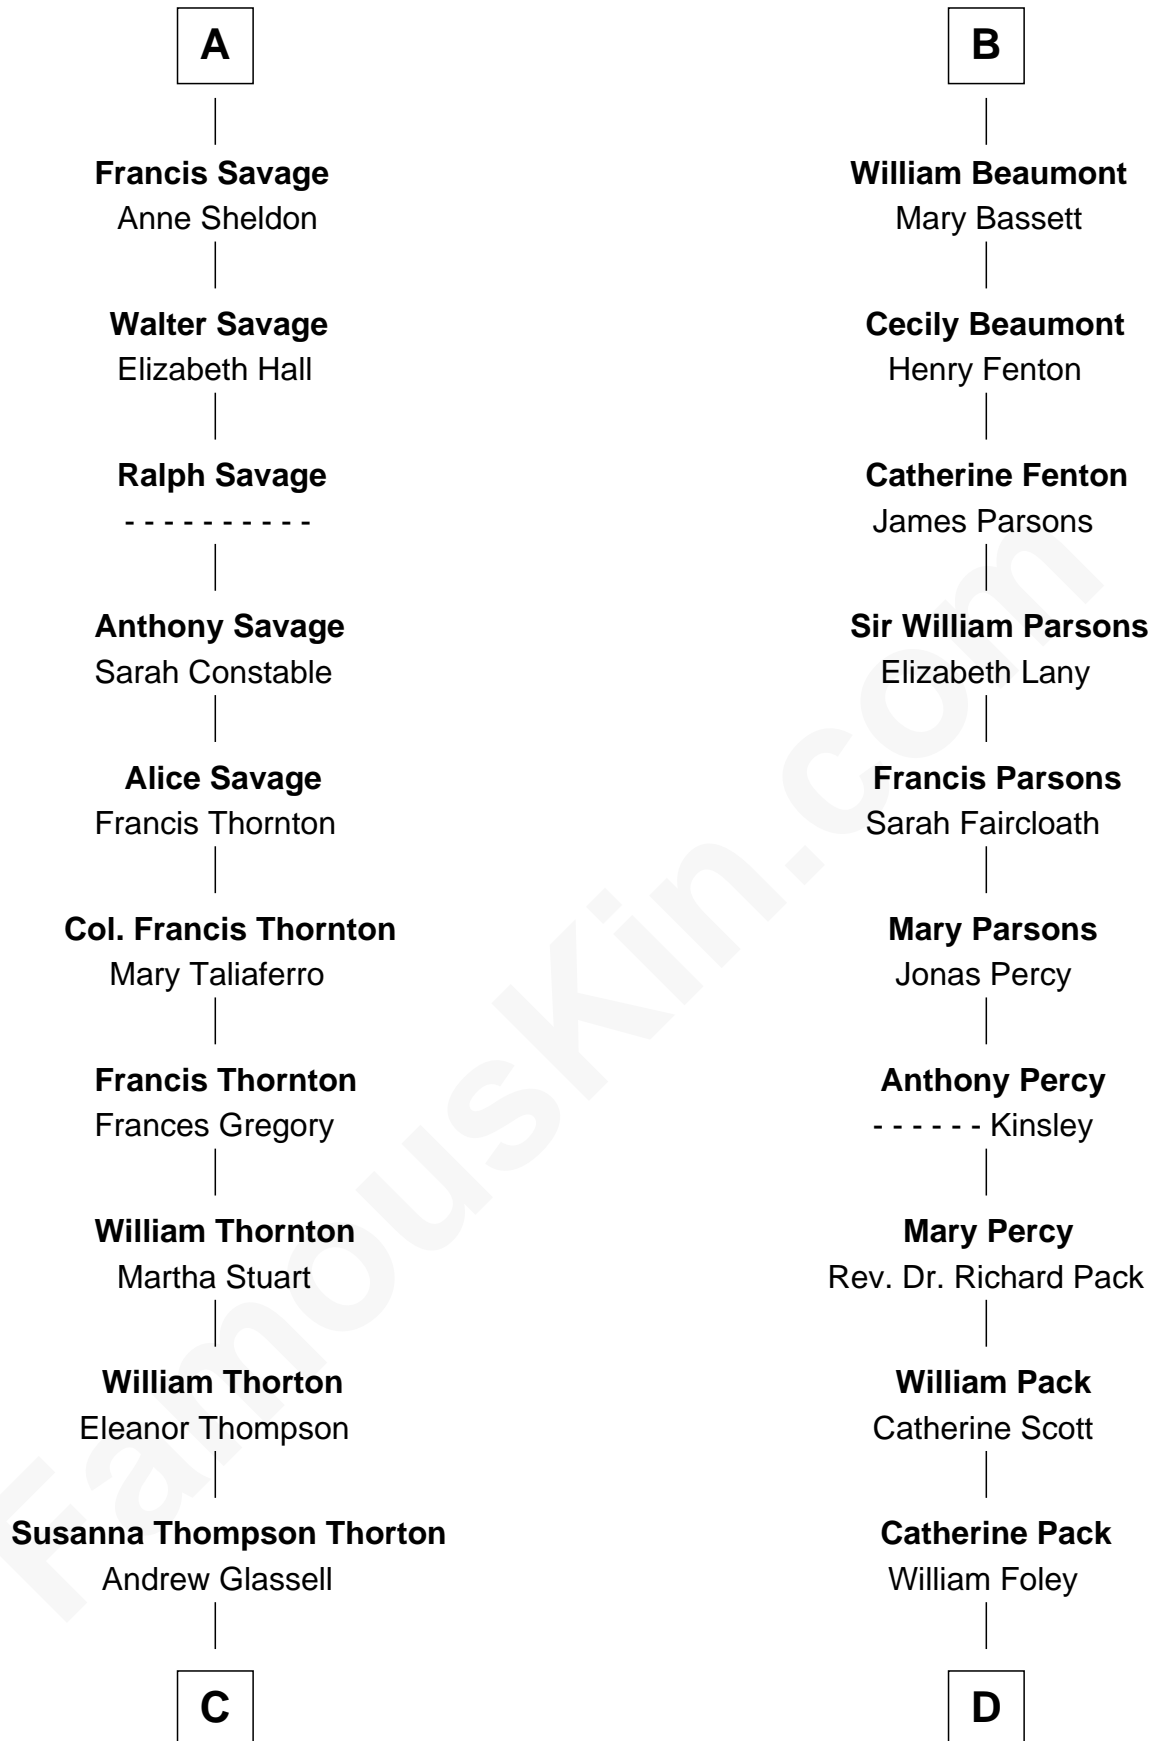

FamousKin.com
Relationship Chart of
General George S. Patton
U.S. Army - World War II

18th cousin 1 time removed of
Sir Arthur Conan Doyle
Author, "Sherlock Holmes"

C

Susan Thornton Glassell

George Smith Patton

George Smith Patton

Ruth Wilson

General George S. Patton

U.S. Army - World War II

D

Mary Josephine Elizabeth Foley

Charles Altamont Doyle

Sir Arthur Conan Doyle

Author, "Sherlock Holmes"

FamousKin.com