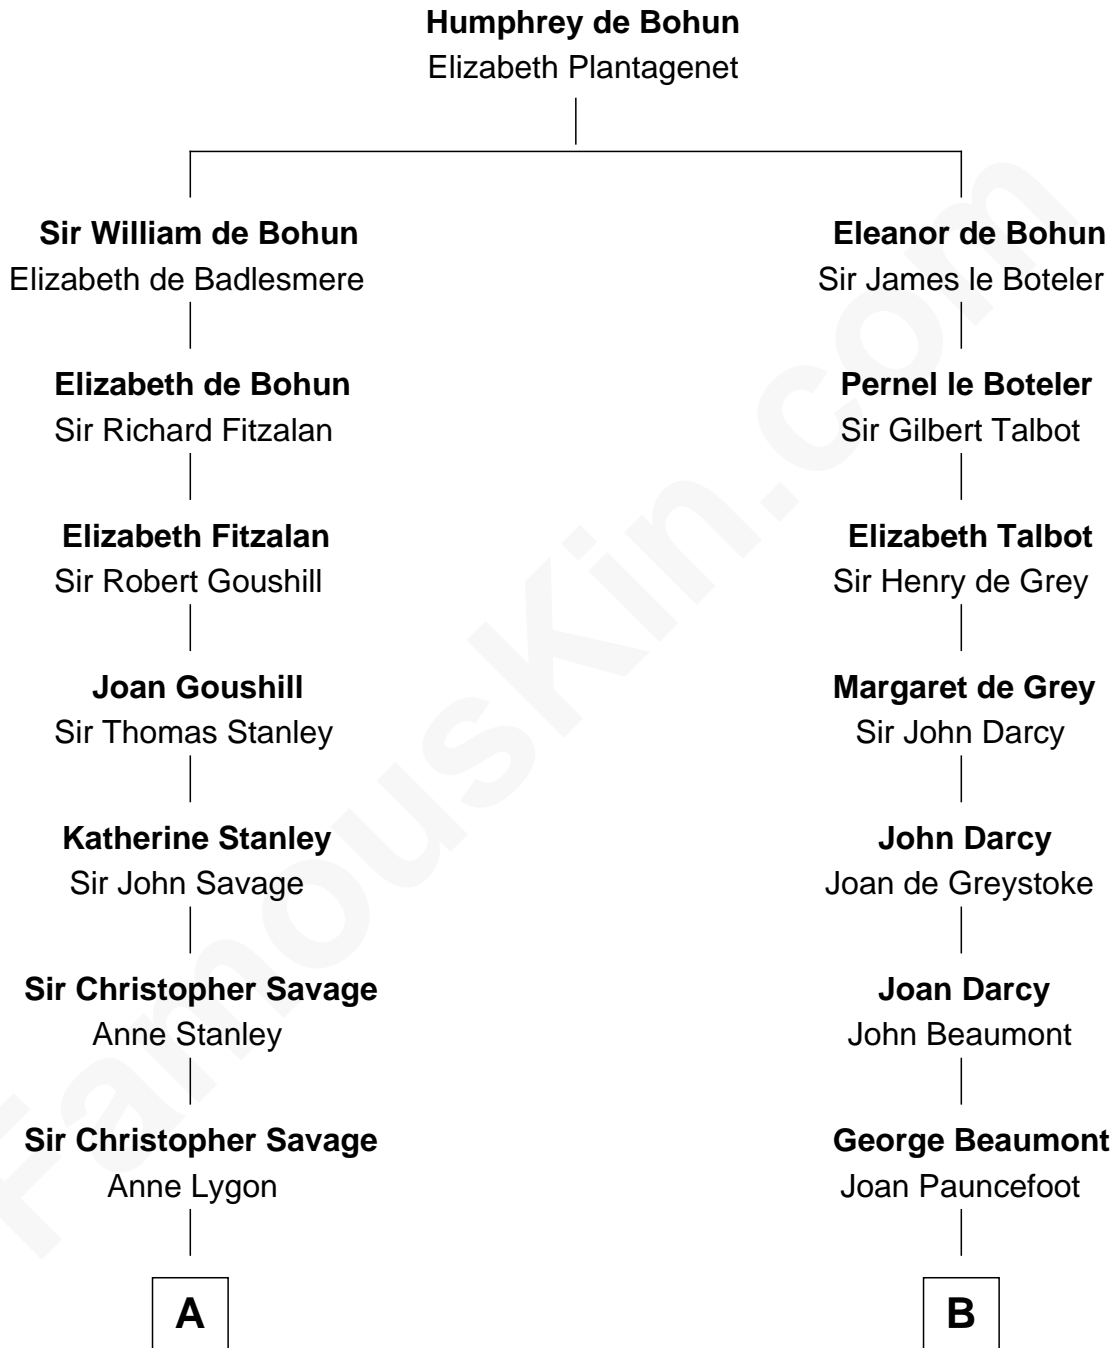

FamousKin.com
Relationship Chart of
General George S. Patton
U.S. Army - World War II

18th cousin 1 time removed of
Sir Arthur Conan Doyle
Author, "Sherlock Holmes"

C

Susan Thornton Glassell

George Smith Patton

George Smith Patton

Ruth Wilson

General George S. Patton

U.S. Army - World War II

D

Mary Josephine Elizabeth Foley

Charles Altamont Doyle

Sir Arthur Conan Doyle