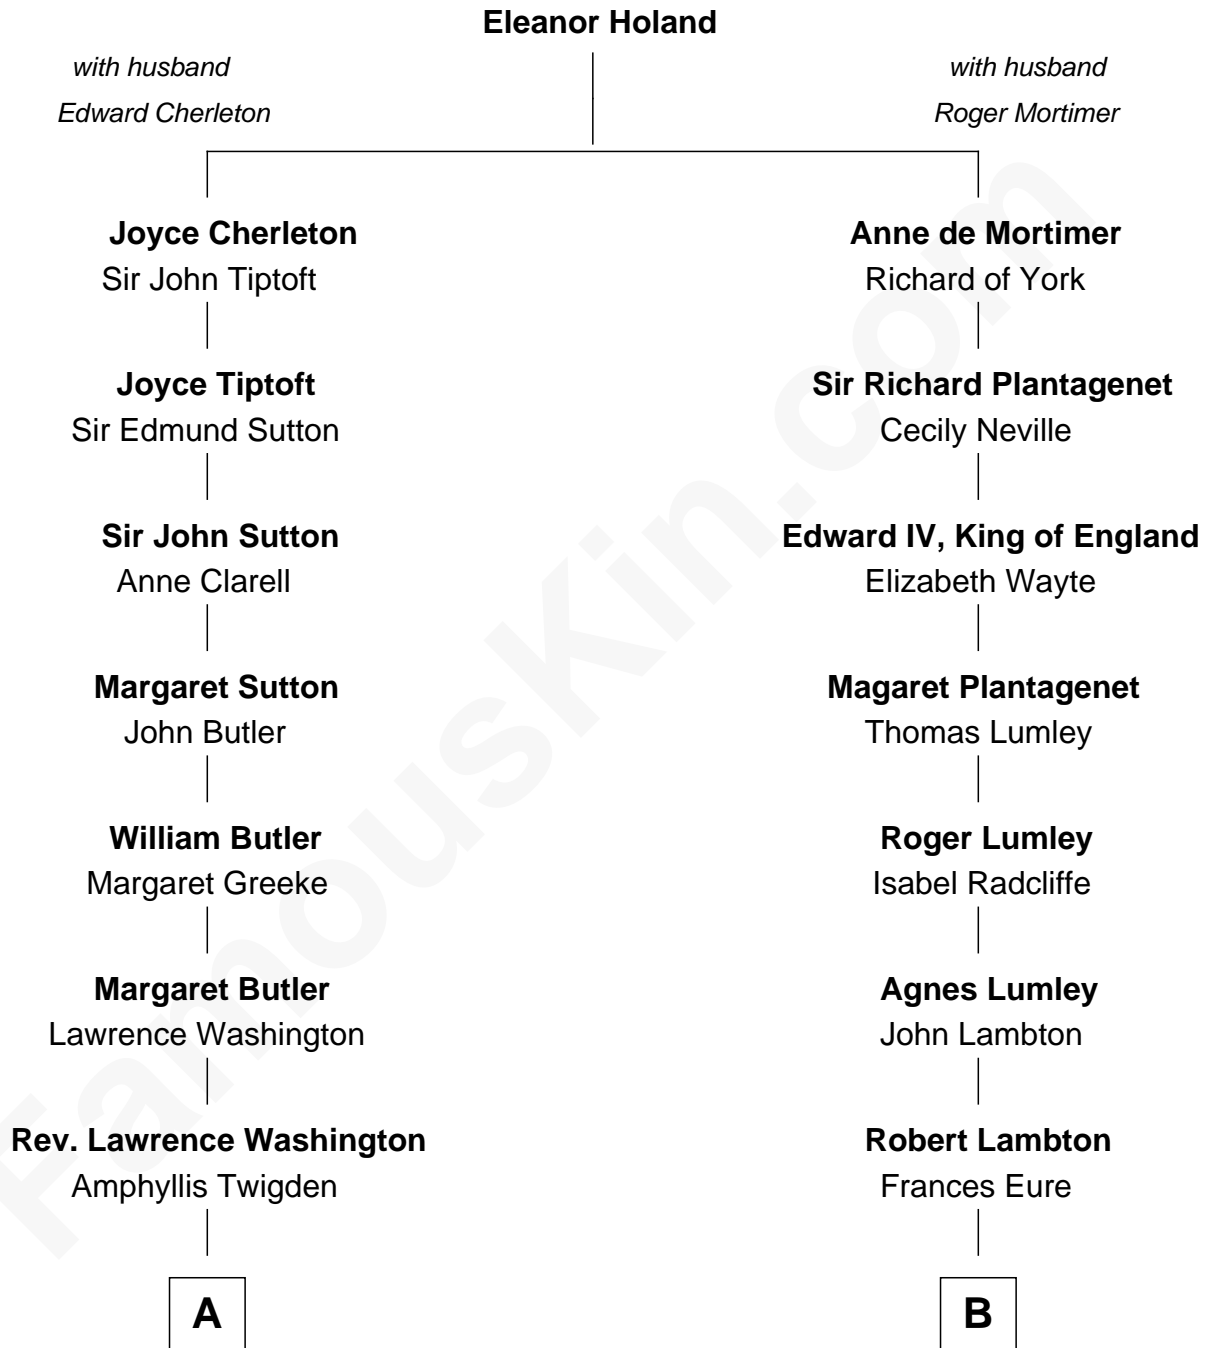

**FamousKin.com**  
**Relationship Chart of**  
**General George S. Patton**  
*U.S. Army - World War II*

**16th cousin 2 times removed of**  
**Queen Elizabeth II**  
*Queen of the United Kingdom*

C

**Elizabeth Bowes-Lyon**  
George VI, King of the United Kingdom

**Queen Elizabeth II**  
*Queen of the United Kingdom*

FamousKin.com