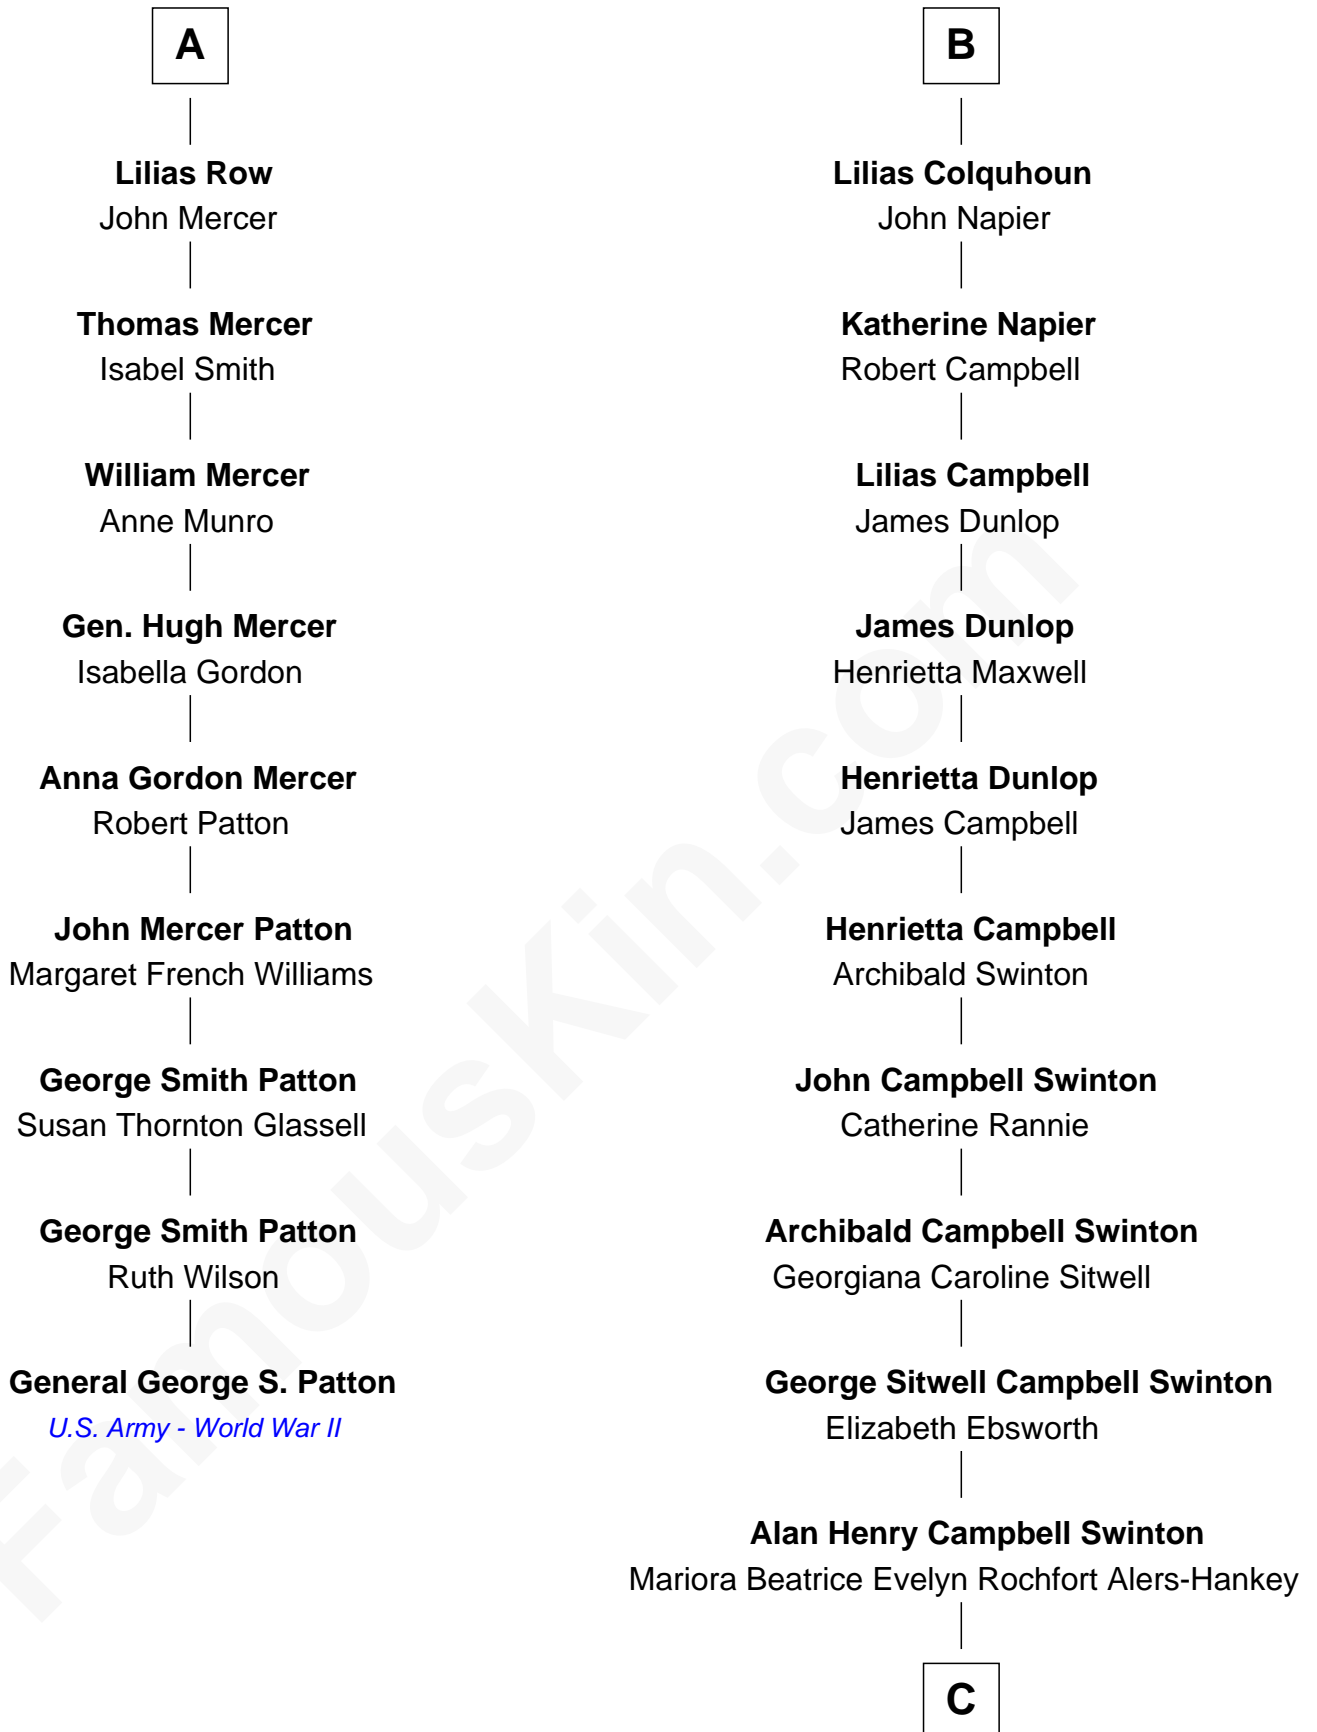

**FamousKin.com**  
**Relationship Chart of**  
**General George S. Patton**  
*U.S. Army - World War II*

15th cousin 3 times removed of

**Tilda Swinton**  
*Movie Actress*

**Thomas Erskine**  
 Janet Douglas

C

Sir John Swinton  
Judith Balfour Killen

Tilda Swinton  
*Movie Actress*

FamousKin.com