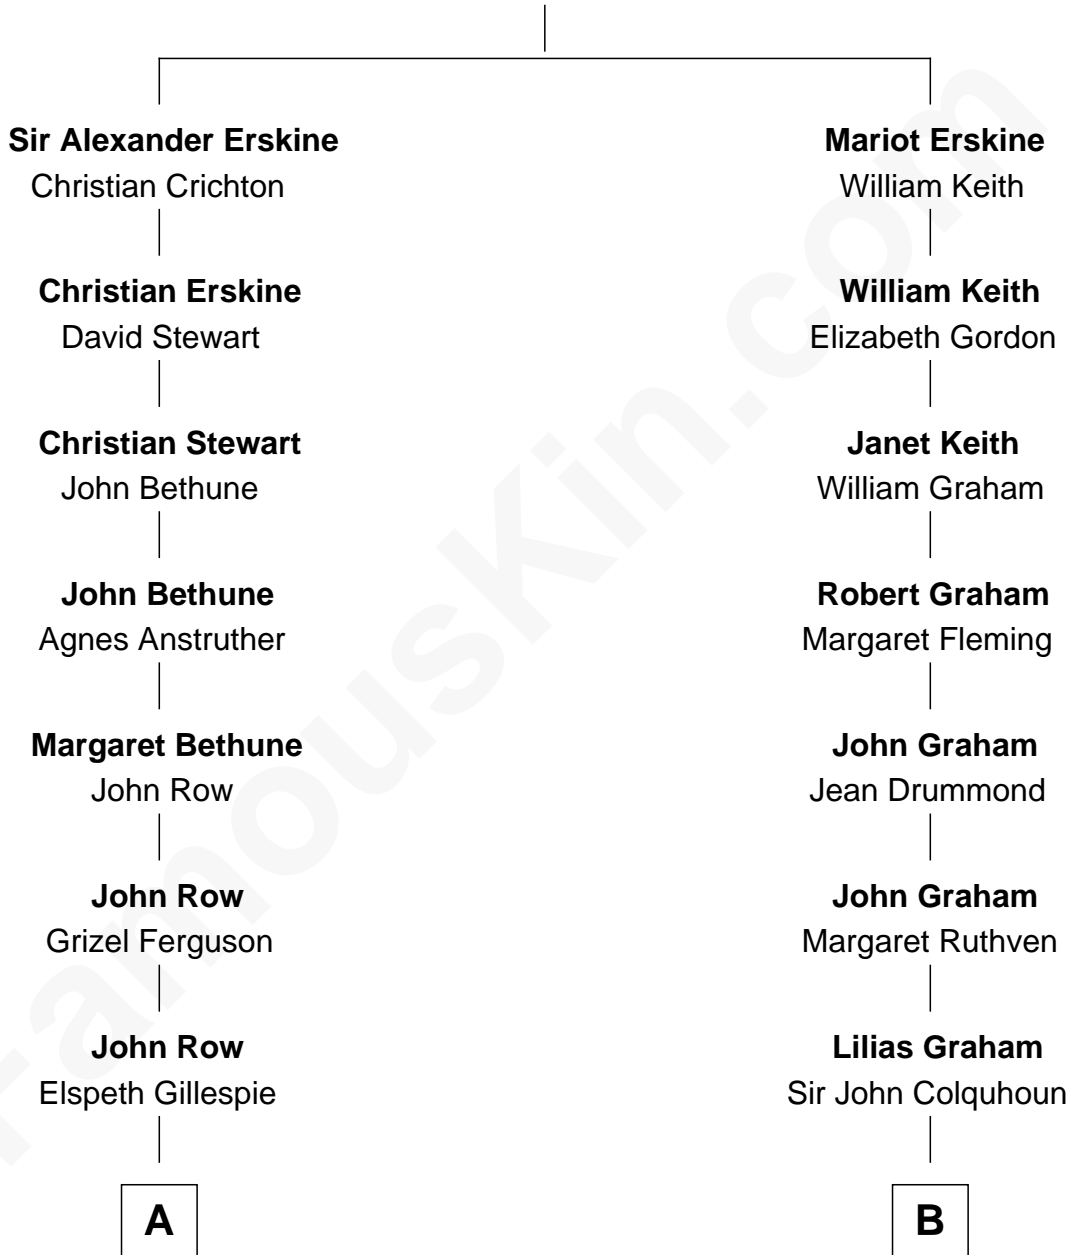

**FamousKin.com**  
**Relationship Chart of**  
**General George S. Patton**  
*U.S. Army - World War II*

15th cousin 3 times removed of

**Tilda Swinton**  
*Movie Actress*

**Thomas Erskine**  
 Janet Douglas

C

Sir John Swinton  
Judith Balfour Killen

Tilda Swinton  
*Movie Actress*

FamousKin.com