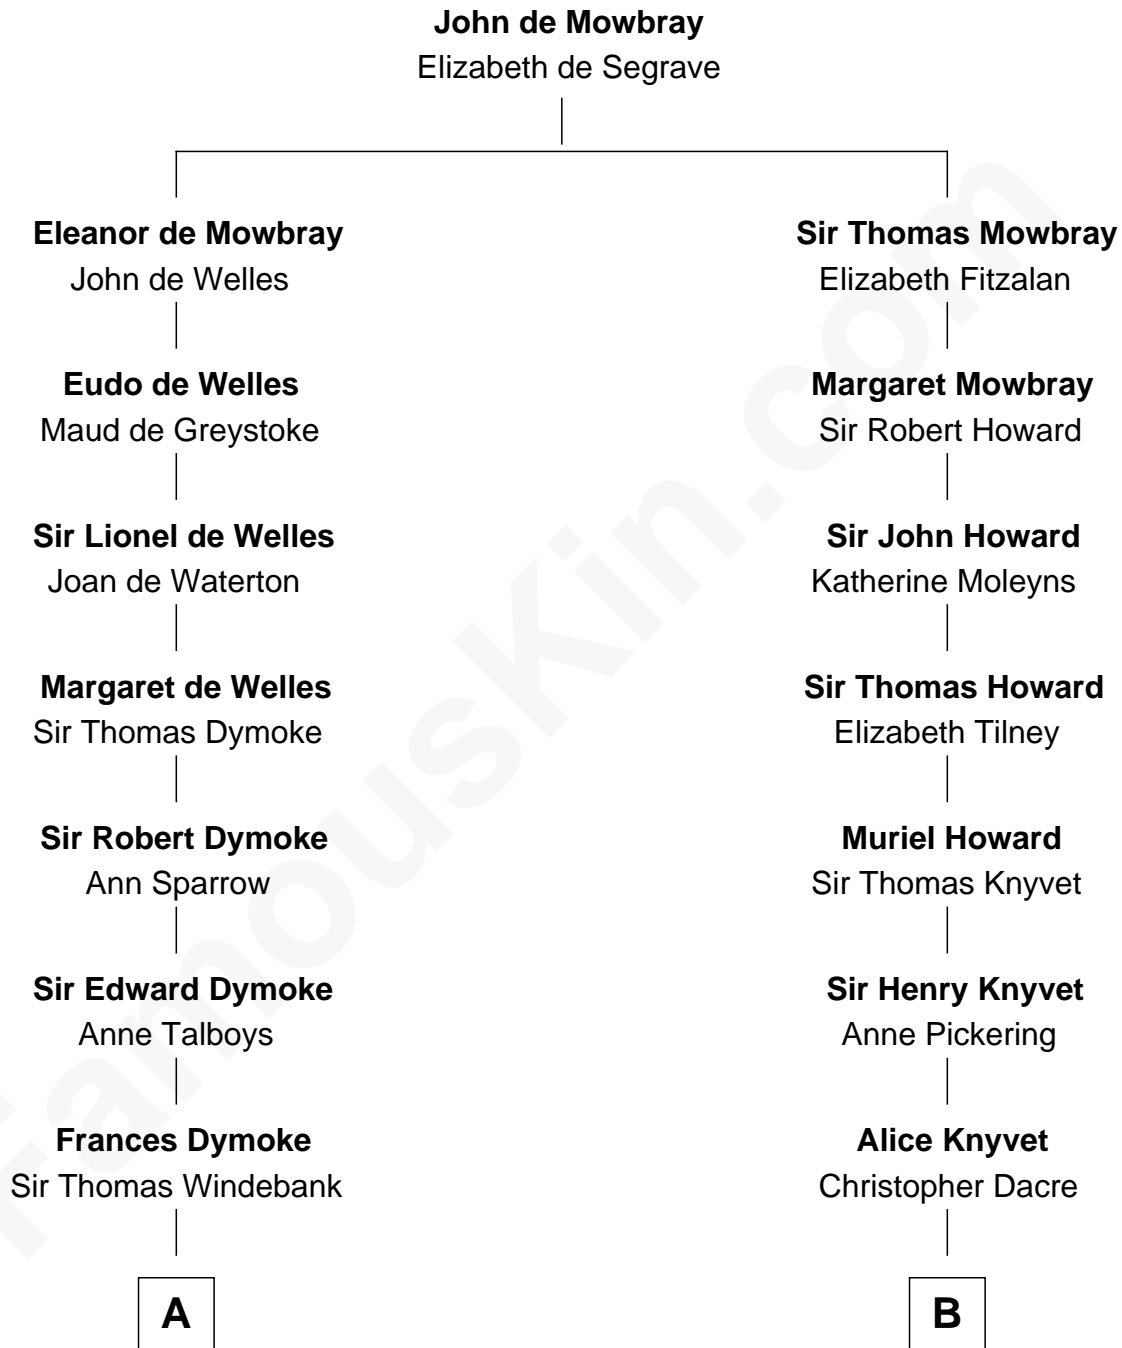

FamousKin.com
Relationship Chart of
General George S. Patton
U.S. Army - World War II

17th cousin 1 time removed of

Tilda Swinton
Movie Actress

C

Sir John Swinton
Judith Balfour Killen

Tilda Swinton
Movie Actress

FamousKin.com