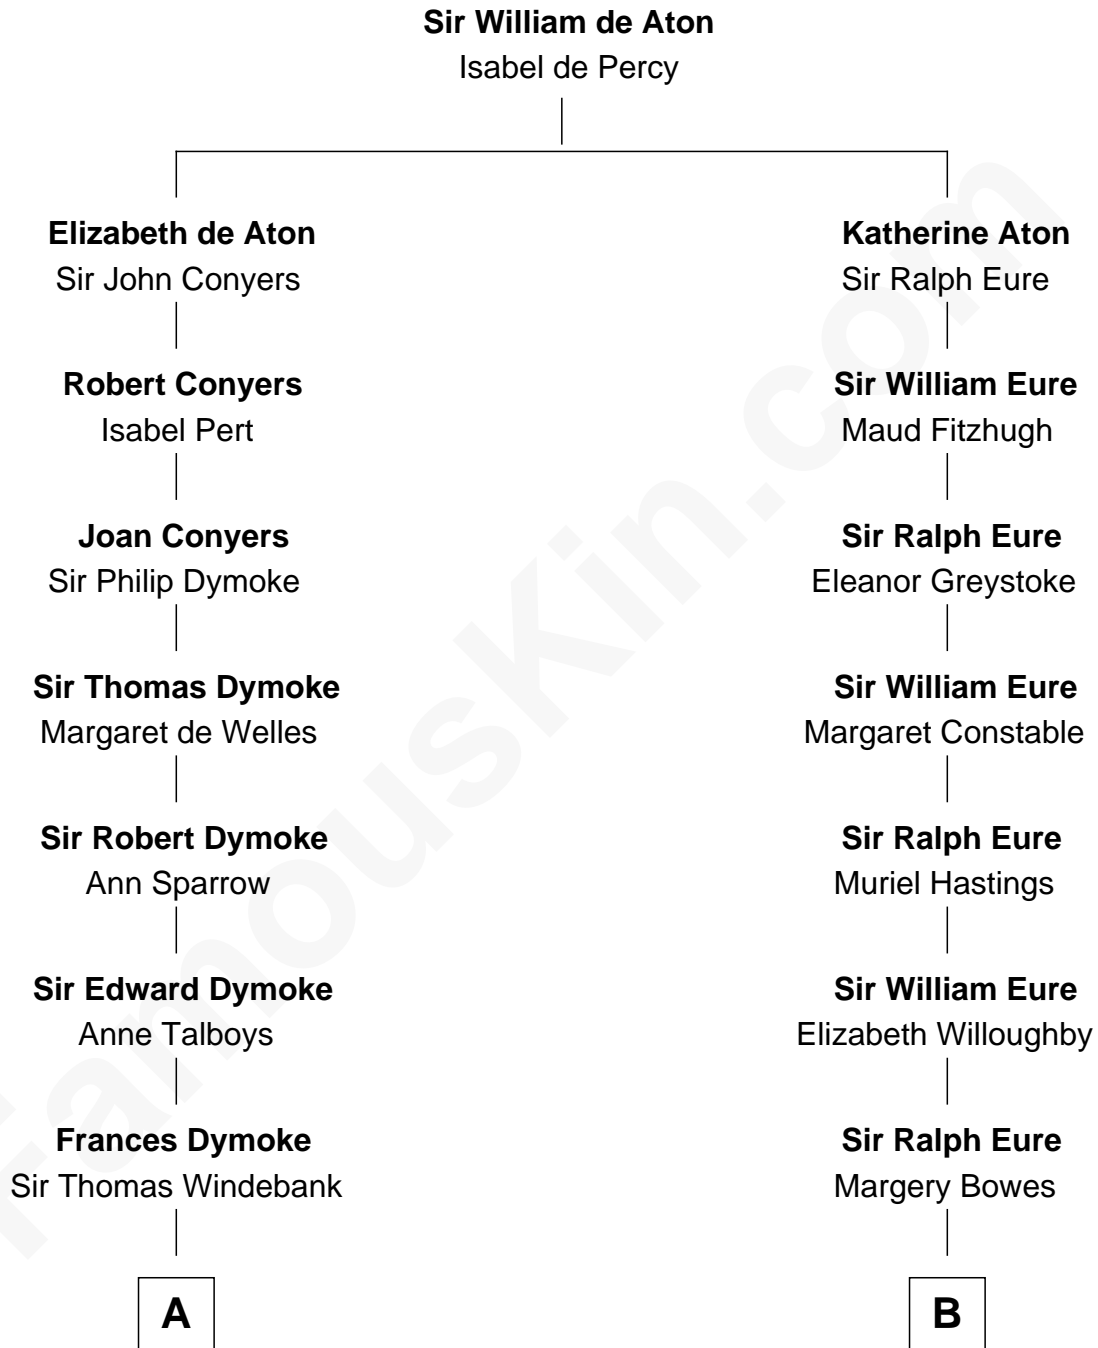

FamousKin.com
Relationship Chart of
General George S. Patton
U.S. Army - World War II

17th cousin 3 times removed of

Bob Taft

67th Governor of Ohio

C

William Howard Taft

Helen Louise Herron

Robert Alphonso Taft

Martha Wheaton Bowers

Robert Alphonso Taft

Blanca Duncan Noël

Bob Taft

67th Governor of Ohio

FamousKin.com