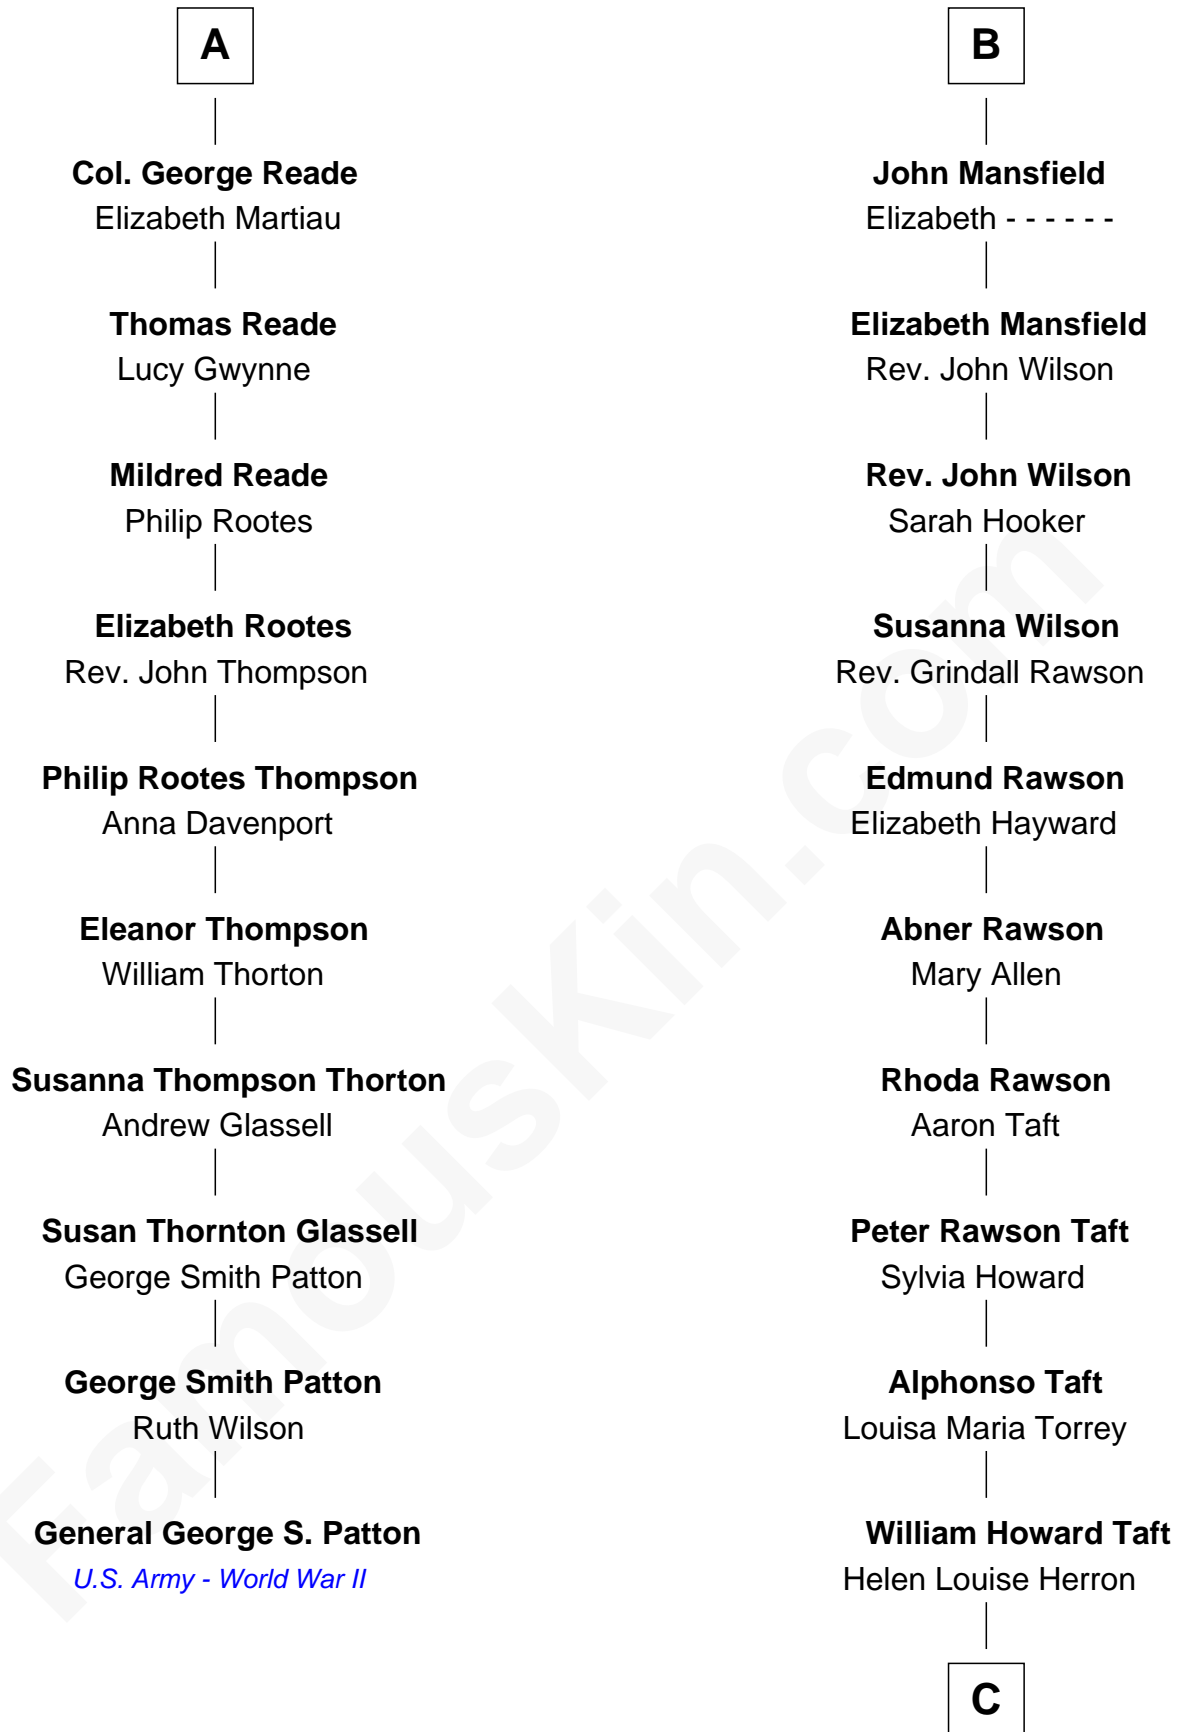

FamousKin.com
Relationship Chart of
General George S. Patton
U.S. Army - World War II

16th cousin 3 times removed of

Bob Taft
67th Governor of Ohio

C

Robert Alphonso Taft
Martha Wheaton Bowers

Robert Alphonso Taft
Blanca Duncan Noël

Bob Taft
67th Governor of Ohio

FamousKin.com